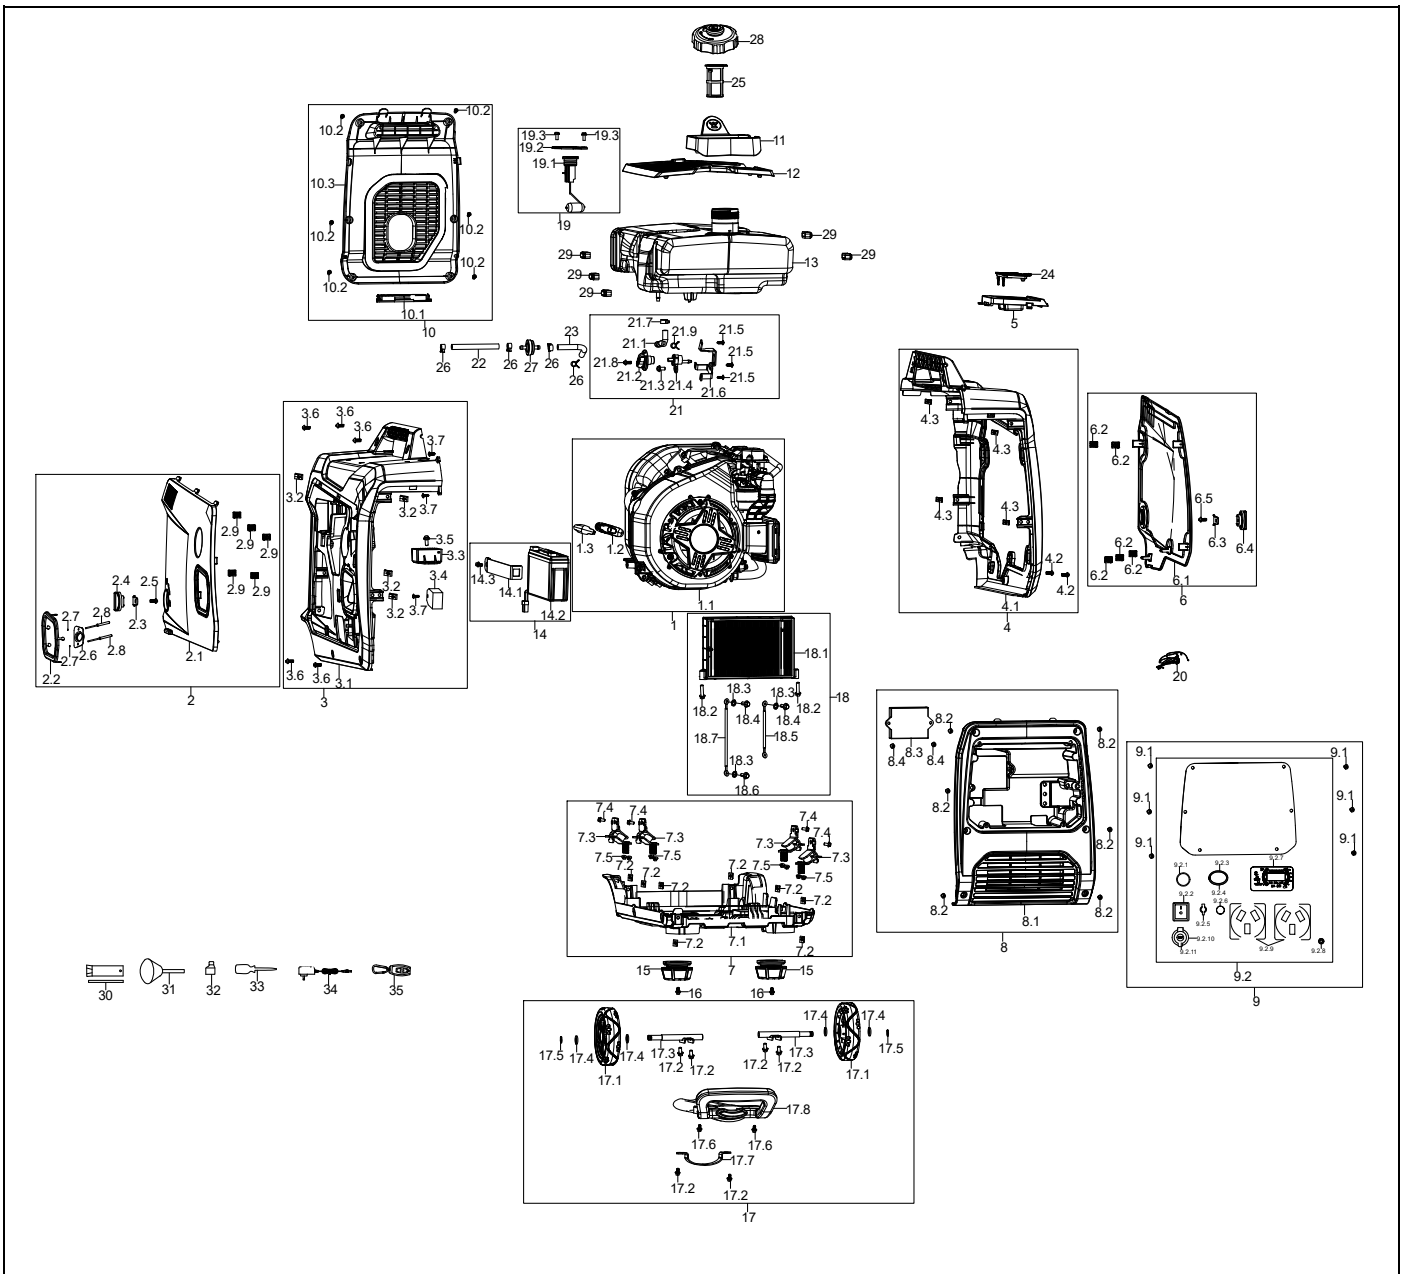

Spare Parts Catalogue

iGen4750s Digital Inverter Generator

westinghouseoutdoorpower.com.au

Powering People Since 1886.

Spare Parts

Model:	iGen4750s	Parts List Revision:	2024-10-14
First Serial Number:	47A1124A1-90	Sub-Assembly:	Ancillaries
Last Serial Number:		Illustration:	420475011480559 R01

Item	Description	Qty per Machine	Part Number
1	Engine Kit Assembly	1	DJ 100240051
1.1	Engine DHP190	1	DJ 111001900616VN
1.2	Starter Handle	1	DJ 500018
1.3	Cover, Starter Handle	1	DJ 500017-231
2	Left Panel Kit Assembly	1	DJ 100150063
2.1	Left Panel	1	DJ 503924-221A
2.2	Handle Decoration Block	1	DJ 503938-052
2.3	Limit Block	1	DJ 504550
2.4	Knob	1	DJ 504549
2.5	Screw M5X16	1	DJ 92190
2.6	Rope Guide Plate	1	DJ 500019-052
2.7	Flat Washer Φ 3.2	2	DJ 94217
2.8	Bolt M3X15mm	2	DJ 500661
2.9	Clip	5	DJ 504237
3	Left Frame Kit Assembly	1	DJ 100280120
3.1	Left Frame	1	DJ 503925-221
3.2	J Clip	4	DJ 500045
3.3	Dc Voltage Regulator	1	DJ 505294
3.4	Charging Module	1	DJ 505484
3.5	Bolt M6X12	1	DJ 91325
3.6	Screw M5X16	5	DJ 92190
3.7	Screw Kal45X12	3	DJ 92137
4	Right Frame Kit Assembly	1	DJ 100280080
4.1	Right Frame	1	DJ 503926-221
4.2	Screw M5X16	2	DJ 92190
4.3	J Clip	4	DJ 500045
5	Observation Cover	1	DJ 503927-126
6	Right Panel Kit Assembly	1	DJ 100150064
6.1	Right Panel	1	DJ 503928-221B
6.2	Clip	5	DJ 504237
6.3	Limit Block	1	DJ 504550
6.4	Knob	1	DJ 504549
6.5	Screw M5X16	1	DJ 92190
7	Baseboard Kit Assembly	1	DJ 100200031
7.1	Bottom Plate	1	DJ 503929
7.2	J Clip	8	DJ 500045
7.3	Isolation Support	4	DJ 504882
7.4	Bolt M8X12	4	DJ 91342
7.5	Hex Flange Nut M6	8	DJ 90035

Drawing No: 420475011480559

Date: 2024-10-14

Rev: 01

Spare Parts

Model:	iGen4750s	Parts List Revision:	2024-10-14
First Serial Number:	47A1124A1-90	Sub-Assembly:	Powertrain
Last Serial Number:		Illustration:	111001900616VN R01

Drawing No: 111001900616VN

Date: 2024-10-2014

Rev: 01