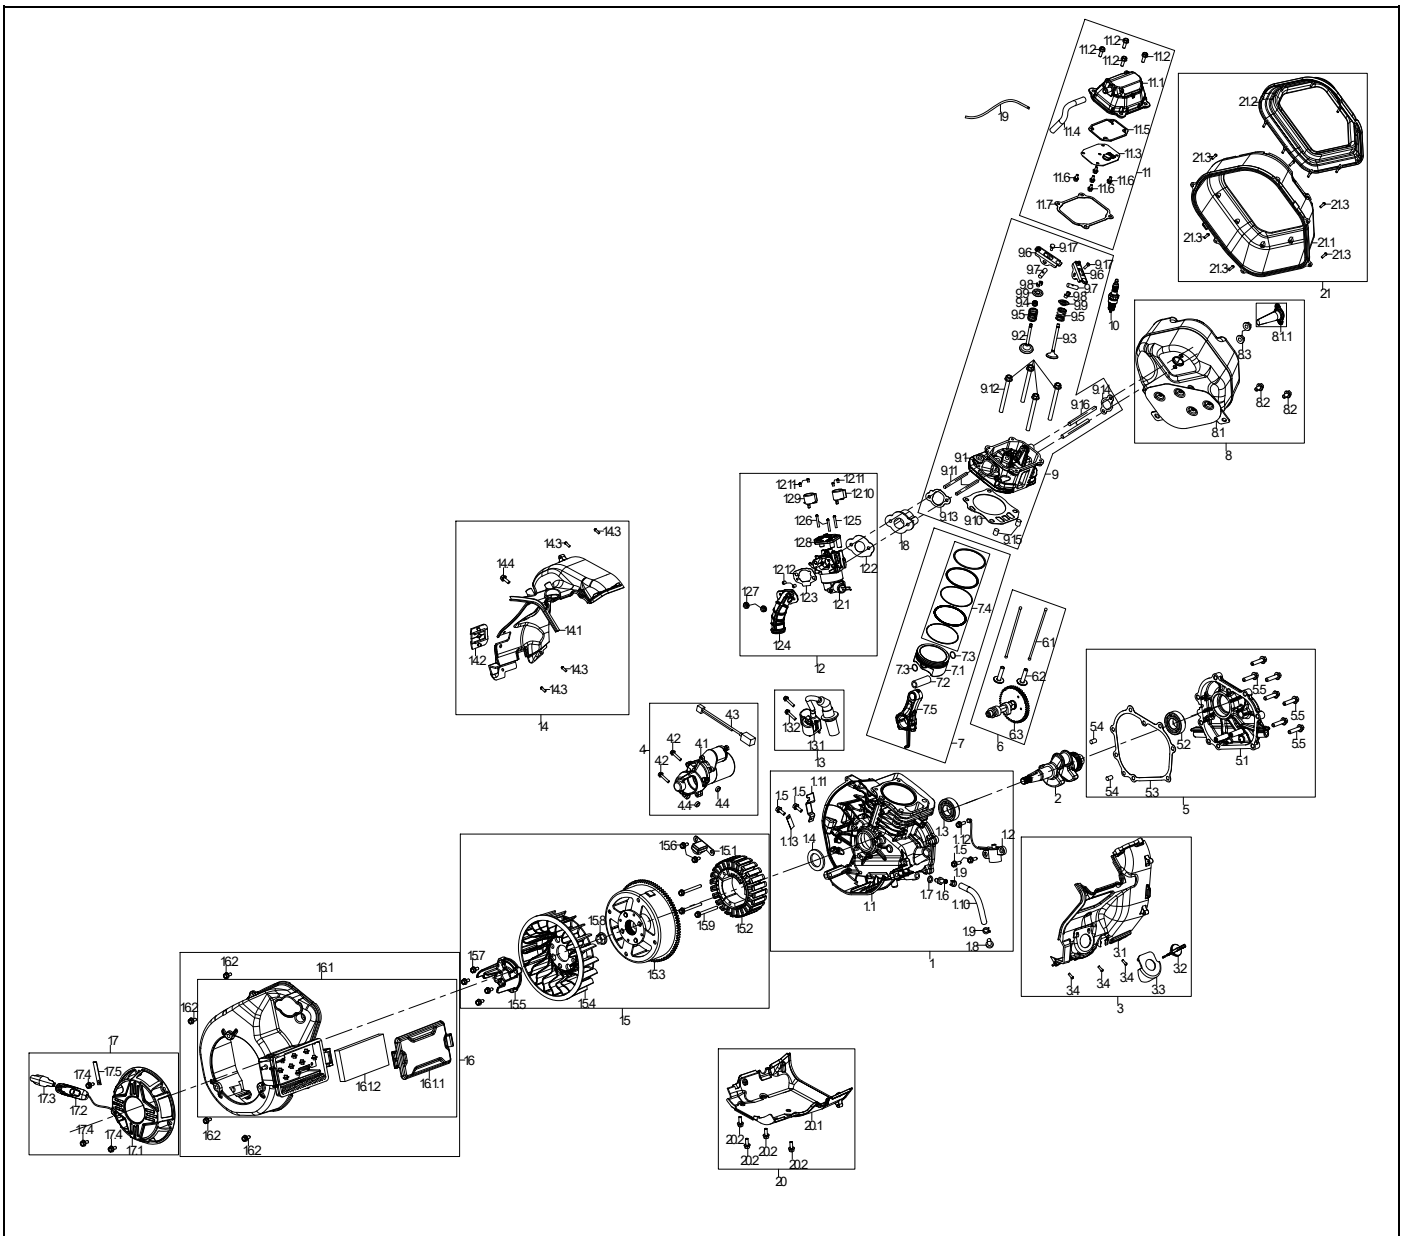

Item	Description	Qty per Machine	Part Number
12.10	Stepper Motor	1	DJ 343051
12.11	Bolt M4X6	4	DJ 92240
12.12	Handle Mount Bushing	2	DJ 200129
13	Igniter Kit Assembly	1	DJ 50100072
13.1	Igniter	1	DJ 97689
13.2	Screw St5.5X25	2	DJ 92091
14	Upper Wind-Lead-Cover Assembly	1	DJ 50620010
14.1	Upper Wind-Lead-Cover	1	DJ 343054
14.2	Rubber Sleeve	1	DJ 343035
14.3	Screw 4.8X16	4	DJ 92108
14.4	Bolt M6X12	1	DJ 91325
15	Rotor & Stator Kit Assembly	1	DJ 50570017
15.1	Trigger	1	DJ 339916
15.2	Stator	1	DJ 343063
15.3	Rotor	1	DJ 343031
15.4	Impeller	1	DJ 343021
15.5	Starter Pulley	1	DJ 343022
15.6	Bolt M6X12	2	DJ 91325
15.7	Bolt M6X25	4	DJ 91331
15.8	Nut M14	1	DJ 90003
15.9	Bolt M6X45	3	DJ 91338
16	Wind Deflector Kit Assembly	1	DJ 50590038
16.1	Air Duct Panel	1	DJ 343059
16.1.1	Air Filter Cover	1	DJ 2355
16.1.2	Air Filter	1	DJ 2308
16.2	Bolt M6X20	4	DJ 91330
17	Start Puller Kit Assembly	1	DJ 50580022
17.1	Start Puller Assembly	1	DJ 334716-052
17.2	Starter Handle	1	DJ 500018
17.3	Cover, Starter Handle	1	DJ 500017-231
17.4	Bolt M6X12	3	DJ 91325
17.5	Clip, Harness	1	DJ 599601
18	Carburettor Connection Block	1	DJ 343027
19	Temperature Sensor	1	DJ 504739
20	Bottom Wind-Lead-Cover Kit Assembly	1	DJ 50590030
20.1	Bottom Wind-Lead-Cover	1	DJ 343056
20.2	Bolt M6X12	4	DJ 91325
21	Muffler Wind Deflector Kit Assembly	1	DJ 50640005
21.1	Muffler Wind Deflector	1	DJ 343057
21.2	Muffler Outer Cover Sealing Rubber	1	DJ 343058
21.3	Screw 4.8X16	6	DJ 92108

Drawing No: 111001900616VN

Date: 2024-10-2014

Rev: 01