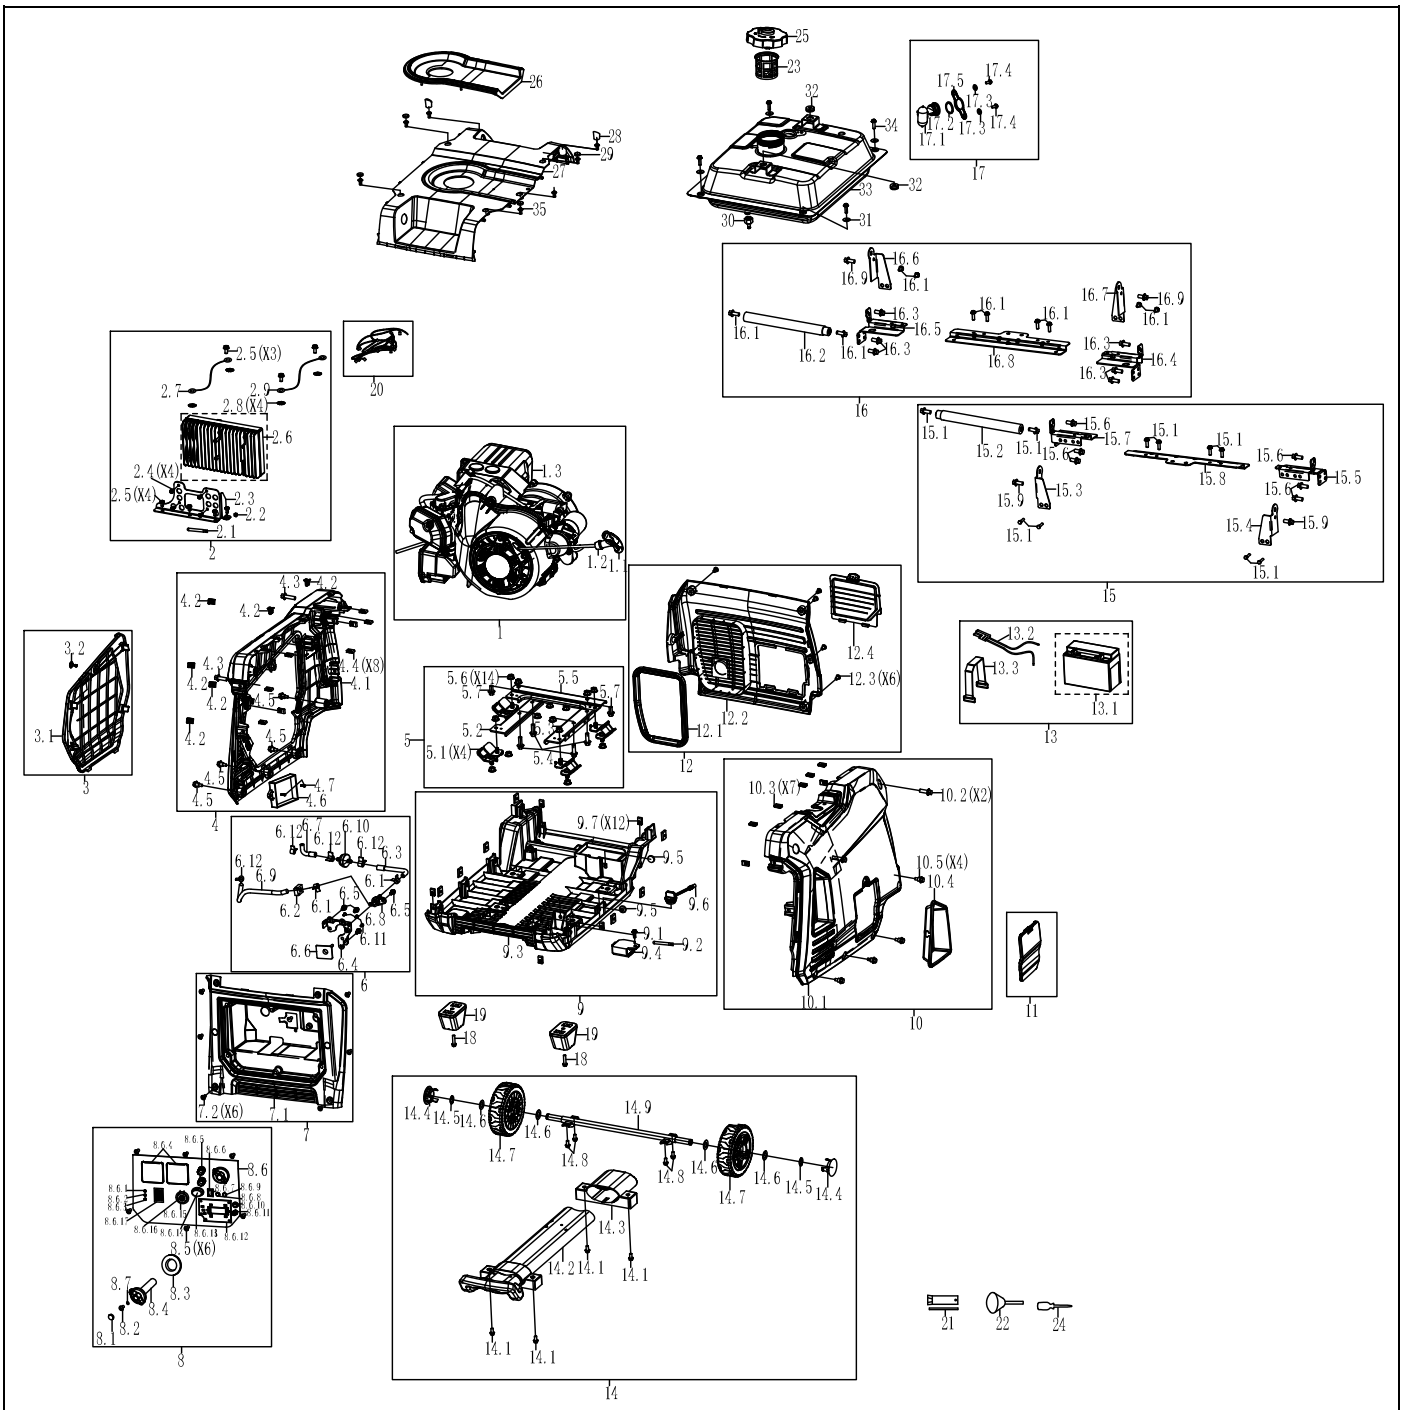

Item	Description	Qty per Machine	Part Number
1	Engine Kit Assembly	1	DJ 100240029
1.1	Cover, Starter Handle	1	DJ 500017-231
1.2	Starter Handle	1	DJ 500018
1.3	Engine Assembly Dh225	1	DJ 111002250375VN
2	Inverter Kit Assembly	1	DJ 100100033
2.1	Clip, Harness	1	DJ 599601
2.2	Nut M6	1	DJ 90016
2.3	Bracket	1	DJ 503013
2.4	Bolt M5X12	4	DJ 91322
2.5	Bolt M6X12	7	DJ 91325
2.6	Inverter Module	1	DJ 506135
2.7	Grounding Wire	1	DJ 500044
2.8	Tooth Type Gasket $\Phi 6$	4	DJ 94003
2.9	Short Wire	1	DJ 500116
3	Left Panel Assembly	1	DJ 100150049
3.1	Left Panel	1	DJ 503730-221C
3.2	Bolt M6X16	1	DJ 92079
4	Left Frame Assembly	1	DJ 100280082
4.1	Left Frame	1	DJ 503731-221
4.2	Clip	6	DJ 504237
4.3	Bolt M6X12	2	DJ 91325
4.4	J Clip	8	DJ 500060
4.5	Hex Flange Bolt M6X20	4	DJ 92097
4.6	Control Module	1	DJ 506138
4.7	Screw St4.8*16	2	DJ 92108
5	Bracket Kit Assembly	1	DJ 100380020
5.1	Vibration Isolator	4	DJ 503004
5.2	Bracket	1	DJ 503001
5.3	Bracket	1	DJ 503002
5.4	Bolt M8X35	4	DJ 91348
5.5	Bracket	1	DJ 503003
5.6	Nut M8	14	DJ 90044
5.7	Bolt M8X20	2	DJ 91345
6	Bracket Kit Assembly	1	DJ 100380028
6.1	Clip, Fuel Hose	2	DJ 94402
6.2	Pin	1	DJ 503044
6.3	Fuel Line	1	DJ 95788
6.4	Bracket	1	DJ 503017
6.5	Bolt M6X12	4	DJ 91325
6.6	Clip, Fuel Hose	1	DJ 94402
6.7	Fuel Line	1	DJ 95789
6.8	Fuel Switch	1	DJ 503062

Item	Description	Qty per Machine	Part Number
21	Spark Plug Socket Wrench	1	DJ 99020
22	Oil Funnel	1	DJ 500942
23	Fuel Strainer	1	DJ 518801
24	Double-Ended Screwdriver	1	DJ 99698
25	Fuel Cap	1	DJ 506505-231
26	Fuel Splash Guard	1	DJ 503029
27	Top Cover	1	DJ 503734-221
28	Cap, Centrifugal Cover	2	DJ 503025
29	Plug	4	DJ 500068
30	Fuel Nozzle	1	DJ 503782
31	Gasket, Rotor Bolt	4	DJ 96801
32	Fuel Tank Vibration Isolator B	2	DJ 500008
33	Fuel Tank	1	DJ 503776
34	Bolt M6X20	4	DJ 91397
35	Cross Recessed Pan Head bolt M6X16	7	DJ 92078