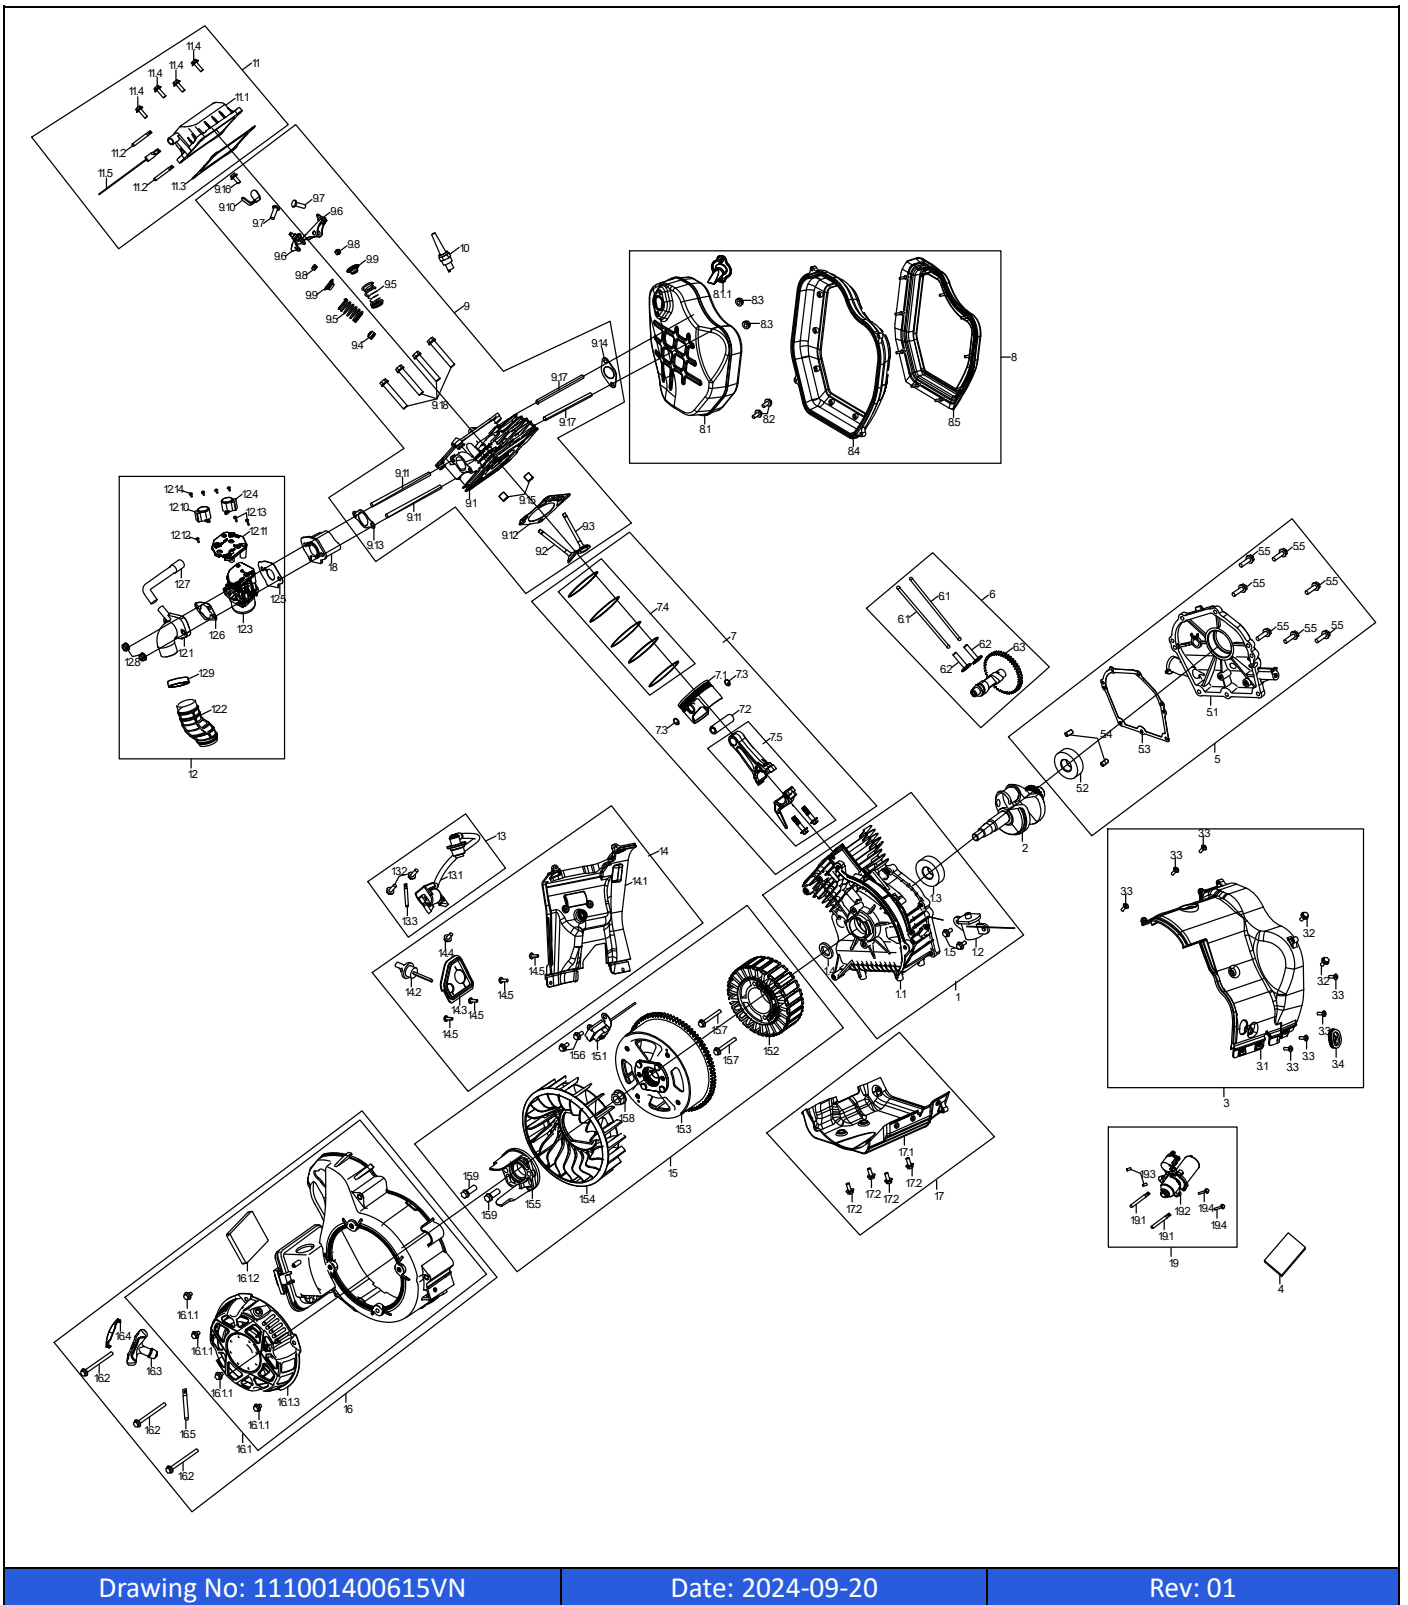

Item	Description	Qty per Machine	Part Number
13	Ignition Coil Kit Assembly	1	DJ 50100071
13.1	Ignition Coil	1	DJ 341095
13.2	Bolt M6X16	2	DJ 91329
13.3	Clip, Harness	1	DJ 599601
14	Lower Guard Kit Assembly	1	DJ 50670007
14.1	The Lower Wind Shield	1	DJ 341054
14.2	Dipstick Assembly	1	DJ 245601-138
14.3	Seal Ring	1	DJ 94177
14.4	Bolt M6X12	1	DJ 91325
14.5	Screw Ka150X16	4	DJ 92140
15	Rotor & Stator Kit Assembly	1	DJ 50570016
15.1	Trigger	1	DJ 341027
15.2	Stator	1	DJ 341071
15.3	Rotor	1	DJ 341067
15.4	Impeller	1	DJ 341019
15.5	Starter Pully	1	DJ 341020
15.6	Bolt M6X12	2	DJ 91325
15.7	Bolt M6X45	2	DJ 91338
15.8	Nut M12	1	DJ 90014
15.9	Bolt M8X20	2	DJ 91806
16	Recoil Starter Assembly	1	DJ 50090106
16.1	Starter Assembly	1	DJ 341018
16.1.1	Bolt M6X8	4	DJ 91340
16.1.2	Filter Element	1	DJ 2212
16.1.3	Start Puller (Recoil Cover)	1	DJ 2210
16.2	Bolt M6X70	3	DJ 91424
16.3	Starter Handle	1	DJ 500018
16.4	Cover, Starter Handle	1	DJ 500017-231
16.5	Clip, Harness	1	DJ 599601
17	Bottom Wind Deflector Kit Assembly	1	DJ 50590028
17.1	Bottom Air Shield	1	DJ 341055
17.2	Bolt M6X12	4	DJ 91325
18	Carburettor Connection Block	1	DJ 341017
19	Starter Motor Kit Assembly	1	DJ 50260023
19.1	Clip, Harness	2	DJ 599601
19.2	Starting Motor Assembly	1	DJ 97471
19.3	Pin	2	DJ 240904
19.4	Bolt M6X30	2	DJ 91334

Drawing No: 111001400615VN

Date: 2024-09-20

Rev: 01