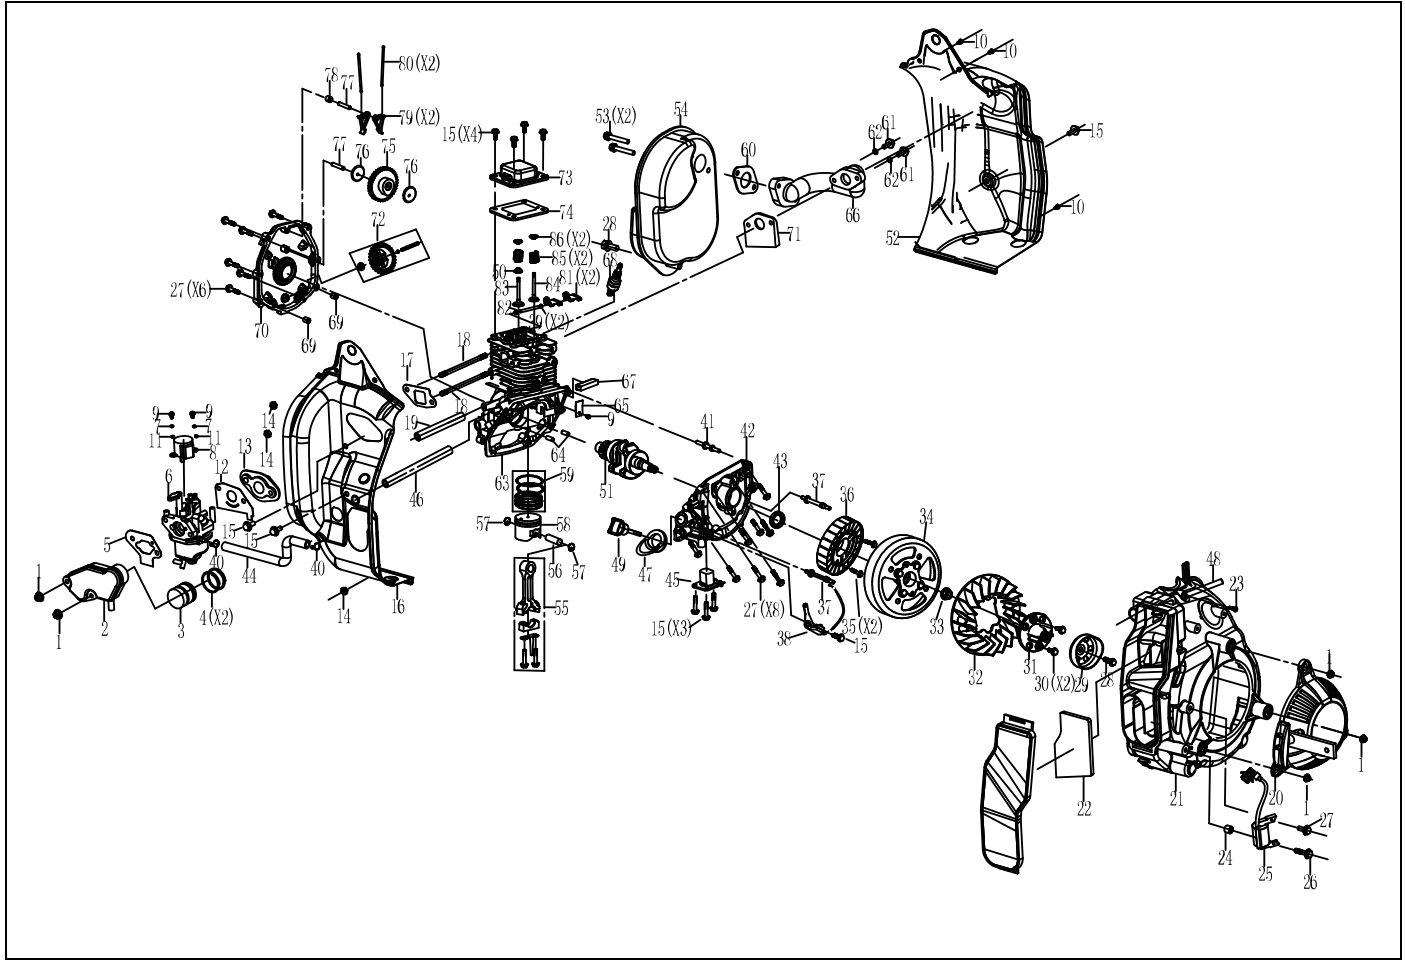

Item	Description	Qty per Machine	Part Number
84	Valve Exhaust	1	DJ 355901
85	Spring, Valve	2	DJ 356001
86	Retainer, Spring	2	DJ 351801

Drawing No: 11005510009

Date: 2018-04-19

Rev: 01