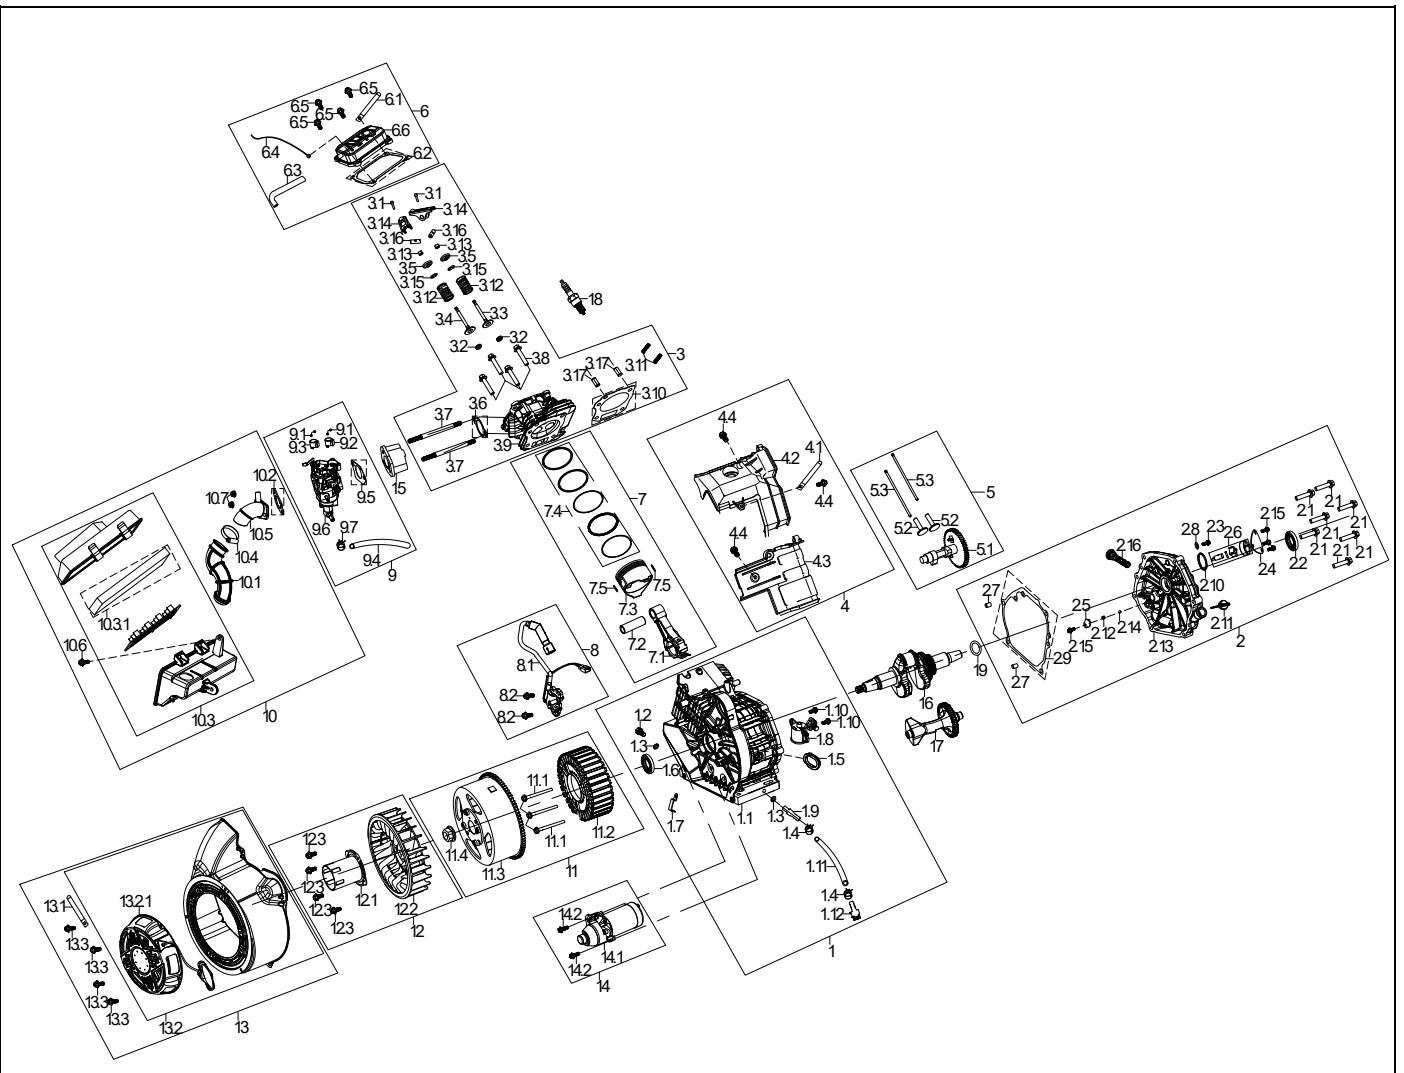

Item	Description	Qty per Machine	Part Number
10.4	Hoop	1	DJ 440304
10.5	Connecting Pipe	1	DJ 442302
10.6	Bolt M6*20	1	DJ 91330
10.7	Nut M6	2	DJ 90016
11	Rotor & Stator Kit Assembly	1	DJ 50570018
11.1	Bolt M8*76	3	DJ 91457
11.2	Stator	1	DJ 440032
11.3	Rotor	1	DJ 507233
11.4	Flywheel Nut	1	DJ 90004
12	Impeller Kit Assembly	1	DJ 50170017
12.1	Starter Pulley	1	DJ 444501
12.2	Impeller	1	DJ 444601
12.3	Bolt M6X16	4	DJ 91329
13	Recoil Starter Kit Assembly	1	DJ 50090113
13.1	Clip, Harness	1	DJ 599601
13.2	Recoil Starter Assembly	1	DJ 444701-052B
13.2.1	Start Puller (Recoil Cover)	1	DJ 2239-052A
13.3	Bolt M6*12	4	DJ 91325
14	Starter Motor Kit Assembly	1	DJ 50260022
14.1	Starting Motor Assembly	1	DJ 97450
14.2	Bolt M8*25	2	DJ 91346
15	Carburettor Connection Block	1	DJ 442301
16	Crankshaft	1	DJ 440303
17	Balance Shaft	1	DJ 440014
18	Spark Plug	1	DJ 97109
19	Flat Washer	1	DJ 94291

Drawing No: 111004500617VN

Date: 2024-11-13

Rev: 01