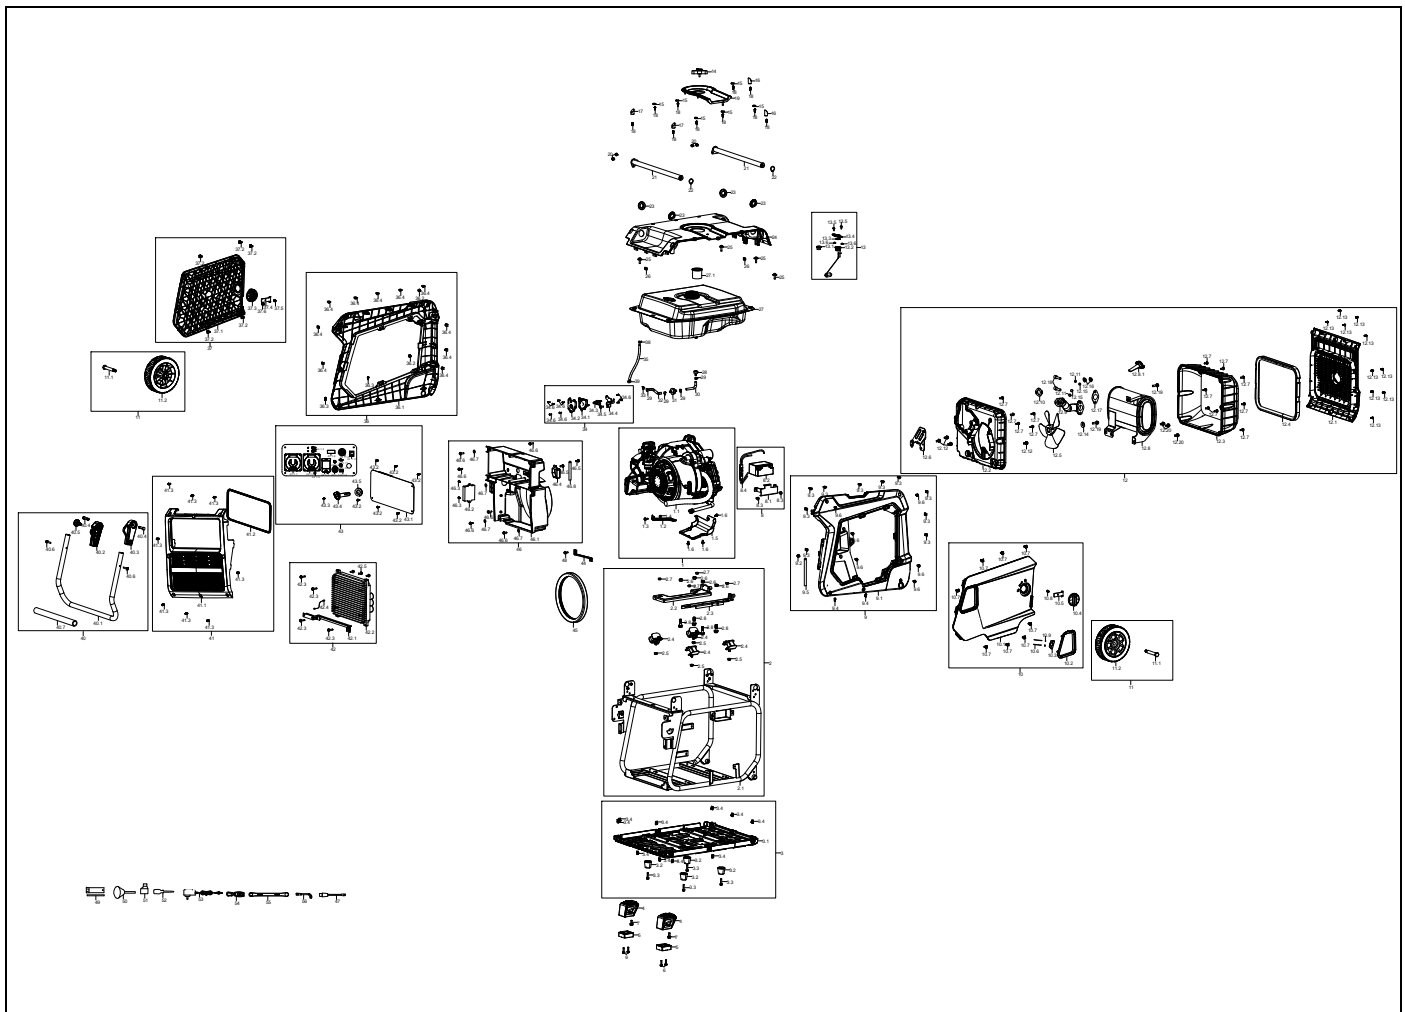

Spare Parts Catalogue

iGen10000PRO Digital Inverter Generator

westinghouseoutdoorpower.com.au

Powering People Since 1886.

Spare Parts

Model:	iGen10000PRO	Parts List Revision:	2025-03-12
First Serial Number:	10D1124B1	Sub-Assembly:	Ancillaries
Last Serial Number:		Illustration:	420875011480557-R01 2024-11-14

Item	Description	Qty per Machine	Part Number
1	Engine Kit Assembly	1	DJ 100240053
1.1	Engine Dh457	1	DJ 111004500617VN
1.2	Air Filter Bracket	1	DJ 449912
1.3	Bolt M6X16	1	DJ 91398
1.4	Nut M6	1	DJ 90017
1.5	Wind-Lead-Cover	1	DJ 444502
1.6	Bolt M6X16	3	DJ 91329
2	Frame Kit Assembly	1	DJ 100090010
2.1	Frame	1	DJ 506236-052
2.2	Engine Left Connecting Bracket	1	DJ 507098
2.3	Engine Right Connecting Bracket	1	DJ 507099
2.4	Damping Support B	4	DJ 507349
2.5	Nut M8	4	DJ 90019
2.6	Nut M10*1.5	4	DJ 90075
2.7	Nut M10*1.25	4	DJ 90094
2.8	Bolt M10*35	4	DJ 91373
3	Baseboard Kit Assembly	1	DJ 100200027
3.1	Bottom Plate	1	DJ 507126
3.2	Foot Pad	4	DJ 507107
3.3	Bolt M6X30	4	DJ 91334
3.4	J Clip	10	DJ 500060
4	Foot Pad	2	DJ 507115
5	Isolation Pad	2	DJ 507190
6	Bolt M6X20	4	DJ 91397
7	Bolt M8*25	2	DJ 91346
8	Battery Kit Assembly	1	DJ 100250012
8.1	Battery Holder	1	DJ 507211
8.2	Battery	1	DJ 507312
8.3	Bolt M6X12	2	DJ 91442
8.4	Battery Cable	1	DJ 507041
9	Right Frame Kit Assembly	1	DJ 100280076
9.1	Right Frame	1	DJ 507120-221
9.2	Bolt M6*28	1	DJ 91340
9.3	Lock Clip	10	DJ 506397
9.4	Screw M6x20	2	DJ 92386
9.5	Metal Clip	1	DJ 599616
9.6	Bolt M6X16	6	DJ 91398
10	Right Panel Kit Assembly	1	DJ 100150071
10.1	Right Panel	1	DJ 507121-221B
10.2	Handle Decoration Block	1	DJ 507123-052
10.3	Pull Rope Guide Plate	1	DJ 500019-052

Item	Description	Qty per Machine	Part Number
56	Wrench	1	DJ 99133

Drawing No: 420875011480557	Date: 2024-11-14	Rev: 01
-----------------------------	------------------	---------

Spare Parts

Model:	iGen10000PRO	Parts List Revision:	2025-03-12
First Serial Number:	10D1124B1	Sub-Assembly:	Powertrain
Last Serial Number:		Illustration:	111004500617VN-R01 2024-11-13