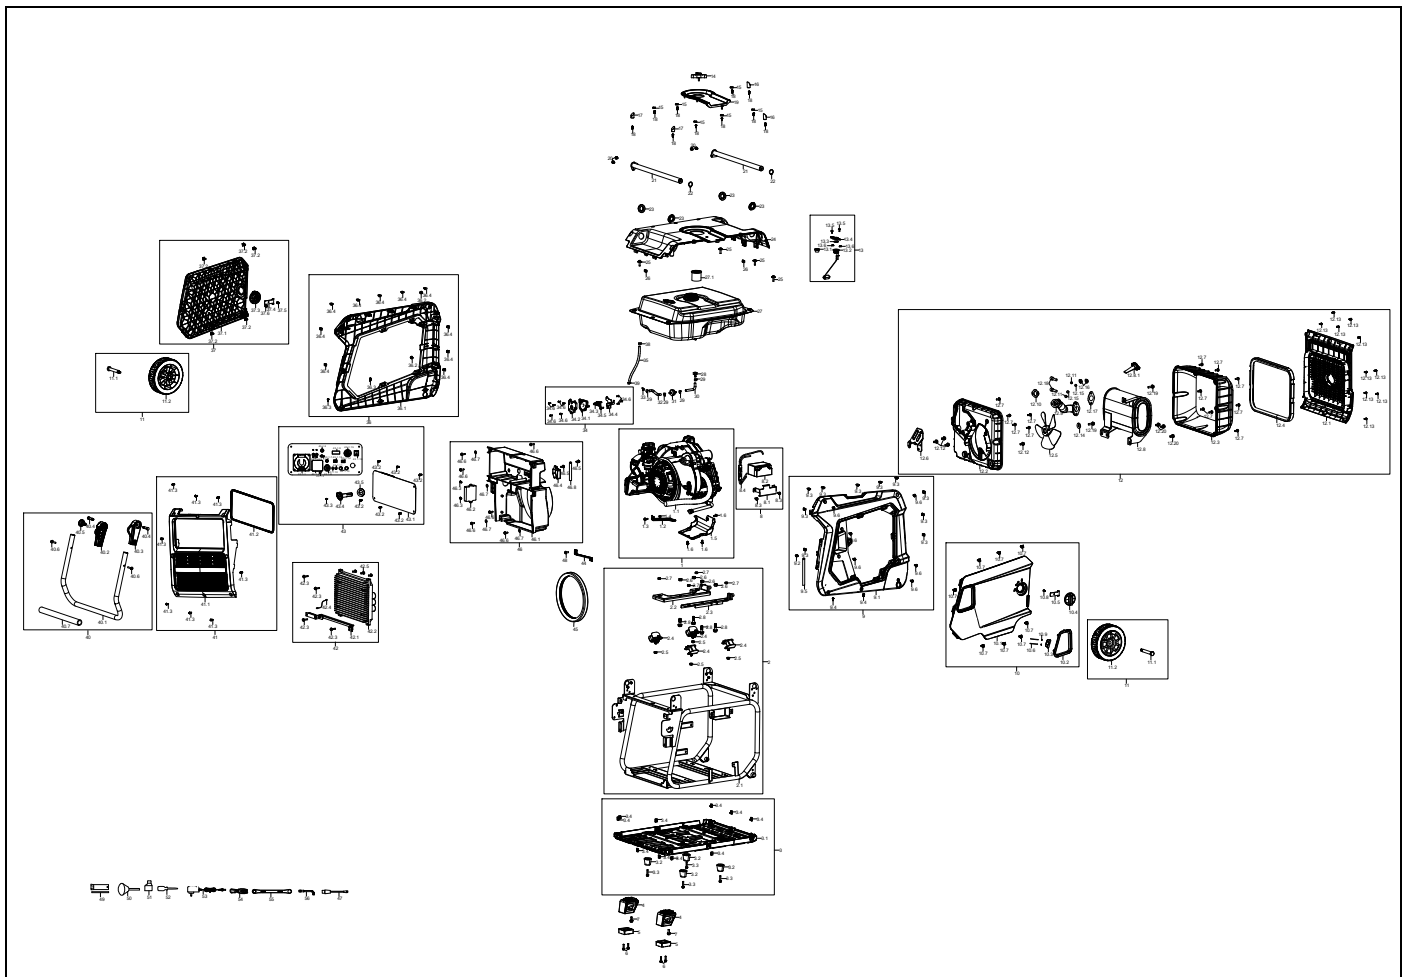

Spare Parts Catalogue

iGen10000AS Digital Inverter Generator

westinghouseoutdoorpower.com.au

Powering People Since 1886.

Spare Parts

Model:	iGen10000AS	Parts List Revision:	2025-03-12
First Serial Number:	10B1124B1	Sub-Assembly:	Ancillaries
Last Serial Number:		Illustration:	420875011480558-R01 2024-11-13

Item	Description	Qty per Machine	Part Number
1	Engine Kit Assembly	1	DJ 100240053
1.1	Engine Dh457	1	DJ 111004500617VN
1.2	Air Filter Bracket	1	DJ 449912
1.3	Bolt M6X16	1	DJ 91398
1.4	Nut M6	1	DJ 90017
1.5	Wind-Lead-Cover	1	DJ 444502
1.6	Bolt M6X16	3	DJ 91329
2	Frame Kit Assembly	1	DJ 100090010
2.1	Frame	1	DJ 506236-052
2.2	Engine Left Connecting Bracket	1	DJ 507098
2.3	Engine Right Connecting Bracket	1	DJ 507099
2.4	Damping Support B	4	DJ 507349
2.5	Nut M8	4	DJ 90019
2.6	Nut M10*1.5	4	DJ 90075
2.7	Nut M10*1.25	4	DJ 90094
2.8	Bolt M10*35	4	DJ 91373
3	Baseboard Kit Assembly	1	DJ 100200027
3.1	Bottom Plate	1	DJ 507126
3.2	Foot Pad	4	DJ 507107
3.3	Bolt M6X30	4	DJ 91334
3.4	J Clip	10	DJ 500060
4	Foot Pad	2	DJ 507115
5	Isolation Pad	2	DJ 507190
6	Bolt M6X20	4	DJ 91397
7	Bolt M8*25	2	DJ 91346
8	Battery Kit Assembly	1	DJ 100250012
8.1	Battery Holder	1	DJ 507211
8.2	Battery	1	DJ 507312
8.3	Bolt M6X12	2	DJ 91442
8.4	Battery Cable	1	DJ 507041
9	Right Frame Kit Assembly	1	DJ 100280076
9.1	Right Frame	1	DJ 507120-221
9.2	Bolt M6*28	1	DJ 91340
9.3	Lock Clip	10	DJ 506397
9.4	Screw M6x20	2	DJ 92386
9.5	Metal Clip	1	DJ 599616
9.6	Bolt M6X16	6	DJ 91398
10	Right Panel Kit Assembly	1	DJ 100150069
10.1	Right Panel	1	DJ 507121-221C
10.2	Handle Decoration Block	1	DJ 507123-052
10.3	Pull Rope Guide Plate	1	DJ 500019-052

Item	Description	Qty per Machine	Part Number
56	Wrench	1	DJ 99133

Drawing No: 420875011480558

Date: 2024-11-13

Rev: 01

Spare Parts

Model:	iGen10000AS	Parts List Revision:	2025-03-12
First Serial Number:	10B1124B1	Sub-Assembly:	Powertrain
Last Serial Number:		Illustration:	111004500617VN-R01 2024-11-13