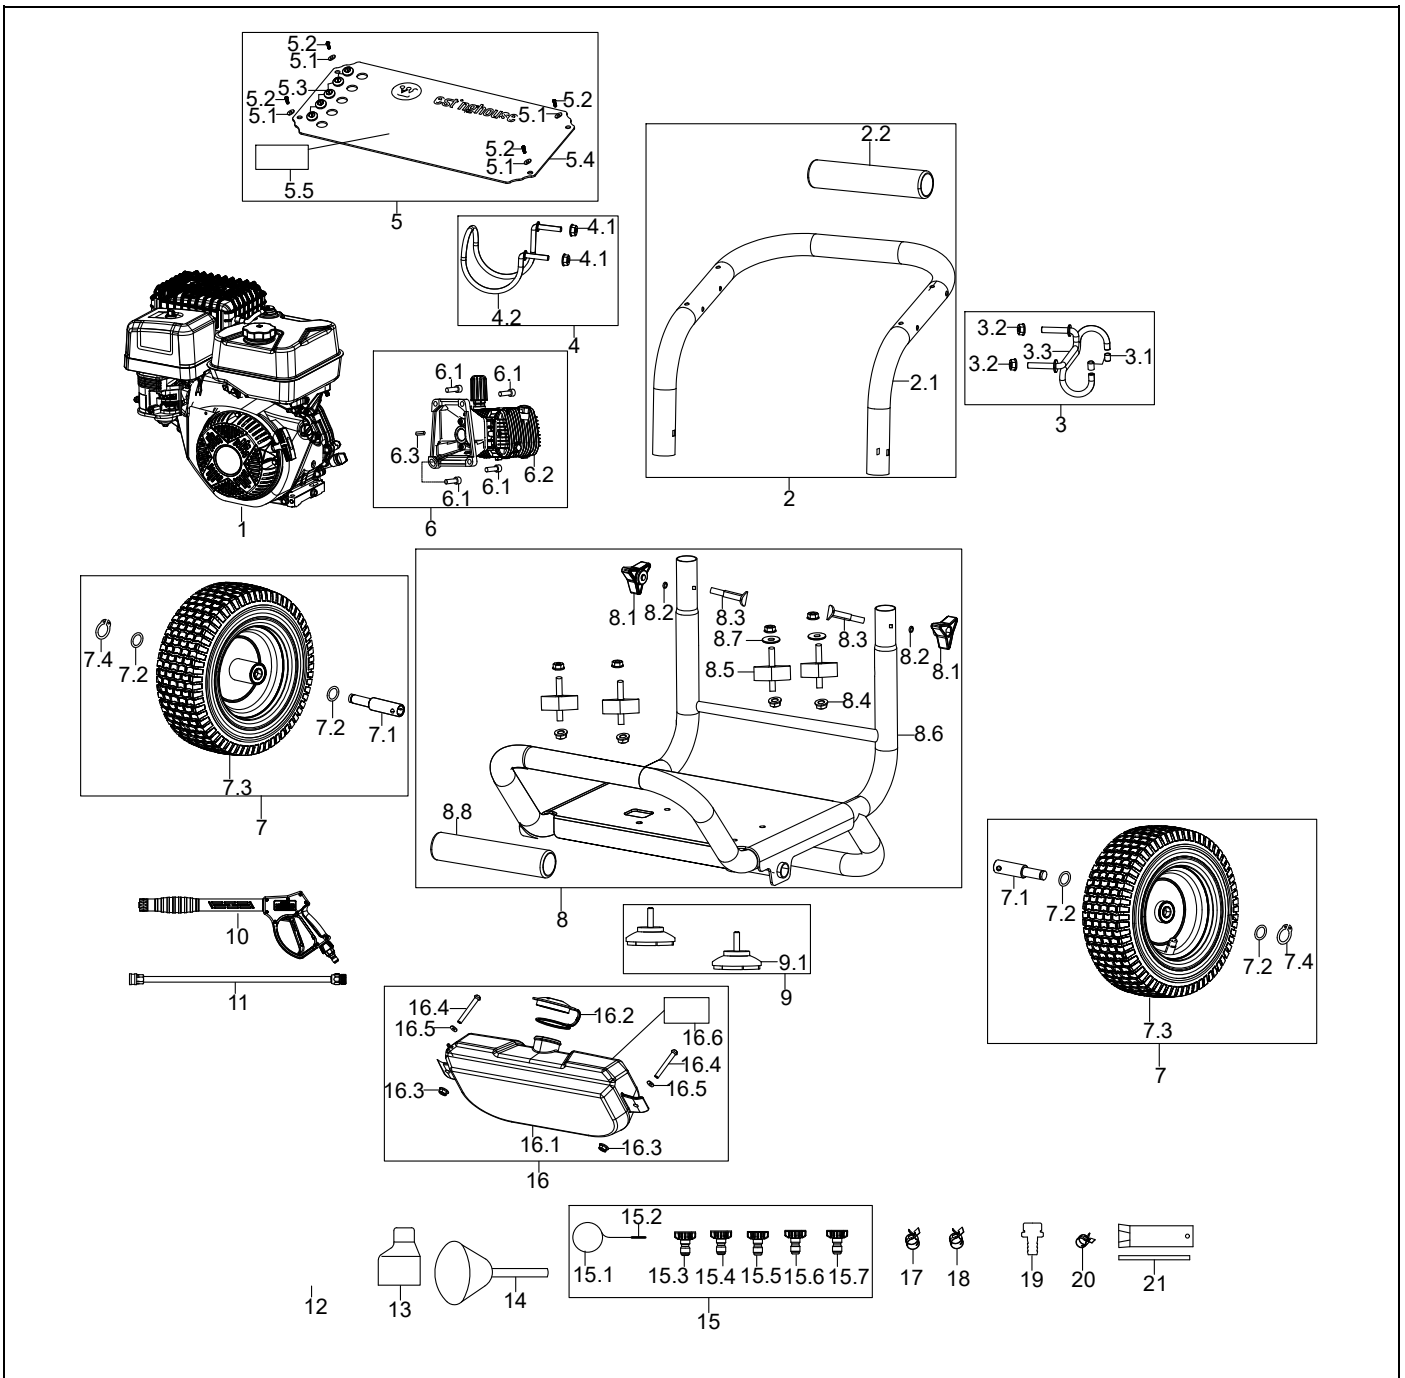

Item	Description	Qty per Machine	Part Number
11	Spray Rod Assembly	1	DJ 817084
12	High Pressure Hose	1	DJ 811581
13	Oil Bottle Assembly	1	DJ 99546
14	Funnel	1	DJ 99505
15	Nozzle Kit Assembly	1	
15.1	Needle	1	DJ 816010
15.2	Needle Sheath	1	DJ 811004
15.3	The Nozzle	1	DJ 817074
15.4	The Nozzle	1	DJ 817075
15.5	The Nozzle	1	DJ 817025
15.6	The Nozzle	1	DJ 817072
15.7	The Nozzle	1	DJ 817073
16	Soap Bottle Kit Assembly	1	
16.1	Soap Tank	1	DJ 814137
16.2	Soap Tank Cap	1	DJ 814128-221
16.3	Nut	2	DJ 90024
16.4	Screw	2	DJ 92027
16.5	Flat Washer	2	DJ 96804
16.6	PVC Label	1	DJ 172289-1148
17	Clip, Fuel Line	1	DJ 94403
18	Clip, Fuel Line	1	DJ 94419
19	Water Supply Connector	1	DJ 817046
20	Clamp Assy	2	DJ 501138
21	Spark Plug Socket	1	DJ 99033

Drawing No: 510440011480263

Date: 2025-04-01

Rev: 01