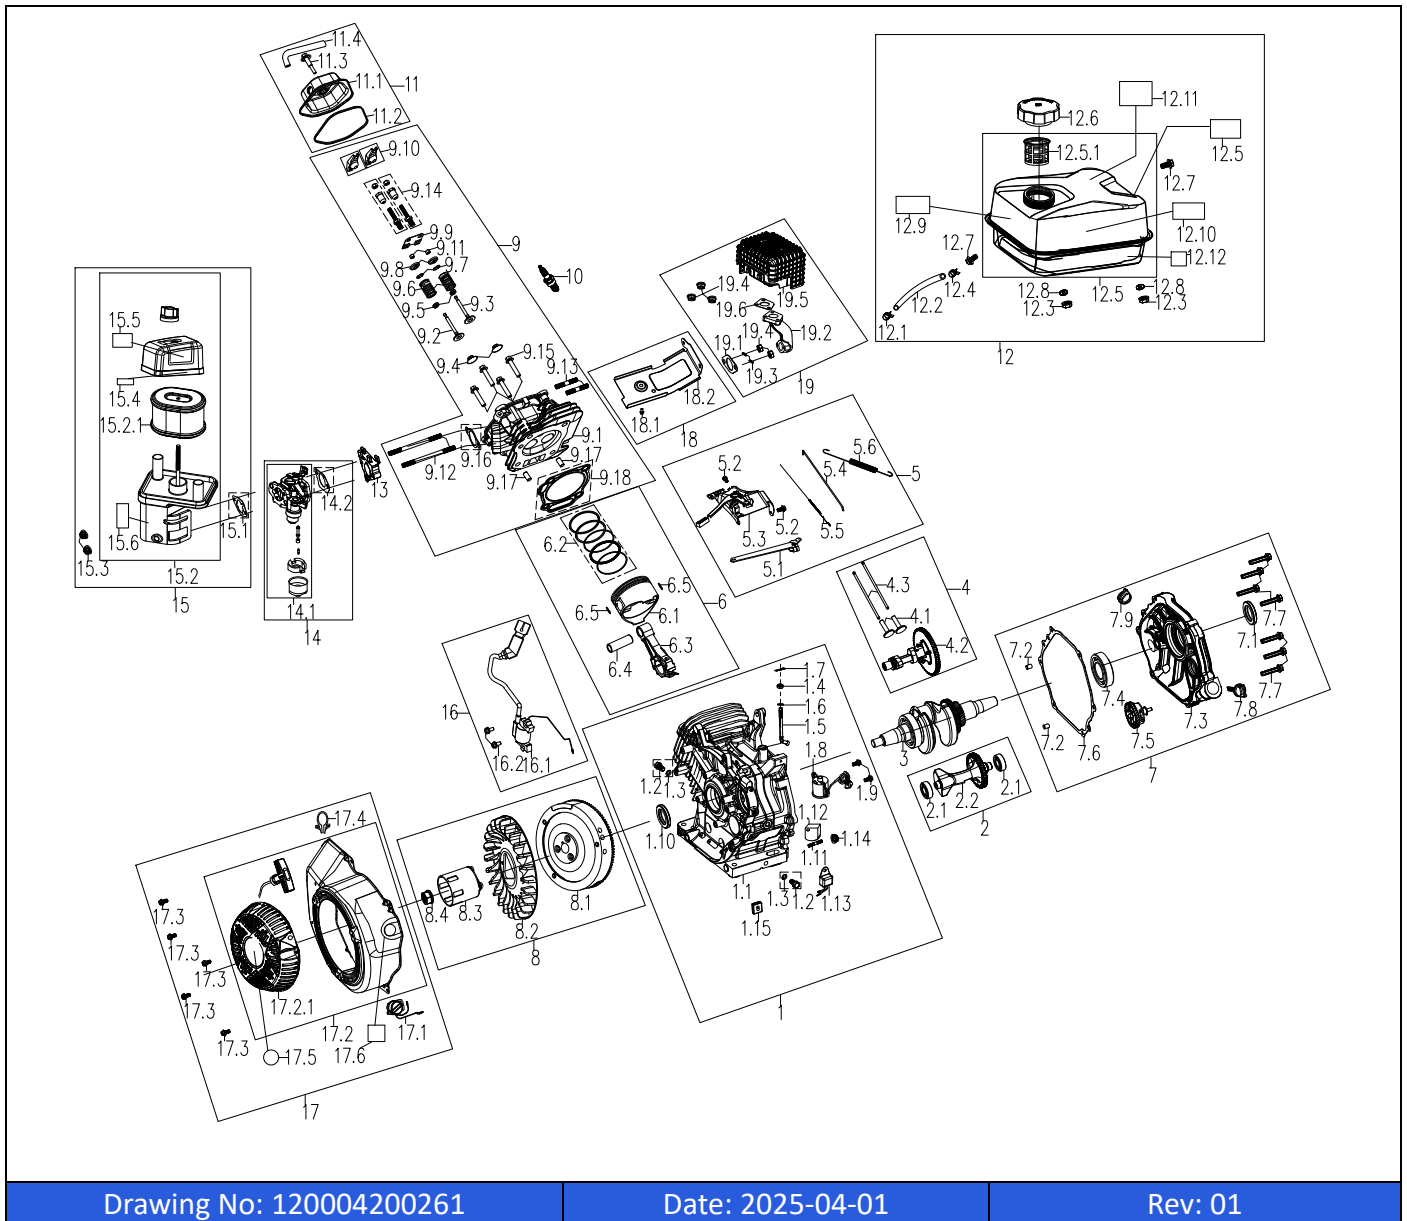

Item	Description	Qty per Machine	Part Number
1	Crankcase Kit Assembly	1	
1.1	Crankcase	1	DJ 260211
1.2	Oil Drain Bolt	2	DJ 91817
1.3	Oil Drain Bolt Washer	2	DJ 94004
1.4	Swing Rod Oil Seal	1	DJ 93516
1.5	Swinging Rod	1	DJ 263901
1.6	Swinging Rod Gasket	1	DJ 96806
1.7	Retaining Clip	1	DJ 263902
1.8	Oil Sensor	1	DJ 265102
1.9	Bolt M6x16	2	DJ 91329
1.10	Crankcase Oil Seal	1	DJ 93512
1.11	Bolt	1	DJ 91062
1.12	Cable Clip	1	DJ 269923
1.13	Oil Protector	1	DJ 245104
1.14	Nut M6	1	DJ 90016
1.15	Rubber Cable Block	1	DJ 269901
2	Balancing Shaft Assembly	1	
2.1	Bearing	2	DJ 93029
2.2	Balance Shaft	1	DJ 260301
3	Crankshaft Assembly	1	DJ 260339
4	Camshaft Kit Assembly	1	
4.1	Valve Lifter	2	DJ 266101
4.2	Camshaft Assembly	1	DJ 272003
4.3	Push Rod	2	DJ 261901
5	Speed Governor Kit Assembly	1	
5.1	Speed Regulating Arm	1	DJ 264001
5.2	Bolt M6x12	2	DJ 91325
5.3	Speed Controller	1	DJ 264407
5.4	Throttle Lever	1	DJ 262701
5.5	Spring C	1	DJ 264201
5.6	Spring B	1	DJ 264103
5.7	Speed Regulating Handle	1	DJ 244412-243
6	Piston & Piston Ring Kit Assembly	1	
6.1	Piston	1	DJ 261205
6.2	Piston Ring Assembly	1	DJ 261604
6.3	Connecting Rod Assembly	1	DJ 261503
6.4	Piston Pin	1	DJ 265501
6.5	Piston Pin Ring	2	DJ 261301

Drawing No: 120004200261

Date: 2025-04-01

Rev: 01