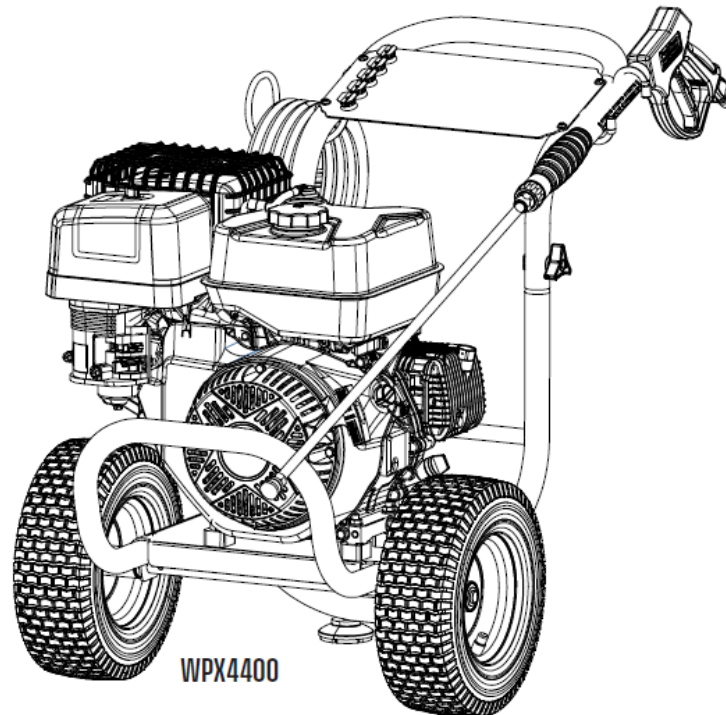

Westinghouse

INNOVATION YOU CAN BE SURE OF

Spare Parts Catalogue

WPX4400-PRO Pressure Washer

Power - when you need it - where you need it

westinghouseoutdoorpower.com.au

Spare Parts

Model:	WPX4400-PRO	Parts List Revision:	9347923002423EV R01 2025-04-01
First Serial Number:		Sub-Assembly:	Ancillaries
Last Serial Number:		Illustration:	510440011480263 R01

Item	Description	Qty per Machine	Part Number
1	Engine DH420	1	DJ 120004200261
2	Upper Frame Assembly	1	
2.1	Handrail	1	DJ 815496-116
2.2	Protective Gloves	1	DJ 813005-052
3	Upper Gun Holder Kit Assembly	1	
3.1	Plug	2	DJ 813030
3.2	Nut M8	2	DJ 90026
3.3	Upper Gun Holder	1	DJ 814091
4	Hose Hook Assembly	1	
4.1	Nut M8	2	DJ 90026
4.2	Hose Hook	1	DJ 814092
5	Control Panel Assembly	1	
5.1	Flat Washer	4	DJ 96804
5.2	Bolt M6*16	4	DJ 91807
5.3	Nozzle Holders	5	DJ 813001
5.4	Billboard	1	DJ 814206-221A
5.5	PVC Label	1	DJ 172291-1148
6	Water Pump Kit Assembly	1	
6.1	Bolt	4	DJ 91841
6.2	The Water Pump Assembly	1	DJ 810809
6.3	The Crankshaft Flat Key	1	DJ 266506
7	Wheel Assembly	2	
7.1	High Pressure Pipe Hook	1	DJ 816055
7.2	Flat Washer	2	DJ 94073
7.3	Wheel	1	DJ 812037
7.4	Split Washer	1	DJ 94021
8	Lower Frame Assembly	1	
8.1	Triangle Knob	2	DJ 814129
8.2	Flat Washer	2	DJ 94222
8.3	Bolt	2	DJ 91964
8.4	Nut M10*1.25	8	DJ 90013
8.5	Triangle Knob	4	DJ 813004
8.6	Frame Base Kit	1	DJ 815483-116
8.7	Flat Washer	2	DJ 94214
8.8	Protective Gloves	1	DJ 813055
9	Foot Pads Assembly	1	
9.1	Foot Pads	2	DJ 813029
10	Spray Gun	1	DJ 817035