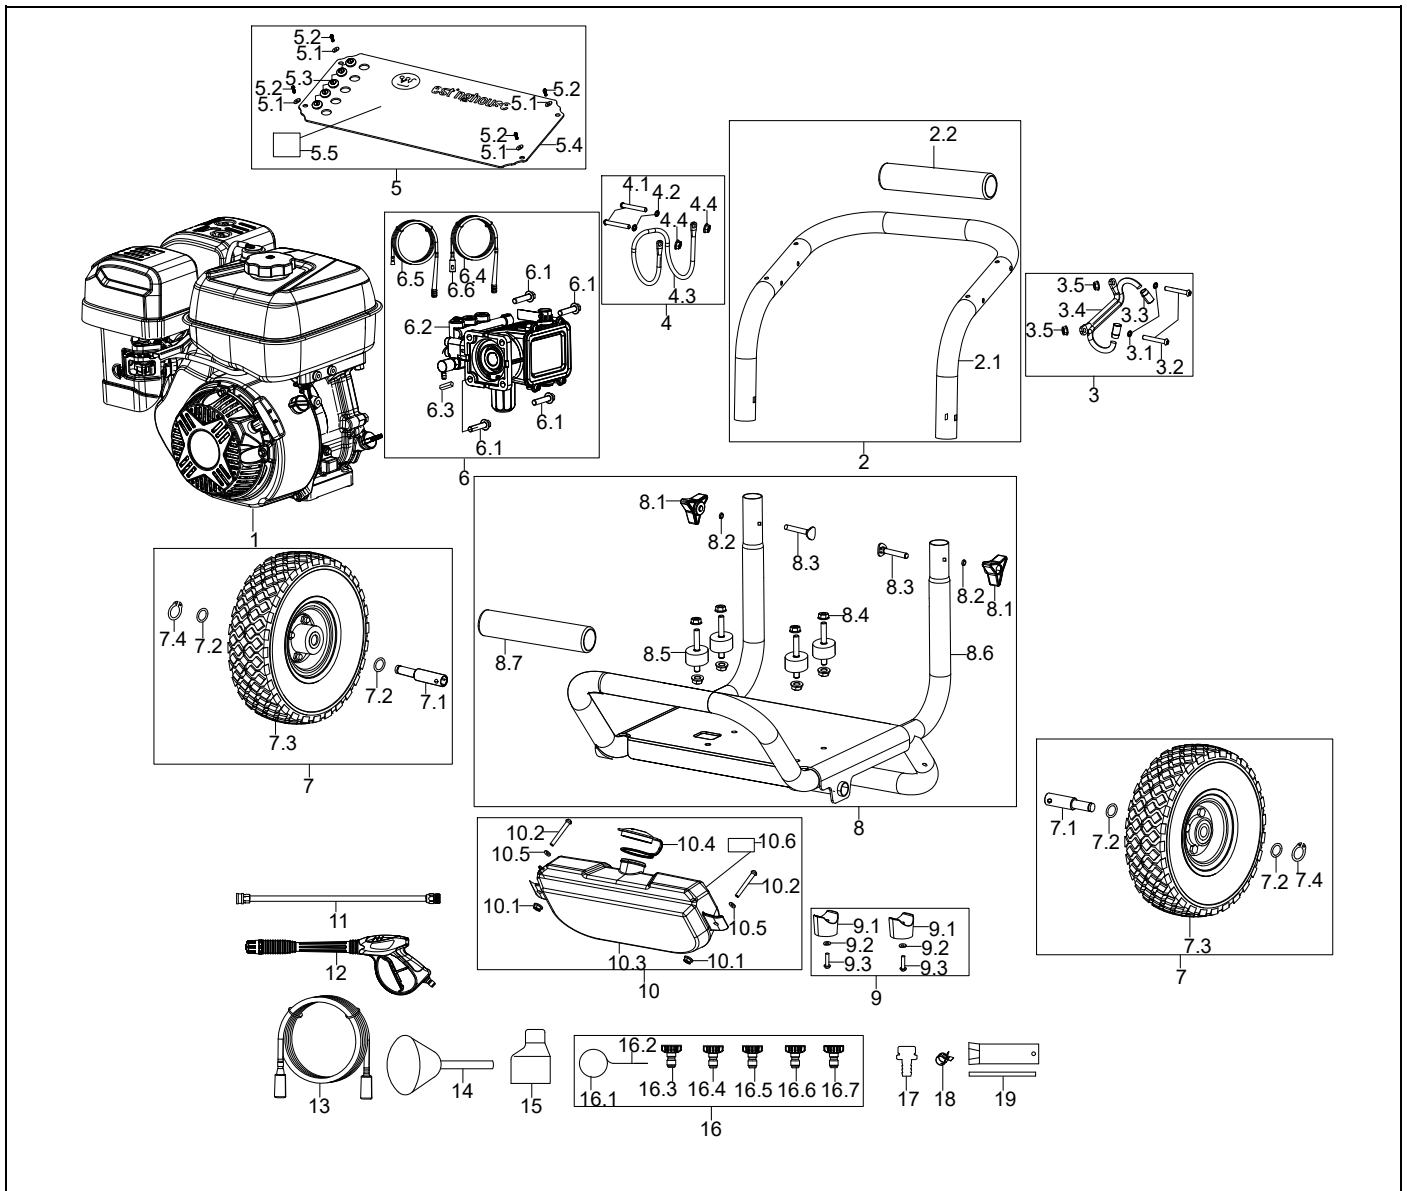

Item	Description	Qty per Machine	Part Number
8.5	Isolation Pad	4	DJ 813042
8.6	Lower Frame Assembly	1	DJ 815490-116
8.7	Protective Gloves	1	DJ 813055
9	Foot Pad Assembly	1	
9.1	Foot Pad	2	DJ 813015
9.2	Flat Washer	2	DJ 96804
9.3	Screw M6*30	2	DJ 92025
10	Soap Bottle Kit Assembly	1	
10.1	Nut M6	2	DJ 90024
10.2	Screw M6*45	2	DJ 92027
10.3	Soap Bottle	1	DJ 814137
10.4	Soap Bottle Cap	1	DJ 814128-221
10.5	Flat Washer	2	DJ 96804
10.6	PVC Label	1	DJ 172289-1148
11	Spray Rod Assembly	1	DJ 817007
12	Spray Gun	1	DJ 817033-126
13	High Pressure Pipe	1	DJ 811506
14	Funnel	1	DJ 99505
15	Oil Bottle Assembly	1	DJ 99616
16	Nozzle Kit Assembly	1	
16.1	Needle	1	DJ 816010
16.2	Needle Sheath	1	DJ 811004
16.3	Nozzle	1	DJ 817140
16.4	Nozzle	1	DJ 817141
16.5	Nozzle	1	DJ 817142
16.6	Nozzle	1	DJ 817025
16.7	Nozzle	1	DJ 817139
17	Water Supply Connector	1	DJ 817046
18	Clamp Assy	2	DJ 501138
19	Spark Plug Socket	1	DJ 99033

Drawing No: 510380011480262

Date: 2025-04-01

Rev: 01