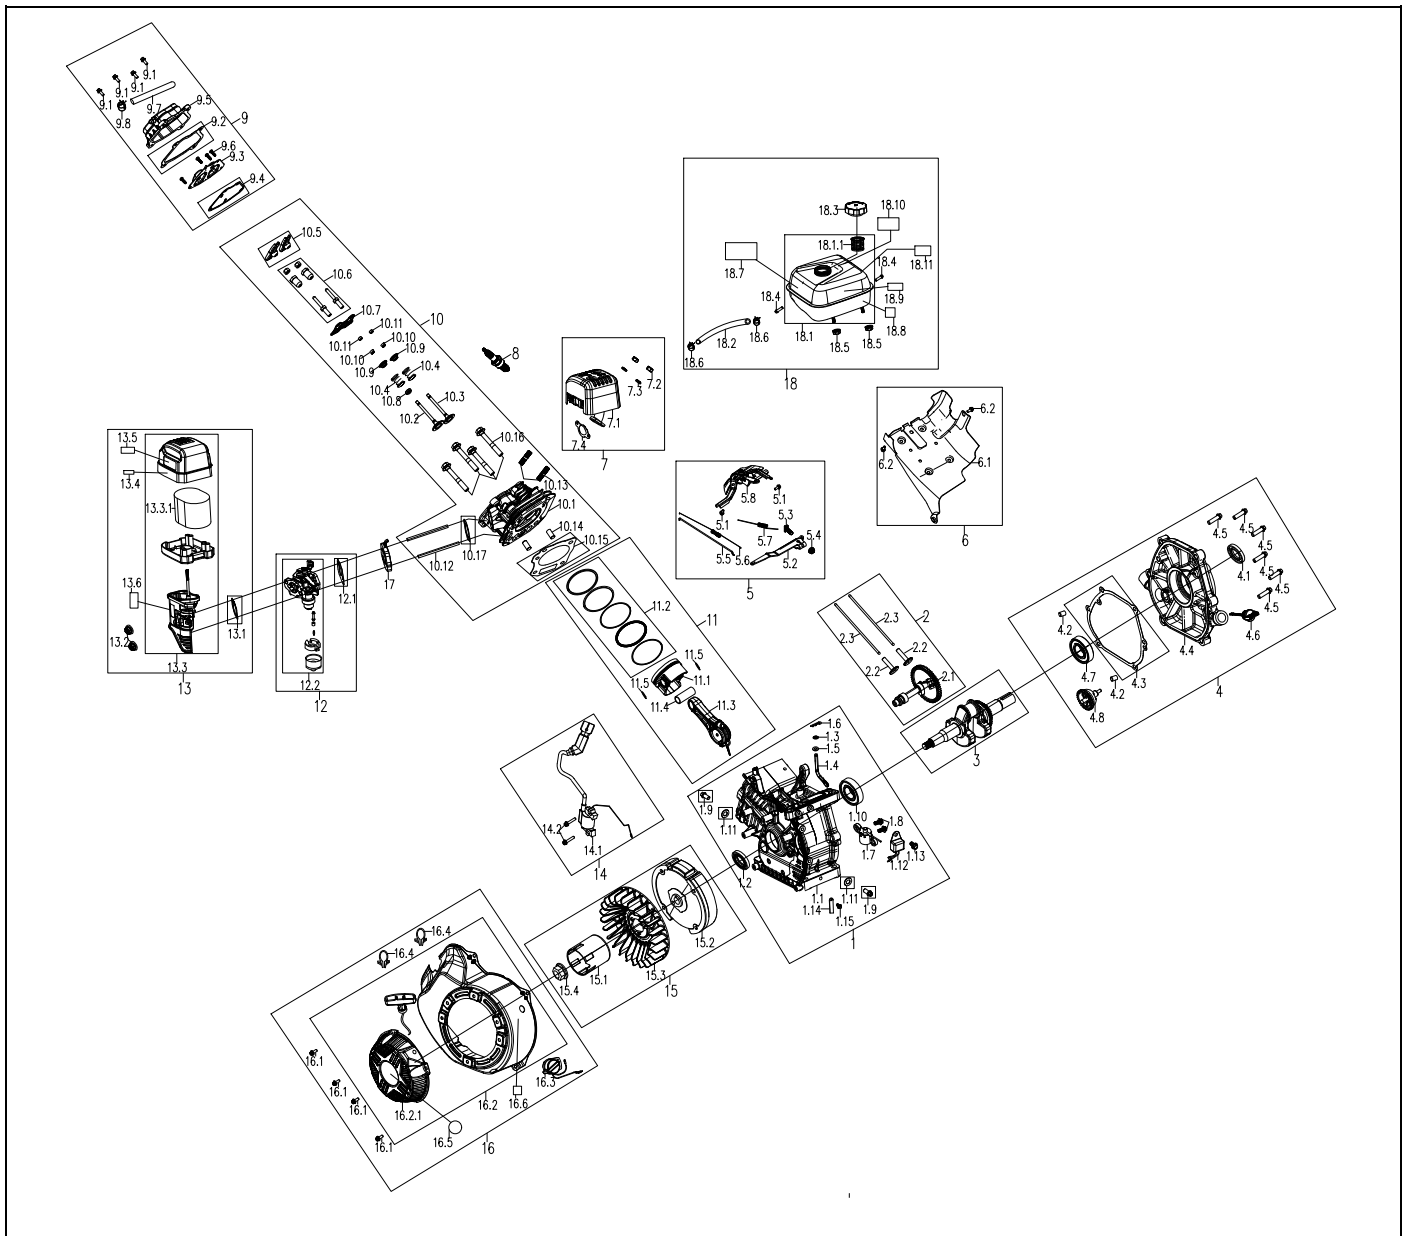

Item	Description	Qty per Machine	Part Number
1	Crankcase Kit Assembly	1	
1.1	Crankcase	1	DJ 400207
1.2	Crankcase Oil Seal	1	DJ 93509
1.3	Swing Rod Oil Seal	1	DJ 93520
1.4	Swinging Rod	1	DJ 403901
1.5	Swinging Rod Gasket	1	DJ 96804
1.6	Retaining Clip	1	DJ 383902
1.7	Oil Sensor	1	DJ 245106
1.8	Bolt M6x16	2	DJ 91329
1.9	Bolt M10*1.25*15	2	DJ 91816
1.10	Bearing	1	DJ 93012
1.11	Oil Drain Bolt Washer	2	DJ 94007
1.12	Oil Protector	1	DJ 245104
1.13	Bolt M6*12	1	DJ 91325
1.14	Metal Clip	1	DJ 210000
1.15	Bolt M8*12	1	DJ 91342
2	Camshaft Kit Assembly	1	
2.1	Camshaft Assembly	1	DJ 402002
2.2	Valve Lifter	2	DJ 406101
2.3	Push Rod	2	DJ 401901
3	Crankshaft	1	DJ 400302
4	Crankcase Cover Kit Assembly	1	
4.1	Crankcase Oil Seal	1	DJ 93509
4.2	Crankcase Locating Pin	2	DJ 240904
4.3	Crankcase Gasket	1	DJ 96222
4.4	Crankcase Cover	1	DJ 400103
4.5	Bolt M8*30	6	DJ 91347
4.6	Dipstick Assembly	1	DJ 245601-243
4.7	Bearing	1	DJ 93012
4.8	Centrifugal Governor Gear Assembly	1	DJ 404301
5	Speed Governor Kit Assembly	1	
5.1	Bolt M6*12	2	DJ 91325
5.2	Speed Regulating Arm	1	DJ 404001
5.3	Bolt M6*23	1	DJ 91822
5.4	Nut M6	1	DJ 90016
5.5	Throttle Lever	1	DJ 402701
5.6	Spring C	1	DJ 404201
5.7	Spring B	1	DJ 404104

Drawing No: 120002750260

Date: 2025-04-01

Rev: 01