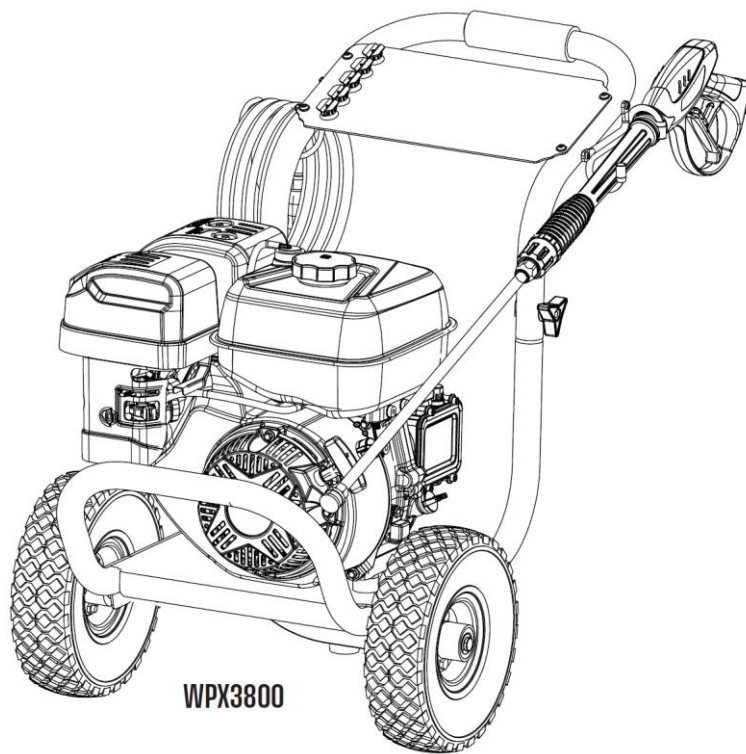

Westinghouse

INNOVATION YOU CAN BE SURE OF

Spare Parts Catalogue

WPX3800-PRO Pressure Washer

Power - when you need it - where you need it

westinghouseoutdoorpower.com.au

Spare Parts

Model:	WPX3800-PRO	Parts List Revision:	9347923002416EV R01 2025-04-01
First Serial Number:		Sub-Assembly:	Ancillaries
Last Serial Number:		Illustration:	510380011480262 R01 2025-04-01

Item	Description	Qty per Machine	Part Number
1	Engine DH275	1	DJ 120002750260
2	Upper Frame Assembly	1	
2.1	Handrail	1	DJ 815494-116
2.2	Protective Gloves	1	DJ 813005-052
3	Upper Gun Holder Kit Assembly	1	
3.1	Flat Washer	2	DJ 96804
3.2	Screw M6*45	2	DJ 92027
3.3	Plug	2	DJ 500456
3.4	Upper Gun Holder	1	DJ 814203
3.5	Nut M6	2	DJ 90024
4	Hose Hook Assembly	1	
4.1	Screw M6*45	2	DJ 92027
4.2	Flat Washer	2	DJ 96804
4.3	Hose Hook	1	DJ 814216
4.4	Nut M6	2	DJ 90024
5	Panel Assembly	1	
5.1	Flat Washer	4	DJ 96804
5.2	Bolt M6x16	4	DJ 91807
5.3	Nozzle Cover	5	DJ 813001
5.4	Decorative Board	1	DJ 814206-221A
5.5	PVC Label	1	DJ 172281-1148
6	Water Pump Kit Assembly	1	
6.1	Bolt M8x20	4	DJ 91345
6.2	Water Pump Assembly	1	DJ 810037
6.3	Crankshaft Flat Key	1	DJ 296504
6.4	Liquid Suction Hose	1	DJ 811016
6.5	Liquid Suction Hose	1	DJ 811005
6.6	Filter	1	DJ 817061
7	Wheel Kit Assembly	2	
7.1	Axle	1	DJ 816120
7.2	Flat Washer	2	DJ 94073
7.3	Wheel	1	DJ 812043
7.4	Split Washer	1	DJ 94021
8	Lower Frame Assembly	1	
8.1	Triangle Knob	2	DJ 814129
8.2	Flat Washer	2	DJ 94222
8.3	Bolt M8*1.25	2	DJ 91964
8.4	Nut M8	8	DJ 90018