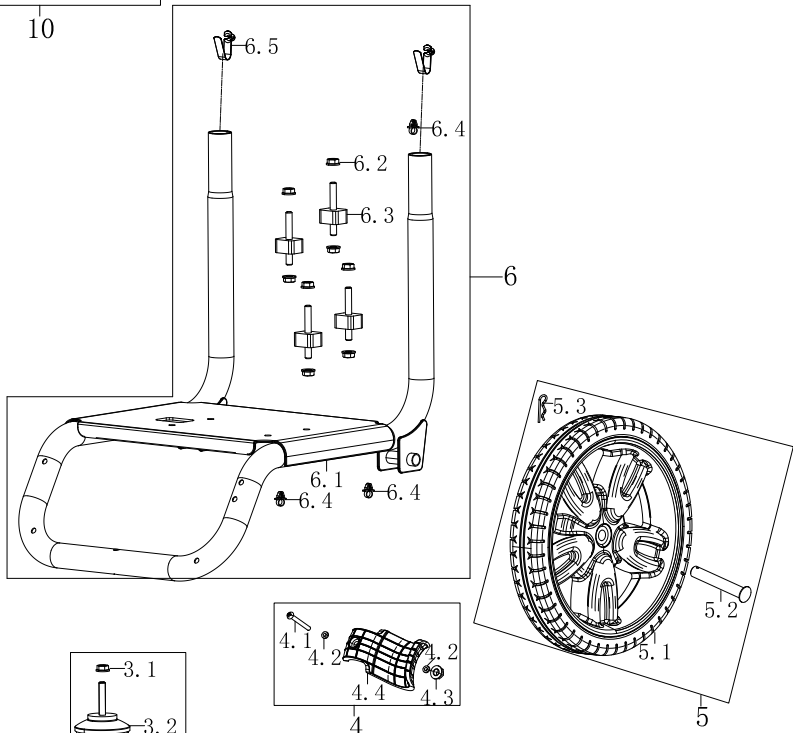

Model: WPX2700
 First Serial No: W271021A100
 Last Serial No:

Parts List Revision: 2021-09
 Sub-Assembly: Powertrain
 Illustration: 1148212110045EV R01 2021-08-25

Item	Description	Qty per Machine	Part Number
1	Crankcase Assembly	1	DJ 50120053
1.1	Crankcase	1	DJ 240210
1.2	Bearing	1	DJ 93009
1.3	Oil Seal	1	DJ 93507
1.4	Governor Assembly	1	DJ 244302
1.5	Swing Rod	1	DJ 243901
1.6	Swing Rod Washer	1	DJ 96804
1.7	Control Arm Clip	1	DJ 243902
1.8	Bolt, Drain Plug	2	DJ 91816
1.9	Washer, Drain Plug	2	DJ 94007
1.10	Windshield Assembly	1	DJ 245702
1.11	Bolt M6X20	1	DJ 91330
1.12	Q Shape Clip	1	DJ 240802
1.13	Oil Level Sensor	1	DJ 245102
1.14	Bolt M6X16	2	DJ 91329
1.15	Oil Level Switch	1	DJ 245104
1.16	Bolt M6X12	1	DJ 91325
2	Wind Duct Assembly	1	DJ 50130013
2.1	Wind Duct	1	DJ 240501
2.2	Bolt M6X12	2	DJ 91325
3	Camshaft Assembly	1	DJ 50150004
3.1	Valve Lifter	2	DJ 246102
3.2	Camshaft	1	DJ 242003
3.3	Rod, Push	2	DJ 241901
4	Crankshaft Assembly	1	DJ 240346
5	Crankcase Cover Assembly	1	DJ 50200030
5.1	Bearing	1	DJ 93009
5.2	Oil Seal	1	DJ 93507
5.3	Pin	2	DJ 240904
5.4	Crankcase Cover	1	DJ 240104
5.5	Oil Plug	1	DJ 241401-138
5.6	Oil Fill Plug & Dipstick	1	DJ 245601-138
5.7	Gasket ,Crankcase	1	DJ 96041
5.8	Bolt M8X30	6	DJ 91347
6	Speed Controller Assembly	1	DJ 50060023
6.1	Governor Arm	1	DJ 244001
6.2	Bolt M6X12	2	DJ 91325