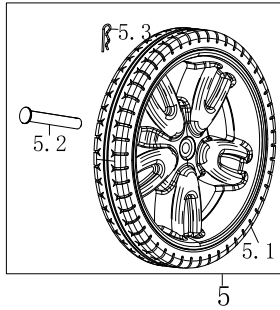

Model: WPX3200
First Serial No: W321021A100
Last Serial No:

Parts List Revision: 2021-09
Sub-Assembly: Powertrain
Illustration: 1148212110045EV R01 2021-08-25

Item	Description	Qty per Machine	Part Number
1	Crankcase Assembly	1	DJ 50120053
1.1	Crankcase	1	DJ 240210
1.2	Bearing	1	DJ 93009
1.3	Oil Seal	1	DJ 93507
1.4	Governor Assembly	1	DJ 244302
1.5	Swing Rod	1	DJ 243901
1.6	Swing Rod Washer	1	DJ 96804
1.7	Control Arm Clip	1	DJ 243902
1.8	Bolt, Drain Plug	2	DJ 91816
1.9	Washer, Drain Plug	2	DJ 94007
1.10	Windshield Assembly	1	DJ 245702
1.11	Bolt M6X20	1	DJ 91330
1.12	Q Shape Clip	1	DJ 240802
1.13	Oil Level Sensor	1	DJ 245102
1.14	Bolt M6X16	2	DJ 91329
1.15	Oil Level Switch	1	DJ 245104
1.16	Bolt M6X12	1	DJ 91325
2	Wind Duct Assembly	1	DJ 50130013
2.1	Wind Duct	1	DJ 240501
2.2	Bolt M6X12	2	DJ 91325
3	Camshaft Assembly	1	DJ 50150004
3.1	Valve Lifter	2	DJ 246102
3.2	Camshaft	1	DJ 242003
3.3	Rod, Push	2	DJ 241901
4	Crankshaft Assembly	1	DJ 240346
5	Crankcase Cover Assembly	1	DJ 50200030
5.1	Bearing	1	DJ 93009
5.2	Oil Seal	1	DJ 93507
5.3	Pin	2	DJ 240904
5.4	Crankcase Cover	1	DJ 240104
5.5	Oil Plug	1	DJ 241401-138
5.6	Oil Fill Plug & Dipstick	1	DJ 245601-138
5.7	Gasket ,Crankcase	1	DJ 96041
5.8	Bolt M8X30	6	DJ 91347
6	Speed Controller Assembly	1	DJ 50060023
6.1	Governor Arm	1	DJ 244001
6.2	Bolt M6X12	2	DJ 91325