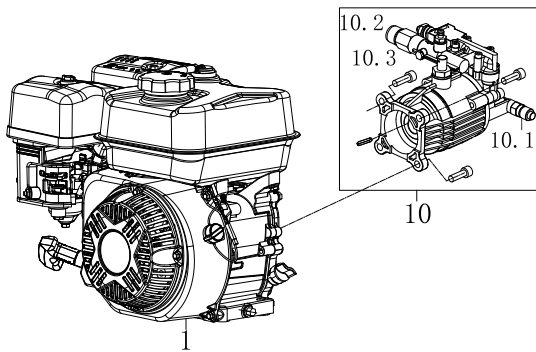

Model: WPX3200
First Serial No: W321021A100
Last Serial No:

Parts List Revision: 2021-09
Sub-Assembly: Powertrain
Illustration: 1148212110045EV R01 2021-08-25

Item	Description	Qty per Machine	Part Number
1	Crankcase Assembly	1	DJ 50120053
1.1	Crankcase	1	DJ 240210
1.2	Bearing	1	DJ 93009
1.3	Oil Seal	1	DJ 93507
1.4	Governor Assembly	1	DJ 244302
1.5	Swing Rod	1	DJ 243901
1.6	Swing Rod Washer	1	DJ 96804
1.7	Control Arm Clip	1	DJ 243902
1.8	Bolt, Drain Plug	2	DJ 91816
1.9	Washer, Drain Plug	2	DJ 94007
1.10	Windshield Assembly	1	DJ 245702
1.11	Bolt M6X20	1	DJ 91330
1.12	Q Shape Clip	1	DJ 240802
1.13	Oil Level Sensor	1	DJ 245102
1.14	Bolt M6X16	2	DJ 91329
1.15	Oil Level Switch	1	DJ 245104
1.16	Bolt M6X12	1	DJ 91325
2	Wind Duct Assembly	1	DJ 50130013
2.1	Wind Duct	1	DJ 240501
2.2	Bolt M6X12	2	DJ 91325
3	Camshaft Assembly	1	DJ 50150004
3.1	Valve Lifter	2	DJ 246102
3.2	Camshaft	1	DJ 242003
3.3	Rod, Push	2	DJ 241901
4	Crankshaft Assembly	1	DJ 240346
5	Crankcase Cover Assembly	1	DJ 50200030
5.1	Bearing	1	DJ 93009
5.2	Oil Seal	1	DJ 93507
5.3	Pin	2	DJ 240904
5.4	Crankcase Cover	1	DJ 240104
5.5	Oil Plug	1	DJ 241401-138
5.6	Oil Fill Plug & Dipstick	1	DJ 245601-138
5.7	Gasket ,Crankcase	1	DJ 96041
5.8	Bolt M8X30	6	DJ 91347
6	Speed Controller Assembly	1	DJ 50060023
6.1	Governor Arm	1	DJ 244001
6.2	Bolt M6X12	2	DJ 91325