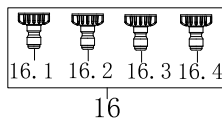

Model: WPX2700
 First Serial No: W271021A100
 Last Serial No:

Parts List Revision: 2021-09
 Sub-Assembly: Powertrain
 Illustration: 1148212110045EV R01 2021-08-25

Item	Description	Qty per Machine	Part Number
1	Crankcase Assembly	1	DJ 50120053
1.1	Crankcase	1	DJ 240210
1.2	Bearing	1	DJ 93009
1.3	Oil Seal	1	DJ 93507
1.4	Governor Assembly	1	DJ 244302
1.5	Swing Rod	1	DJ 243901
1.6	Swing Rod Washer	1	DJ 96804
1.7	Control Arm Clip	1	DJ 243902
1.8	Bolt, Drain Plug	2	DJ 91816
1.9	Washer, Drain Plug	2	DJ 94007
1.10	Windshield Assembly	1	DJ 245702
1.11	Bolt M6X20	1	DJ 91330
1.12	Q Shape Clip	1	DJ 240802
1.13	Oil Level Sensor	1	DJ 245102
1.14	Bolt M6X16	2	DJ 91329
1.15	Oil Level Switch	1	DJ 245104
1.16	Bolt M6X12	1	DJ 91325
2	Wind Duct Assembly	1	DJ 50130013
2.1	Wind Duct	1	DJ 240501
2.2	Bolt M6X12	2	DJ 91325
3	Camshaft Assembly	1	DJ 50150004
3.1	Valve Lifter	2	DJ 246102
3.2	Camshaft	1	DJ 242003
3.3	Rod, Push	2	DJ 241901
4	Crankshaft Assembly	1	DJ 240346
5	Crankcase Cover Assembly	1	DJ 50200030
5.1	Bearing	1	DJ 93009
5.2	Oil Seal	1	DJ 93507
5.3	Pin	2	DJ 240904
5.4	Crankcase Cover	1	DJ 240104
5.5	Oil Plug	1	DJ 241401-138
5.6	Oil Fill Plug & Dipstick	1	DJ 245601-138
5.7	Gasket ,Crankcase	1	DJ 96041
5.8	Bolt M8X30	6	DJ 91347
6	Speed Controller Assembly	1	DJ 50060023
6.1	Governor Arm	1	DJ 244001
6.2	Bolt M6X12	2	DJ 91325