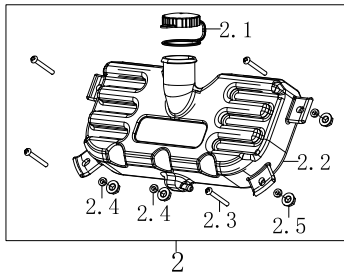

Model: WPX3200
First Serial No: W321021A100
Last Serial No:

Parts List Revision: 2021-09
Sub-Assembly: Powertrain
Illustration: 1148212110045EV R01 2021-08-25

Item	Description	Qty per Machine	Part Number
1	Crankcase Assembly	1	DJ 50120053
1.1	Crankcase	1	DJ 240210
1.2	Bearing	1	DJ 93009
1.3	Oil Seal	1	DJ 93507
1.4	Governor Assembly	1	DJ 244302
1.5	Swing Rod	1	DJ 243901
1.6	Swing Rod Washer	1	DJ 96804
1.7	Control Arm Clip	1	DJ 243902
1.8	Bolt, Drain Plug	2	DJ 91816
1.9	Washer, Drain Plug	2	DJ 94007
1.10	Windshield Assembly	1	DJ 245702
1.11	Bolt M6X20	1	DJ 91330
1.12	Q Shape Clip	1	DJ 240802
1.13	Oil Level Sensor	1	DJ 245102
1.14	Bolt M6X16	2	DJ 91329
1.15	Oil Level Switch	1	DJ 245104
1.16	Bolt M6X12	1	DJ 91325
2	Wind Duct Assembly	1	DJ 50130013
2.1	Wind Duct	1	DJ 240501
2.2	Bolt M6X12	2	DJ 91325
3	Camshaft Assembly	1	DJ 50150004
3.1	Valve Lifter	2	DJ 246102
3.2	Camshaft	1	DJ 242003
3.3	Rod, Push	2	DJ 241901
4	Crankshaft Assembly	1	DJ 240346
5	Crankcase Cover Assembly	1	DJ 50200030
5.1	Bearing	1	DJ 93009
5.2	Oil Seal	1	DJ 93507
5.3	Pin	2	DJ 240904
5.4	Crankcase Cover	1	DJ 240104
5.5	Oil Plug	1	DJ 241401-138
5.6	Oil Fill Plug & Dipstick	1	DJ 245601-138
5.7	Gasket ,Crankcase	1	DJ 96041
5.8	Bolt M8X30	6	DJ 91347
6	Speed Controller Assembly	1	DJ 50060023
6.1	Governor Arm	1	DJ 244001
6.2	Bolt M6X12	2	DJ 91325