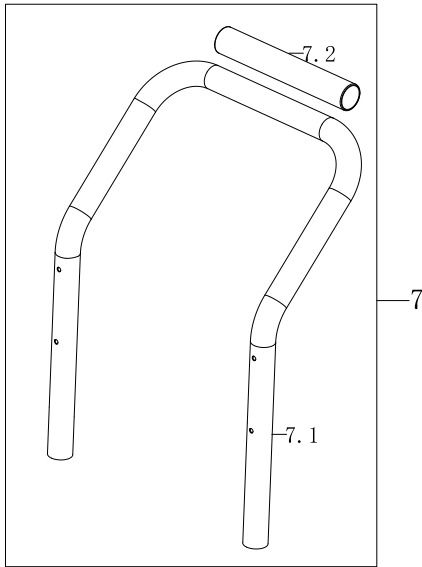

Model: WPX2700
 First Serial No: W271021A100
 Last Serial No:

Parts List Revision: 2021-09
 Sub-Assembly: Powertrain
 Illustration: 1148212110045EV R01 2021-08-25

Item	Description	Qty per Machine	Part Number
1	Crankcase Assembly	1	DJ 50120053
1.1	Crankcase	1	DJ 240210
1.2	Bearing	1	DJ 93009
1.3	Oil Seal	1	DJ 93507
1.4	Governor Assembly	1	DJ 244302
1.5	Swing Rod	1	DJ 243901
1.6	Swing Rod Washer	1	DJ 96804
1.7	Control Arm Clip	1	DJ 243902
1.8	Bolt, Drain Plug	2	DJ 91816
1.9	Washer, Drain Plug	2	DJ 94007
1.10	Windshield Assembly	1	DJ 245702
1.11	Bolt M6X20	1	DJ 91330
1.12	Q Shape Clip	1	DJ 240802
1.13	Oil Level Sensor	1	DJ 245102
1.14	Bolt M6X16	2	DJ 91329
1.15	Oil Level Switch	1	DJ 245104
1.16	Bolt M6X12	1	DJ 91325
2	Wind Duct Assembly	1	DJ 50130013
2.1	Wind Duct	1	DJ 240501
2.2	Bolt M6X12	2	DJ 91325
3	Camshaft Assembly	1	DJ 50150004
3.1	Valve Lifter	2	DJ 246102
3.2	Camshaft	1	DJ 242003
3.3	Rod, Push	2	DJ 241901
4	Crankshaft Assembly	1	DJ 240346
5	Crankcase Cover Assembly	1	DJ 50200030
5.1	Bearing	1	DJ 93009
5.2	Oil Seal	1	DJ 93507
5.3	Pin	2	DJ 240904
5.4	Crankcase Cover	1	DJ 240104
5.5	Oil Plug	1	DJ 241401-138
5.6	Oil Fill Plug & Dipstick	1	DJ 245601-138
5.7	Gasket ,Crankcase	1	DJ 96041
5.8	Bolt M8X30	6	DJ 91347
6	Speed Controller Assembly	1	DJ 50060023
6.1	Governor Arm	1	DJ 244001
6.2	Bolt M6X12	2	DJ 91325