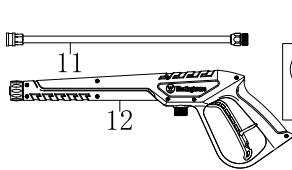

Model: WPX2700
 First Serial No: W271021A100
 Last Serial No:

Parts List Revision: 2021-09
 Sub-Assembly: Powertrain
 Illustration: 1148212110045EV R01 2021-08-25

Item	Description	Qty per Machine	Part Number
1	Crankcase Assembly	1	DJ 50120053
1.1	Crankcase	1	DJ 240210
1.2	Bearing	1	DJ 93009
1.3	Oil Seal	1	DJ 93507
1.4	Governor Assembly	1	DJ 244302
1.5	Swing Rod	1	DJ 243901
1.6	Swing Rod Washer	1	DJ 96804
1.7	Control Arm Clip	1	DJ 243902
1.8	Bolt, Drain Plug	2	DJ 91816
1.9	Washer, Drain Plug	2	DJ 94007
1.10	Windshield Assembly	1	DJ 245702
1.11	Bolt M6X20	1	DJ 91330
1.12	Q Shape Clip	1	DJ 240802
1.13	Oil Level Sensor	1	DJ 245102
1.14	Bolt M6X16	2	DJ 91329
1.15	Oil Level Switch	1	DJ 245104
1.16	Bolt M6X12	1	DJ 91325
2	Wind Duct Assembly	1	DJ 50130013
2.1	Wind Duct	1	DJ 240501
2.2	Bolt M6X12	2	DJ 91325
3	Camshaft Assembly	1	DJ 50150004
3.1	Valve Lifter	2	DJ 246102
3.2	Camshaft	1	DJ 242003
3.3	Rod, Push	2	DJ 241901
4	Crankshaft Assembly	1	DJ 240346
5	Crankcase Cover Assembly	1	DJ 50200030
5.1	Bearing	1	DJ 93009
5.2	Oil Seal	1	DJ 93507
5.3	Pin	2	DJ 240904
5.4	Crankcase Cover	1	DJ 240104
5.5	Oil Plug	1	DJ 241401-138
5.6	Oil Fill Plug & Dipstick	1	DJ 245601-138
5.7	Gasket ,Crankcase	1	DJ 96041
5.8	Bolt M8X30	6	DJ 91347
6	Speed Controller Assembly	1	DJ 50060023
6.1	Governor Arm	1	DJ 244001
6.2	Bolt M6X12	2	DJ 91325