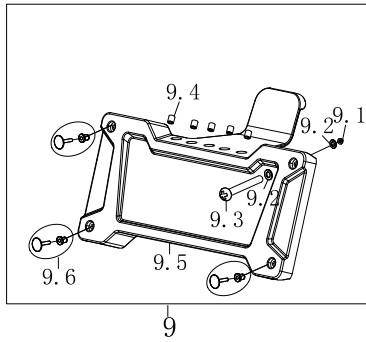

Model: WPX3200
First Serial No: W321021A100
Last Serial No:

Parts List Revision: 2021-09
Sub-Assembly: Powertrain
Illustration: 1148212110045EV R01 2021-08-25

Item	Description	Qty per Machine	Part Number
1	Crankcase Assembly	1	DJ 50120053
1.1	Crankcase	1	DJ 240210
1.2	Bearing	1	DJ 93009
1.3	Oil Seal	1	DJ 93507
1.4	Governor Assembly	1	DJ 244302
1.5	Swing Rod	1	DJ 243901
1.6	Swing Rod Washer	1	DJ 96804
1.7	Control Arm Clip	1	DJ 243902
1.8	Bolt, Drain Plug	2	DJ 91816
1.9	Washer, Drain Plug	2	DJ 94007
1.10	Windshield Assembly	1	DJ 245702
1.11	Bolt M6X20	1	DJ 91330
1.12	Q Shape Clip	1	DJ 240802
1.13	Oil Level Sensor	1	DJ 245102
1.14	Bolt M6X16	2	DJ 91329
1.15	Oil Level Switch	1	DJ 245104
1.16	Bolt M6X12	1	DJ 91325
2	Wind Duct Assembly	1	DJ 50130013
2.1	Wind Duct	1	DJ 240501
2.2	Bolt M6X12	2	DJ 91325
3	Camshaft Assembly	1	DJ 50150004
3.1	Valve Lifter	2	DJ 246102
3.2	Camshaft	1	DJ 242003
3.3	Rod, Push	2	DJ 241901
4	Crankshaft Assembly	1	DJ 240346
5	Crankcase Cover Assembly	1	DJ 50200030
5.1	Bearing	1	DJ 93009
5.2	Oil Seal	1	DJ 93507
5.3	Pin	2	DJ 240904
5.4	Crankcase Cover	1	DJ 240104
5.5	Oil Plug	1	DJ 241401-138
5.6	Oil Fill Plug & Dipstick	1	DJ 245601-138
5.7	Gasket ,Crankcase	1	DJ 96041
5.8	Bolt M8X30	6	DJ 91347
6	Speed Controller Assembly	1	DJ 50060023
6.1	Governor Arm	1	DJ 244001
6.2	Bolt M6X12	2	DJ 91325