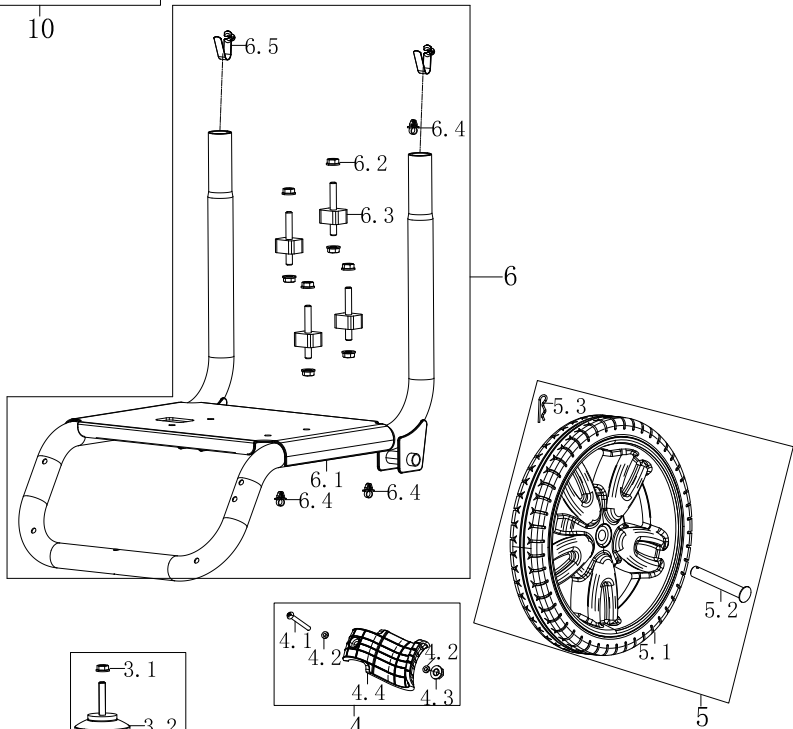

Model: WPX3200
First Serial No: W321021A100
Last Serial No:

Parts List Revision: 2021-09
Sub-Assembly: Powertrain
Illustration: 1148212110045EV R01 2021-08-25

Item	Description	Qty per Machine	Part Number
1	Crankcase Assembly	1	DJ 50120053
1.1	Crankcase	1	DJ 240210
1.2	Bearing	1	DJ 93009
1.3	Oil Seal	1	DJ 93507
1.4	Governor Assembly	1	DJ 244302
1.5	Swing Rod	1	DJ 243901
1.6	Swing Rod Washer	1	DJ 96804
1.7	Control Arm Clip	1	DJ 243902
1.8	Bolt, Drain Plug	2	DJ 91816
1.9	Washer, Drain Plug	2	DJ 94007
1.10	Windshield Assembly	1	DJ 245702
1.11	Bolt M6X20	1	DJ 91330
1.12	Q Shape Clip	1	DJ 240802
1.13	Oil Level Sensor	1	DJ 245102
1.14	Bolt M6X16	2	DJ 91329
1.15	Oil Level Switch	1	DJ 245104
1.16	Bolt M6X12	1	DJ 91325
2	Wind Duct Assembly	1	DJ 50130013
2.1	Wind Duct	1	DJ 240501
2.2	Bolt M6X12	2	DJ 91325
3	Camshaft Assembly	1	DJ 50150004
3.1	Valve Lifter	2	DJ 246102
3.2	Camshaft	1	DJ 242003
3.3	Rod, Push	2	DJ 241901
4	Crankshaft Assembly	1	DJ 240346
5	Crankcase Cover Assembly	1	DJ 50200030
5.1	Bearing	1	DJ 93009
5.2	Oil Seal	1	DJ 93507
5.3	Pin	2	DJ 240904
5.4	Crankcase Cover	1	DJ 240104
5.5	Oil Plug	1	DJ 241401-138
5.6	Oil Fill Plug & Dipstick	1	DJ 245601-138
5.7	Gasket ,Crankcase	1	DJ 96041
5.8	Bolt M8X30	6	DJ 91347
6	Speed Controller Assembly	1	DJ 50060023
6.1	Governor Arm	1	DJ 244001
6.2	Bolt M6X12	2	DJ 91325