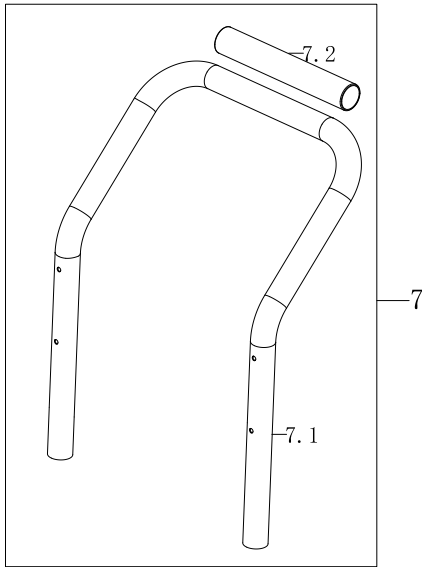

Model: WPX3200
First Serial No: W321021A100
Last Serial No:

Parts List Revision: 2021-09
Sub-Assembly: Powertrain
Illustration: 1148212110045EV R01 2021-08-25

Item	Description	Qty per Machine	Part Number
1	Crankcase Assembly	1	DJ 50120053
1.1	Crankcase	1	DJ 240210
1.2	Bearing	1	DJ 93009
1.3	Oil Seal	1	DJ 93507
1.4	Governor Assembly	1	DJ 244302
1.5	Swing Rod	1	DJ 243901
1.6	Swing Rod Washer	1	DJ 96804
1.7	Control Arm Clip	1	DJ 243902
1.8	Bolt, Drain Plug	2	DJ 91816
1.9	Washer, Drain Plug	2	DJ 94007
1.10	Windshield Assembly	1	DJ 245702
1.11	Bolt M6X20	1	DJ 91330
1.12	Q Shape Clip	1	DJ 240802
1.13	Oil Level Sensor	1	DJ 245102
1.14	Bolt M6X16	2	DJ 91329
1.15	Oil Level Switch	1	DJ 245104
1.16	Bolt M6X12	1	DJ 91325
2	Wind Duct Assembly	1	DJ 50130013
2.1	Wind Duct	1	DJ 240501
2.2	Bolt M6X12	2	DJ 91325
3	Camshaft Assembly	1	DJ 50150004
3.1	Valve Lifter	2	DJ 246102
3.2	Camshaft	1	DJ 242003
3.3	Rod, Push	2	DJ 241901
4	Crankshaft Assembly	1	DJ 240346
5	Crankcase Cover Assembly	1	DJ 50200030
5.1	Bearing	1	DJ 93009
5.2	Oil Seal	1	DJ 93507
5.3	Pin	2	DJ 240904
5.4	Crankcase Cover	1	DJ 240104
5.5	Oil Plug	1	DJ 241401-138
5.6	Oil Fill Plug & Dipstick	1	DJ 245601-138
5.7	Gasket ,Crankcase	1	DJ 96041
5.8	Bolt M8X30	6	DJ 91347
6	Speed Controller Assembly	1	DJ 50060023
6.1	Governor Arm	1	DJ 244001
6.2	Bolt M6X12	2	DJ 91325