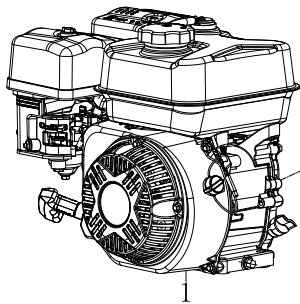

Model: WPX2700
 First Serial No: W271021A100
 Last Serial No:

Parts List Revision: 2021-09
 Sub-Assembly: Powertrain
 Illustration: 1148212110045EV R01 2021-08-25

Item	Description	Qty per Machine	Part Number
1	Crankcase Assembly	1	DJ 50120053
1.1	Crankcase	1	DJ 240210
1.2	Bearing	1	DJ 93009
1.3	Oil Seal	1	DJ 93507
1.4	Governor Assembly	1	DJ 244302
1.5	Swing Rod	1	DJ 243901
1.6	Swing Rod Washer	1	DJ 96804
1.7	Control Arm Clip	1	DJ 243902
1.8	Bolt, Drain Plug	2	DJ 91816
1.9	Washer, Drain Plug	2	DJ 94007
1.10	Windshield Assembly	1	DJ 245702
1.11	Bolt M6X20	1	DJ 91330
1.12	Q Shape Clip	1	DJ 240802
1.13	Oil Level Sensor	1	DJ 245102
1.14	Bolt M6X16	2	DJ 91329
1.15	Oil Level Switch	1	DJ 245104
1.16	Bolt M6X12	1	DJ 91325
2	Wind Duct Assembly	1	DJ 50130013
2.1	Wind Duct	1	DJ 240501
2.2	Bolt M6X12	2	DJ 91325
3	Camshaft Assembly	1	DJ 50150004
3.1	Valve Lifter	2	DJ 246102
3.2	Camshaft	1	DJ 242003
3.3	Rod, Push	2	DJ 241901
4	Crankshaft Assembly	1	DJ 240346
5	Crankcase Cover Assembly	1	DJ 50200030
5.1	Bearing	1	DJ 93009
5.2	Oil Seal	1	DJ 93507
5.3	Pin	2	DJ 240904
5.4	Crankcase Cover	1	DJ 240104
5.5	Oil Plug	1	DJ 241401-138
5.6	Oil Fill Plug & Dipstick	1	DJ 245601-138
5.7	Gasket ,Crankcase	1	DJ 96041
5.8	Bolt M8X30	6	DJ 91347
6	Speed Controller Assembly	1	DJ 50060023
6.1	Governor Arm	1	DJ 244001
6.2	Bolt M6X12	2	DJ 91325