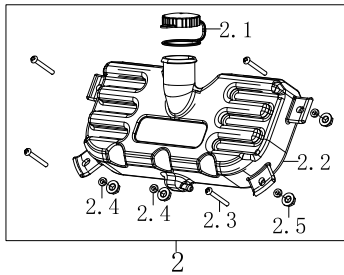

Model: WPX2700
 First Serial No: W271021A100
 Last Serial No:

Parts List Revision: 2021-09
 Sub-Assembly: Powertrain
 Illustration: 1148212110045EV R01 2021-08-25

Item	Description	Qty per Machine	Part Number
1	Crankcase Assembly	1	DJ 50120053
1.1	Crankcase	1	DJ 240210
1.2	Bearing	1	DJ 93009
1.3	Oil Seal	1	DJ 93507
1.4	Governor Assembly	1	DJ 244302
1.5	Swing Rod	1	DJ 243901
1.6	Swing Rod Washer	1	DJ 96804
1.7	Control Arm Clip	1	DJ 243902
1.8	Bolt, Drain Plug	2	DJ 91816
1.9	Washer, Drain Plug	2	DJ 94007
1.10	Windshield Assembly	1	DJ 245702
1.11	Bolt M6X20	1	DJ 91330
1.12	Q Shape Clip	1	DJ 240802
1.13	Oil Level Sensor	1	DJ 245102
1.14	Bolt M6X16	2	DJ 91329
1.15	Oil Level Switch	1	DJ 245104
1.16	Bolt M6X12	1	DJ 91325
2	Wind Duct Assembly	1	DJ 50130013
2.1	Wind Duct	1	DJ 240501
2.2	Bolt M6X12	2	DJ 91325
3	Camshaft Assembly	1	DJ 50150004
3.1	Valve Lifter	2	DJ 246102
3.2	Camshaft	1	DJ 242003
3.3	Rod, Push	2	DJ 241901
4	Crankshaft Assembly	1	DJ 240346
5	Crankcase Cover Assembly	1	DJ 50200030
5.1	Bearing	1	DJ 93009
5.2	Oil Seal	1	DJ 93507
5.3	Pin	2	DJ 240904
5.4	Crankcase Cover	1	DJ 240104
5.5	Oil Plug	1	DJ 241401-138
5.6	Oil Fill Plug & Dipstick	1	DJ 245601-138
5.7	Gasket ,Crankcase	1	DJ 96041
5.8	Bolt M8X30	6	DJ 91347
6	Speed Controller Assembly	1	DJ 50060023
6.1	Governor Arm	1	DJ 244001
6.2	Bolt M6X12	2	DJ 91325