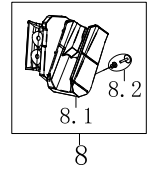

Model: WPX3200
First Serial No: W321021A100
Last Serial No:

Parts List Revision: 2021-09
Sub-Assembly: Powertrain
Illustration: 1148212110045EV R01 2021-08-25

Item	Description	Qty per Machine	Part Number
1	Crankcase Assembly	1	DJ 50120053
1.1	Crankcase	1	DJ 240210
1.2	Bearing	1	DJ 93009
1.3	Oil Seal	1	DJ 93507
1.4	Governor Assembly	1	DJ 244302
1.5	Swing Rod	1	DJ 243901
1.6	Swing Rod Washer	1	DJ 96804
1.7	Control Arm Clip	1	DJ 243902
1.8	Bolt, Drain Plug	2	DJ 91816
1.9	Washer, Drain Plug	2	DJ 94007
1.10	Windshield Assembly	1	DJ 245702
1.11	Bolt M6X20	1	DJ 91330
1.12	Q Shape Clip	1	DJ 240802
1.13	Oil Level Sensor	1	DJ 245102
1.14	Bolt M6X16	2	DJ 91329
1.15	Oil Level Switch	1	DJ 245104
1.16	Bolt M6X12	1	DJ 91325
2	Wind Duct Assembly	1	DJ 50130013
2.1	Wind Duct	1	DJ 240501
2.2	Bolt M6X12	2	DJ 91325
3	Camshaft Assembly	1	DJ 50150004
3.1	Valve Lifter	2	DJ 246102
3.2	Camshaft	1	DJ 242003
3.3	Rod, Push	2	DJ 241901
4	Crankshaft Assembly	1	DJ 240346
5	Crankcase Cover Assembly	1	DJ 50200030
5.1	Bearing	1	DJ 93009
5.2	Oil Seal	1	DJ 93507
5.3	Pin	2	DJ 240904
5.4	Crankcase Cover	1	DJ 240104
5.5	Oil Plug	1	DJ 241401-138
5.6	Oil Fill Plug & Dipstick	1	DJ 245601-138
5.7	Gasket ,Crankcase	1	DJ 96041
5.8	Bolt M8X30	6	DJ 91347
6	Speed Controller Assembly	1	DJ 50060023
6.1	Governor Arm	1	DJ 244001
6.2	Bolt M6X12	2	DJ 91325