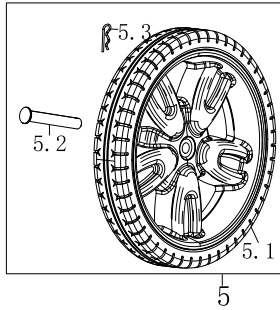

Model: WPX2700
 First Serial No: W271021A100
 Last Serial No:

Parts List Revision: 2021-09
 Sub-Assembly: Powertrain
 Illustration: 1148212110045EV R01 2021-08-25

Item	Description	Qty per Machine	Part Number
1	Crankcase Assembly	1	DJ 50120053
1.1	Crankcase	1	DJ 240210
1.2	Bearing	1	DJ 93009
1.3	Oil Seal	1	DJ 93507
1.4	Governor Assembly	1	DJ 244302
1.5	Swing Rod	1	DJ 243901
1.6	Swing Rod Washer	1	DJ 96804
1.7	Control Arm Clip	1	DJ 243902
1.8	Bolt, Drain Plug	2	DJ 91816
1.9	Washer, Drain Plug	2	DJ 94007
1.10	Windshield Assembly	1	DJ 245702
1.11	Bolt M6X20	1	DJ 91330
1.12	Q Shape Clip	1	DJ 240802
1.13	Oil Level Sensor	1	DJ 245102
1.14	Bolt M6X16	2	DJ 91329
1.15	Oil Level Switch	1	DJ 245104
1.16	Bolt M6X12	1	DJ 91325
2	Wind Duct Assembly	1	DJ 50130013
2.1	Wind Duct	1	DJ 240501
2.2	Bolt M6X12	2	DJ 91325
3	Camshaft Assembly	1	DJ 50150004
3.1	Valve Lifter	2	DJ 246102
3.2	Camshaft	1	DJ 242003
3.3	Rod, Push	2	DJ 241901
4	Crankshaft Assembly	1	DJ 240346
5	Crankcase Cover Assembly	1	DJ 50200030
5.1	Bearing	1	DJ 93009
5.2	Oil Seal	1	DJ 93507
5.3	Pin	2	DJ 240904
5.4	Crankcase Cover	1	DJ 240104
5.5	Oil Plug	1	DJ 241401-138
5.6	Oil Fill Plug & Dipstick	1	DJ 245601-138
5.7	Gasket ,Crankcase	1	DJ 96041
5.8	Bolt M8X30	6	DJ 91347
6	Speed Controller Assembly	1	DJ 50060023
6.1	Governor Arm	1	DJ 244001
6.2	Bolt M6X12	2	DJ 91325