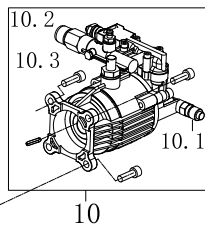

Model: WPX2700
 First Serial No: W271021A100
 Last Serial No:

Parts List Revision: 2021-09
 Sub-Assembly: Powertrain
 Illustration: 1148212110045EV R01 2021-08-25

Item	Description	Qty per Machine	Part Number
1	Crankcase Assembly	1	DJ 50120053
1.1	Crankcase	1	DJ 240210
1.2	Bearing	1	DJ 93009
1.3	Oil Seal	1	DJ 93507
1.4	Governor Assembly	1	DJ 244302
1.5	Swing Rod	1	DJ 243901
1.6	Swing Rod Washer	1	DJ 96804
1.7	Control Arm Clip	1	DJ 243902
1.8	Bolt, Drain Plug	2	DJ 91816
1.9	Washer, Drain Plug	2	DJ 94007
1.10	Windshield Assembly	1	DJ 245702
1.11	Bolt M6X20	1	DJ 91330
1.12	Q Shape Clip	1	DJ 240802
1.13	Oil Level Sensor	1	DJ 245102
1.14	Bolt M6X16	2	DJ 91329
1.15	Oil Level Switch	1	DJ 245104
1.16	Bolt M6X12	1	DJ 91325
2	Wind Duct Assembly	1	DJ 50130013
2.1	Wind Duct	1	DJ 240501
2.2	Bolt M6X12	2	DJ 91325
3	Camshaft Assembly	1	DJ 50150004
3.1	Valve Lifter	2	DJ 246102
3.2	Camshaft	1	DJ 242003
3.3	Rod, Push	2	DJ 241901
4	Crankshaft Assembly	1	DJ 240346
5	Crankcase Cover Assembly	1	DJ 50200030
5.1	Bearing	1	DJ 93009
5.2	Oil Seal	1	DJ 93507
5.3	Pin	2	DJ 240904
5.4	Crankcase Cover	1	DJ 240104
5.5	Oil Plug	1	DJ 241401-138
5.6	Oil Fill Plug & Dipstick	1	DJ 245601-138
5.7	Gasket ,Crankcase	1	DJ 96041
5.8	Bolt M8X30	6	DJ 91347
6	Speed Controller Assembly	1	DJ 50060023
6.1	Governor Arm	1	DJ 244001
6.2	Bolt M6X12	2	DJ 91325