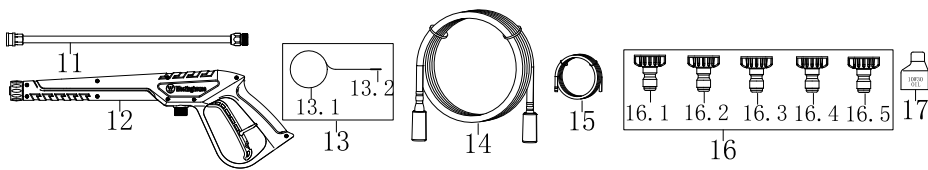

Model: WPX3200
First Serial No: W321021A100
Last Serial No:

Parts List Revision: 2021-09
Sub-Assembly: Powertrain
Illustration: 1148212110045EV R01 2021-08-25

Item	Description	Qty per Machine	Part Number
1	Crankcase Assembly	1	DJ 50120053
1.1	Crankcase	1	DJ 240210
1.2	Bearing	1	DJ 93009
1.3	Oil Seal	1	DJ 93507
1.4	Governor Assembly	1	DJ 244302
1.5	Swing Rod	1	DJ 243901
1.6	Swing Rod Washer	1	DJ 96804
1.7	Control Arm Clip	1	DJ 243902
1.8	Bolt, Drain Plug	2	DJ 91816
1.9	Washer, Drain Plug	2	DJ 94007
1.10	Windshield Assembly	1	DJ 245702
1.11	Bolt M6X20	1	DJ 91330
1.12	Q Shape Clip	1	DJ 240802
1.13	Oil Level Sensor	1	DJ 245102
1.14	Bolt M6X16	2	DJ 91329
1.15	Oil Level Switch	1	DJ 245104
1.16	Bolt M6X12	1	DJ 91325
2	Wind Duct Assembly	1	DJ 50130013
2.1	Wind Duct	1	DJ 240501
2.2	Bolt M6X12	2	DJ 91325
3	Camshaft Assembly	1	DJ 50150004
3.1	Valve Lifter	2	DJ 246102
3.2	Camshaft	1	DJ 242003
3.3	Rod, Push	2	DJ 241901
4	Crankshaft Assembly	1	DJ 240346
5	Crankcase Cover Assembly	1	DJ 50200030
5.1	Bearing	1	DJ 93009
5.2	Oil Seal	1	DJ 93507
5.3	Pin	2	DJ 240904
5.4	Crankcase Cover	1	DJ 240104
5.5	Oil Plug	1	DJ 241401-138
5.6	Oil Fill Plug & Dipstick	1	DJ 245601-138
5.7	Gasket ,Crankcase	1	DJ 96041
5.8	Bolt M8X30	6	DJ 91347
6	Speed Controller Assembly	1	DJ 50060023
6.1	Governor Arm	1	DJ 244001
6.2	Bolt M6X12	2	DJ 91325