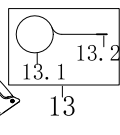

Model: WPX2700
 First Serial No: W271021A100
 Last Serial No:

Parts List Revision: 2021-09
 Sub-Assembly: Powertrain
 Illustration: 1148212110045EV R01 2021-08-25

Item	Description	Qty per Machine	Part Number
1	Crankcase Assembly	1	DJ 50120053
1.1	Crankcase	1	DJ 240210
1.2	Bearing	1	DJ 93009
1.3	Oil Seal	1	DJ 93507
1.4	Governor Assembly	1	DJ 244302
1.5	Swing Rod	1	DJ 243901
1.6	Swing Rod Washer	1	DJ 96804
1.7	Control Arm Clip	1	DJ 243902
1.8	Bolt, Drain Plug	2	DJ 91816
1.9	Washer, Drain Plug	2	DJ 94007
1.10	Windshield Assembly	1	DJ 245702
1.11	Bolt M6X20	1	DJ 91330
1.12	Q Shape Clip	1	DJ 240802
1.13	Oil Level Sensor	1	DJ 245102
1.14	Bolt M6X16	2	DJ 91329
1.15	Oil Level Switch	1	DJ 245104
1.16	Bolt M6X12	1	DJ 91325
2	Wind Duct Assembly	1	DJ 50130013
2.1	Wind Duct	1	DJ 240501
2.2	Bolt M6X12	2	DJ 91325
3	Camshaft Assembly	1	DJ 50150004
3.1	Valve Lifter	2	DJ 246102
3.2	Camshaft	1	DJ 242003
3.3	Rod, Push	2	DJ 241901
4	Crankshaft Assembly	1	DJ 240346
5	Crankcase Cover Assembly	1	DJ 50200030
5.1	Bearing	1	DJ 93009
5.2	Oil Seal	1	DJ 93507
5.3	Pin	2	DJ 240904
5.4	Crankcase Cover	1	DJ 240104
5.5	Oil Plug	1	DJ 241401-138
5.6	Oil Fill Plug & Dipstick	1	DJ 245601-138
5.7	Gasket ,Crankcase	1	DJ 96041
5.8	Bolt M8X30	6	DJ 91347
6	Speed Controller Assembly	1	DJ 50060023
6.1	Governor Arm	1	DJ 244001
6.2	Bolt M6X12	2	DJ 91325