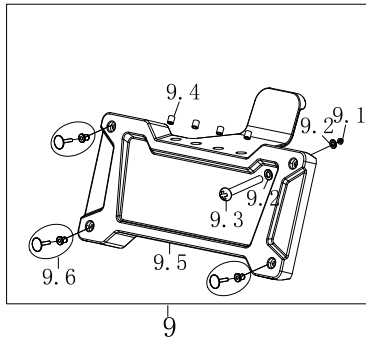

Model: WPX2700
 First Serial No: W271021A100
 Last Serial No:

Parts List Revision: 2021-09
 Sub-Assembly: Powertrain
 Illustration: 1148212110045EV R01 2021-08-25

Item	Description	Qty per Machine	Part Number
1	Crankcase Assembly	1	DJ 50120053
1.1	Crankcase	1	DJ 240210
1.2	Bearing	1	DJ 93009
1.3	Oil Seal	1	DJ 93507
1.4	Governor Assembly	1	DJ 244302
1.5	Swing Rod	1	DJ 243901
1.6	Swing Rod Washer	1	DJ 96804
1.7	Control Arm Clip	1	DJ 243902
1.8	Bolt, Drain Plug	2	DJ 91816
1.9	Washer, Drain Plug	2	DJ 94007
1.10	Windshield Assembly	1	DJ 245702
1.11	Bolt M6X20	1	DJ 91330
1.12	Q Shape Clip	1	DJ 240802
1.13	Oil Level Sensor	1	DJ 245102
1.14	Bolt M6X16	2	DJ 91329
1.15	Oil Level Switch	1	DJ 245104
1.16	Bolt M6X12	1	DJ 91325
2	Wind Duct Assembly	1	DJ 50130013
2.1	Wind Duct	1	DJ 240501
2.2	Bolt M6X12	2	DJ 91325
3	Camshaft Assembly	1	DJ 50150004
3.1	Valve Lifter	2	DJ 246102
3.2	Camshaft	1	DJ 242003
3.3	Rod, Push	2	DJ 241901
4	Crankshaft Assembly	1	DJ 240346
5	Crankcase Cover Assembly	1	DJ 50200030
5.1	Bearing	1	DJ 93009
5.2	Oil Seal	1	DJ 93507
5.3	Pin	2	DJ 240904
5.4	Crankcase Cover	1	DJ 240104
5.5	Oil Plug	1	DJ 241401-138
5.6	Oil Fill Plug & Dipstick	1	DJ 245601-138
5.7	Gasket ,Crankcase	1	DJ 96041
5.8	Bolt M8X30	6	DJ 91347
6	Speed Controller Assembly	1	DJ 50060023
6.1	Governor Arm	1	DJ 244001
6.2	Bolt M6X12	2	DJ 91325