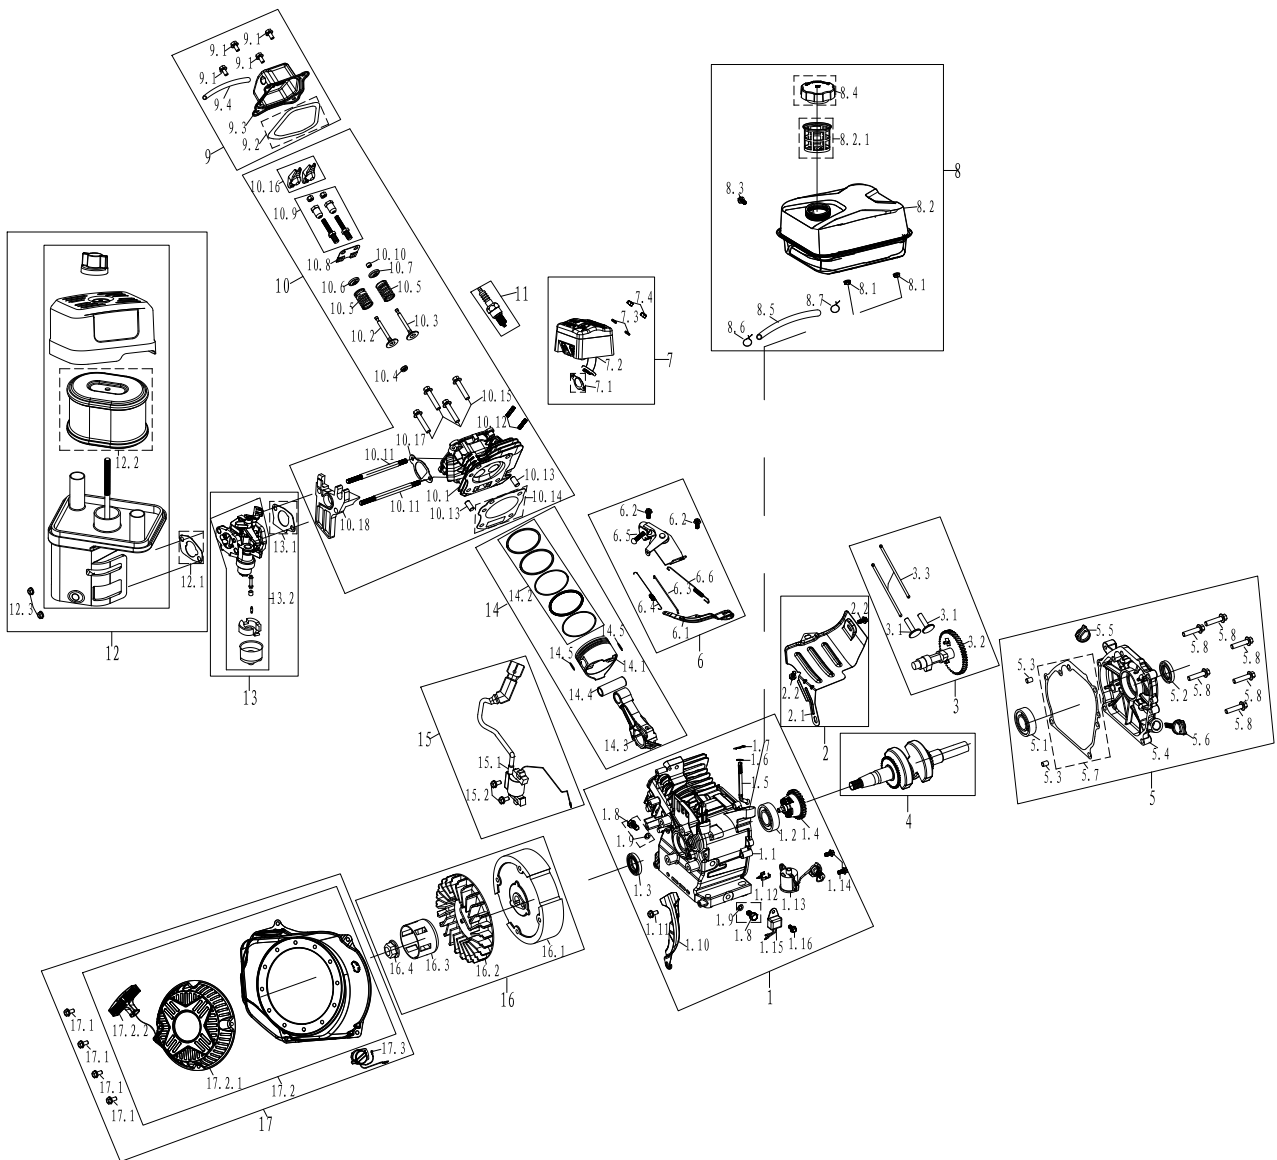

Model: WPX3200
First Serial No: W321021A100
Last Serial No:

Parts List Revision: 2021-09
Sub-Assembly: Ancillaries
Illustration: 9347923001389EV R01 2021-08-25

Item	Description	Qty per Machine	Part Number
1	Engine DH212	1	DJ 1148212110045
2	Detergent Tank Assembly	1	DJ 80100003
2.1	Detergent Tank Cap	1	DJ 814011-221
2.2	Detergent Tank	1	DJ 814032-017
2.3	Bolt M6X45	4	DJ 91860
2.4	Flat Washer M6	4	DJ 94220
2.5	Nut M6	4	DJ 90023
3	Foot Assembly	1	DJ 80210003
3.1	Nut M8	1	DJ 90039
3.2	Rubber Pad	1	DJ 813008
4	Lower Spray Gun Holder Assembly	1	DJ 80190002
4.1	Bolt M6X45	1	DJ 91860
4.2	Flat Washer M6	2	DJ 94220
4.3	Nut M6	1	DJ 90023
4.4	Lower Spray Gun Holder	1	DJ 814016
5	Wheel Assembly	1	DJ 80090004
5.1	Wheel	2	DJ 812001-131
5.2	Axle	2	DJ 816005
5.3	R-Clip	2	DJ 816004
6	Frame	1	DJ 80020005
6.1	Baseplate	1	DJ 815017-206
6.2	Nut M8	8	DJ 90018
6.3	Vibration Isolator	4	DJ 813042
6.4	Cable Clip	3	DJ 210801
6.5	Spring Buckle	2	DJ 816006
7	Handle Assembly	1	DJ 80030006
7.1	Handle	1	DJ 815466-206
7.2	Handle Foam	1	DJ 813005-052
8	Upper Spray Gun Holder Assembly	1	DJ 80140001
8.1	Upper Spray Gun Holder	1	DJ 814154
8.2	Push Fit Rivet	1	DJ 814001
9	Panel Assembly	1	DJ 80110005
9.1	Nut M6	1	DJ 90024
9.2	Flat Washer 6X12	2	DJ 94221
9.3	Bolt M6X50	1	DJ 91811
9.4	Nozzle Sleeve	5	DJ 813001
9.5	Hose and Nozzles Holder	1	DJ 814191-221