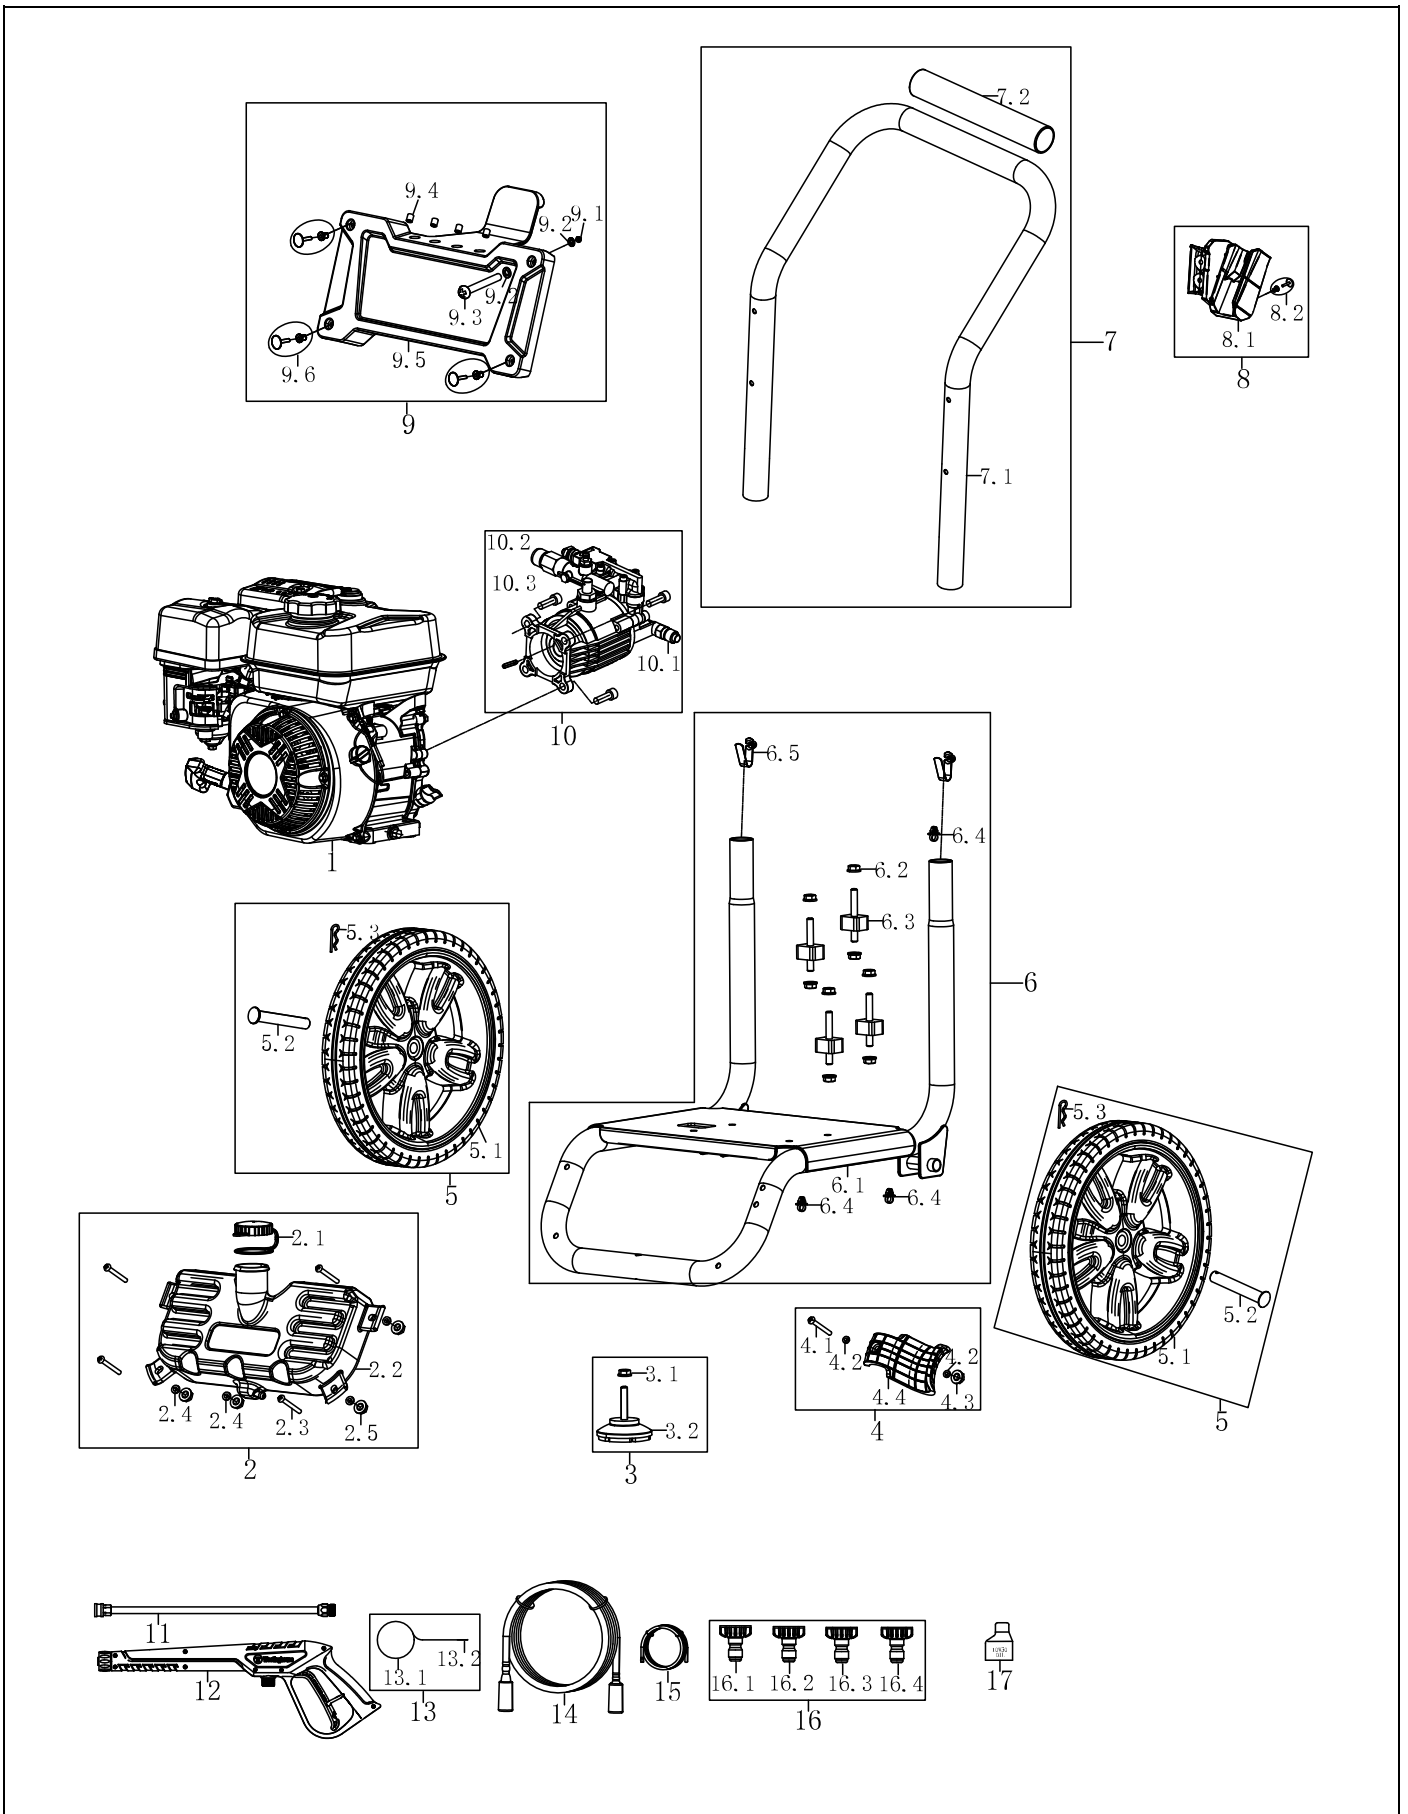

Item	Description	Qty per Machine	Part Number
1	Engine DH212	1	DJ 1148212110045
2	Soap Bottle Kit Assembly	1	DJ 80100003
2.1	Soap Bottle Cap	1	DJ 814011-221
2.2	Soap Bottle	1	DJ 814032-017
2.3	Bolt M6x45	4	DJ 91860
2.4	Flat Washer Ø6	4	DJ 94220
2.5	Nut M6	4	DJ 90023
3	Foot Pad Assembly	1	DJ 80210003
3.1	Nut M8	1	DJ 90039
3.2	Foot Pad	1	DJ 813008
4	Lower Gun Holder Kit Assembly	1	DJ 80190002
4.1	Bolt M6x45	1	DJ 91860
4.2	Flat Washer Ø6	2	DJ 94220
4.3	Nut M6	1	DJ 90023
4.4	Lower Gun Holder	1	DJ 814016
5	Wheel Kit Assembly	1	DJ 80090004
5.1	Wheel	2	DJ 812001-131
5.2	Axle	2	DJ 816005
5.3	R Pin	2	DJ 816004
6	Frame Base Kit Assembly	1	DJ 80020005
6.1	Frame Base	1	DJ 815017-206
6.2	Nut M8	8	DJ 90018
6.3	Isolation Pad	4	DJ 813042
6.4	Cable Clip	3	DJ 210801
6.5	Spring Buckle	2	DJ 816006
7	Frame Armrest Kit Assembly	1	DJ 80030006
7.1	Frame Armrest	1	DJ 815466-206
7.2	Protective Gloves	1	DJ 813005-052
8	Upper Gun Holder Kit Assembly	1	DJ 80140001
8.1	Upper Gun Holder	1	DJ 814154
8.2	Plastic Expand Screw	1	DJ 814001
9	Panel Assembly	1	DJ 80110006
9.1	Nut M6	1	DJ 90024
9.2	Flat Washer 6x 12	2	DJ 94221
9.3	Bolt M6*50	1	DJ 91811
9.4	Nozzle Cover	4	DJ 813001
9.5	Billboard	1	DJ 814188-221
9.6	Plastic Expand Screw	3	DJ 814001
10	Water Pump Kit Assembly	1	DJ 80400006
10.1	Water Pump Assembly	1	DJ 810449-2700

Item	Description	Qty per Machine	Part Number
10.2	Bolt M8*20	4	DJ 91345
10.3	Crankshaft Flat Key	1	DJ 246503
11	Spray Rod Assembly	1	DJ 817110
12	Spray Gun	1	DJ 817088-219
13	Needle Kit Assembly	1	DJ 80610002
13.1	Needle	1	DJ 816010
13.2	Needle Sheath	1	DJ 811004
14	High Pressure Pipe	1	DJ 811557
15	Liquid Suction Hose	1	DJ 811002
16	Nozzle Kit Assembly	1	DJ 80600002
16.1	Nozzle	1	DJ 817008
16.2	Nozzle	1	DJ 817010
16.3	Nozzle	1	DJ 817011
16.4	Nozzle	1	DJ 817085
17	Oil Bottle Assembly	1	DJ 99647