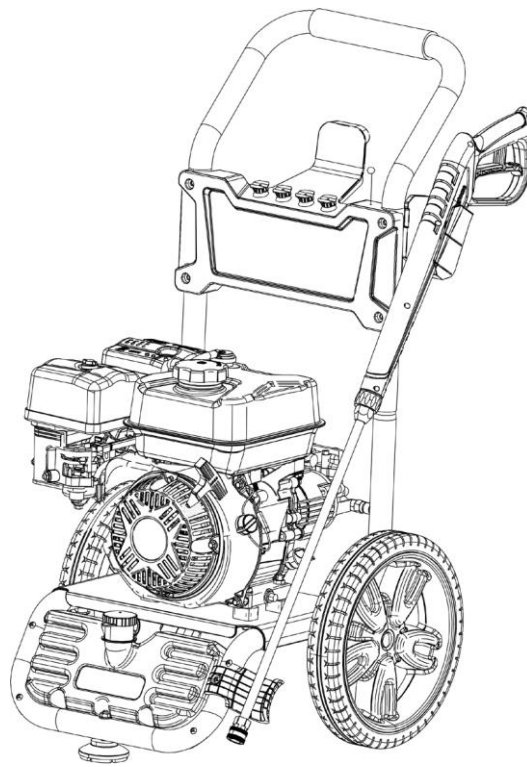

Westinghouse

INNOVATION YOU CAN BE SURE OF

Spare Parts Catalogue

WPX2700 Pressure Washer

Power - when you need it - where you need it

westinghouseoutdoorpower.com.au

Spare Parts

Model:	WPX2700	Parts List Revision:	9347923001372EV R01 2021-08-25
First Serial Number:		Sub-Assembly:	Ancillaries
Last Serial Number:		Illustration:	510272311480009 R01 2021-08-25

Item	Description	Qty per Machine	Part Number
1	Engine DH212	1	DJ 1148212110045
2	Soap Bottle Kit Assembly	1	DJ 80100003
2.1	Soap Bottle Cap	1	DJ 814011-221
2.2	Soap Bottle	1	DJ 814032-017
2.3	Bolt M6x45	4	DJ 91860
2.4	Flat Washer Ø6	4	DJ 94220
2.5	Nut M6	4	DJ 90023
3	Foot Pad Assembly	1	DJ 80210003
3.1	Nut M8	1	DJ 90039
3.2	Foot Pad	1	DJ 813008
4	Lower Gun Holder Kit Assembly	1	DJ 80190002
4.1	Bolt M6x45	1	DJ 91860
4.2	Flat Washer Ø6	2	DJ 94220
4.3	Nut M6	1	DJ 90023
4.4	Lower Gun Holder	1	DJ 814016
5	Wheel Kit Assembly	1	DJ 80090004
5.1	Wheel	2	DJ 812001-131
5.2	Axle	2	DJ 816005
5.3	R Pin	2	DJ 816004
6	Frame Base Kit Assembly	1	DJ 80020005
6.1	Frame Base	1	DJ 815017-206
6.2	Nut M8	8	DJ 90018
6.3	Isolation Pad	4	DJ 813042
6.4	Cable Clip	3	DJ 210801
6.5	Spring Buckle	2	DJ 816006
7	Frame Armrest Kit Assembly	1	DJ 80030006
7.1	Frame Armrest	1	DJ 815466-206
7.2	Protective Gloves	1	DJ 813005-052
8	Upper Gun Holder Kit Assembly	1	DJ 80140001
8.1	Upper Gun Holder	1	DJ 814154
8.2	Plastic Expand Screw	1	DJ 814001
9	Panel Assembly	1	DJ 80110006
9.1	Nut M6	1	DJ 90024
9.2	Flat Washer 6x 12	2	DJ 94221
9.3	Bolt M6*50	1	DJ 91811
9.4	Nozzle Cover	4	DJ 813001
9.5	Billboard	1	DJ 814188-221
9.6	Plastic Expand Screw	3	DJ 814001
10	Water Pump Kit Assembly	1	DJ 80400006
10.1	Water Pump Assembly	1	DJ 810449-2700