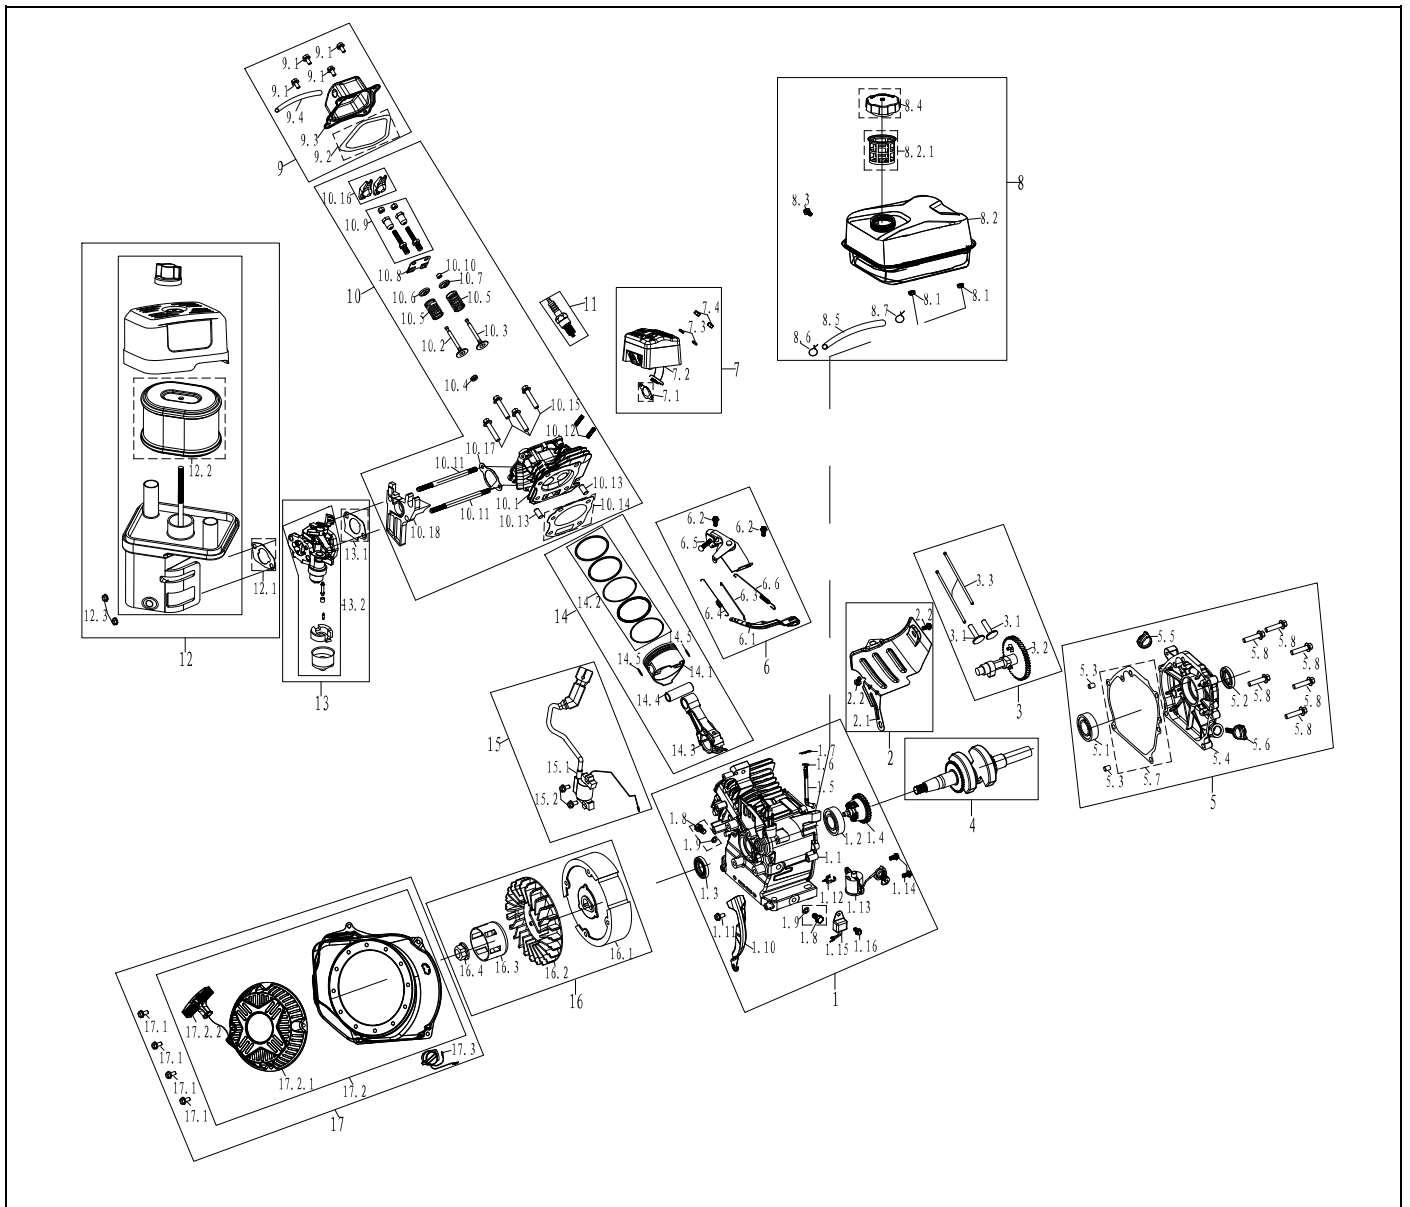

Item	Description	Qty per Machine	Part Number
12	Air Cleaner Kit Assembly	1	DJ 50030067
12.1	Steel Gasket	1	DJ 94226
12.2	Air Cleaner Assembly	1	DJ 242936
12.2.1	Air Cleaner Element	1	DJ 5322
12.3	Nut M6	2	DJ 90030
13	Carburettor Kit Assembly	1	DJ 50040107
13.1	Carburettor Gasket	1	DJ 242816-243
13.2	Muffler Kit Assembly	1	DJ 96051
14	Piston Ring Kit Assembly	1	DJ 50050013
14.1	Piston	1	DJ 241208
14.2	Piston Ring Assembly	1	DJ 241606
14.3	Connecting Rod Component	1	DJ 241503
14.4	The Piston Pin	1	DJ 245503
14.5	Piston Pin Retainer	2	DJ 241301
15	Ignition Coil Kit Assembly	1	DJ 50100037
15.1	Ignition Coil Assembly	1	DJ 97516
15.2	Bolt M6*25	2	DJ 91331
16	Flywheel Kit Assembly	1	DJ 50180007
16.1	Flywheel Components	1	DJ 240401
16.2	Impeller	1	DJ 244601
16.3	Starter Pully	1	DJ 244502
16.4	Impeller Nut M14*1.5	1	DJ 90003
17	Recoil Kit Assembly	1	DJ 50090052
17.1	Bolt M6*12	4	DJ 91325
17.2	Recoil Assembly	1	DJ 244791-221E
17.2.1	Recoil	1	DJ 5980-116
17.2.2	Pull Handle	1	DJ 5914-243
17.3	Switch Assembly	1	DJ 245205-243

Drawing No: 120021210096

Date: 2025-08-25

Rev: 01