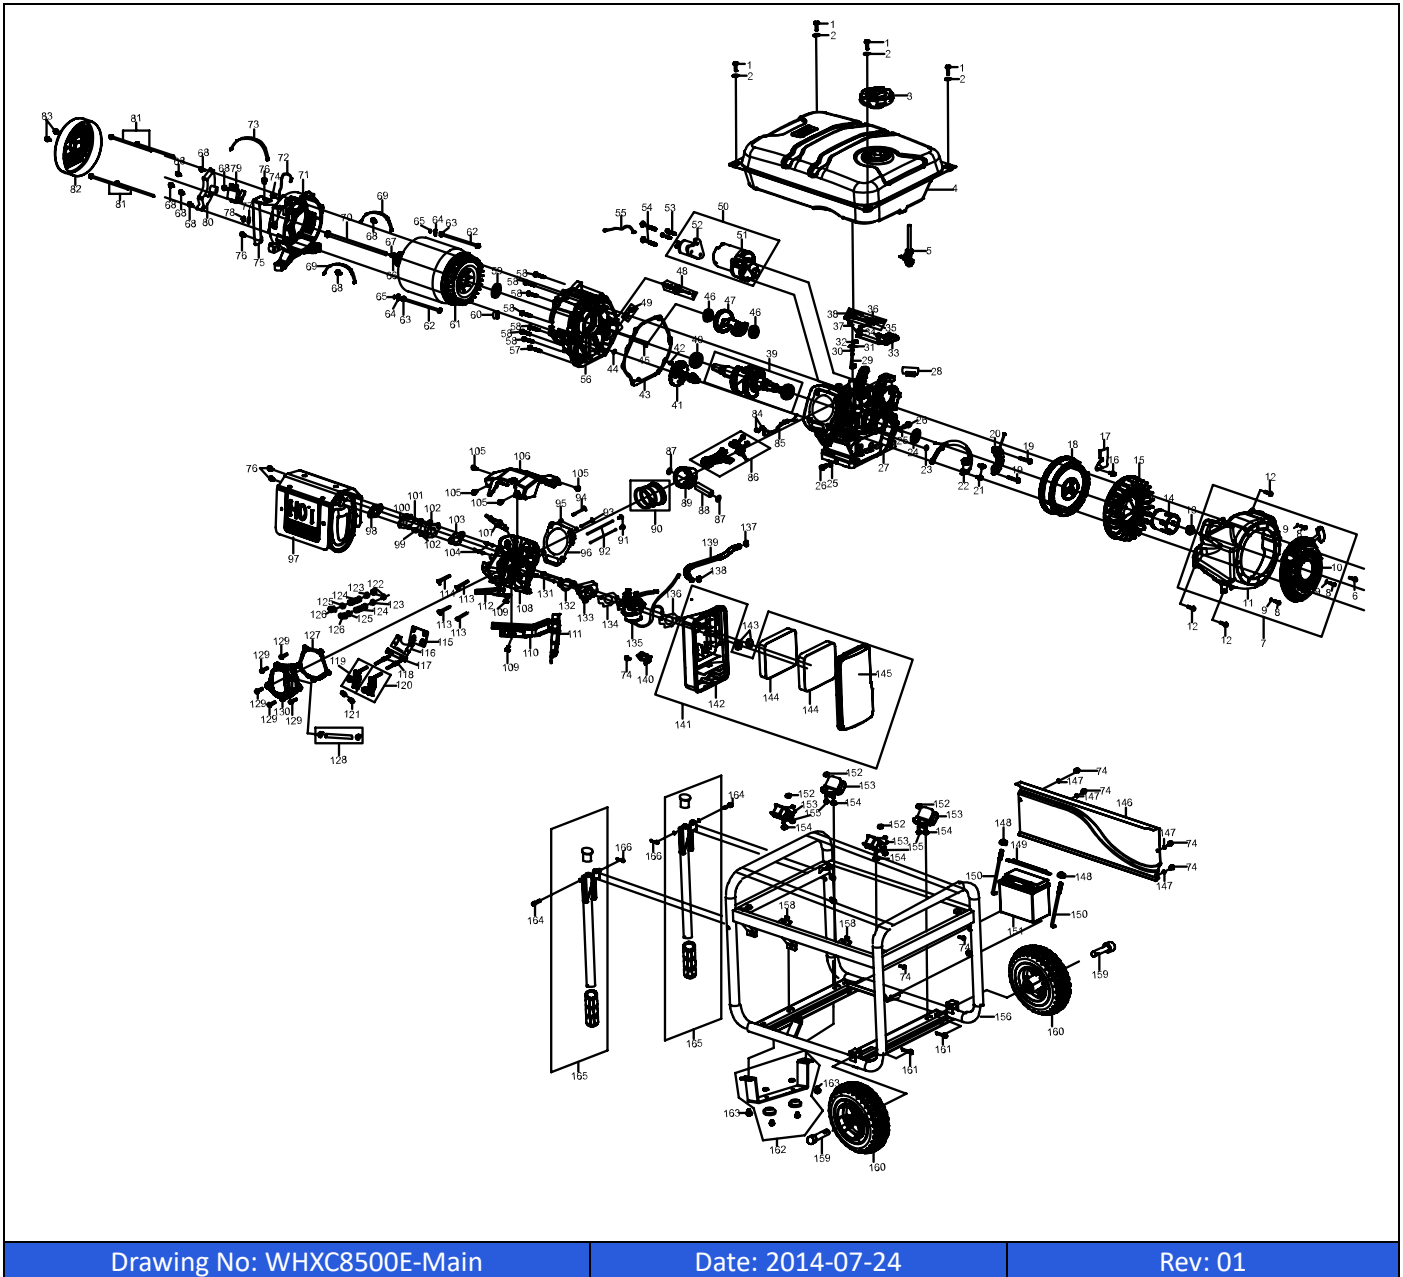

Spare Parts Catalogue

WHXC8500E V3 Portable Generator

westinghouseoutdoorpower.com.au

Powering People Since 1886.

Spare Parts

Model:	WHXC8500E	Parts List Revision:	2023-10-17
First Serial Number:	GB420E-22111098A0138	Sub-Assembly:	Main
Last Serial Number:		Illustration:	WHXC8500E-Main R01 2021-03-09

Item	Description	Qty per Machine	Part Number
1	Bolt M6x28	4	ZN 150026
2	Washer 6.5IDx25ODx2	4	ZN 150027
3	Cap - Fuel Tank	1	ZN 150103
4	Fuel Tank 25L Blue	1	ZN 150042
4.1	Fuel Gauge (Superseded by ZN 300276)	1	ZN 150006
4.1a	Fuel Gauge	1	ZN 300276
4.2	Gasket - Fuel Gauge	1	ZN 150007
4.3	Fuel Strainer	1	ZN 150009
5	Valve - Fuel Shut Off	1	ZN 150013
6	Bolt M6x16	1	ZN 110143
7	Recoil Starter Assembly	1	
8	Bolt M6x8	3	
9	Washer M6	3	
10	Recoil Starter	1	ZN 170011
10a	Recoil Starter	1	ZN 100055306-0004
11	Blower Housing	1	
12	Bolt M6x12	3	ZN 110019
13	Nut M16x1.5	1	
14	Starter Cup	1	
15	Cooling Fan	1	
16	Bolt M6x8	1	
17	Wire Plate	1	
18	Flywheel	1	
19	Bolt M6x30	2	
20	Charging Coil	1	ZN 180206
21	Bolt	2	
22	Ignition Module	1	ZN 180223
23	Bush 8IDx12ODx8	1	
24	Oil Seal 35IDx52ODx7	1	ZN 180309
25	Washer 12IDx20ODx2	2	
26	Drain Bolt M12x1.5x15	2	
27	Crankcase	1	
28	Clamp	1	
29	Governor Gear Shaft	1	
30	Washer 8IDx20ODx0.8	1	
31	Oil Seal 8IDx14ODx4	1	ZN 180027
32	Cotter Pin	1	
33	Governor Gear Bracket Assembly	1	ZN 180029
34	Bolt M8x14	2	

Item	Description	Qty per Machine	Part Number
166	Cotter Pin	2	ZN 100077
167	Engine Complete 420cc	1	ZN 180139

Drawing No: WHXC8500E-Main

Date: 2014-07-24

Rev: 01

Spare Parts

Model:	WHXC8500E	Parts List Revision:	2023-10-17
First Serial Number:	GB420E-22111098A0138	Sub-Assembly:	Control Panel
Last Serial Number:		Illustration:	WHXC8500E-Panel R00 2014-07-24