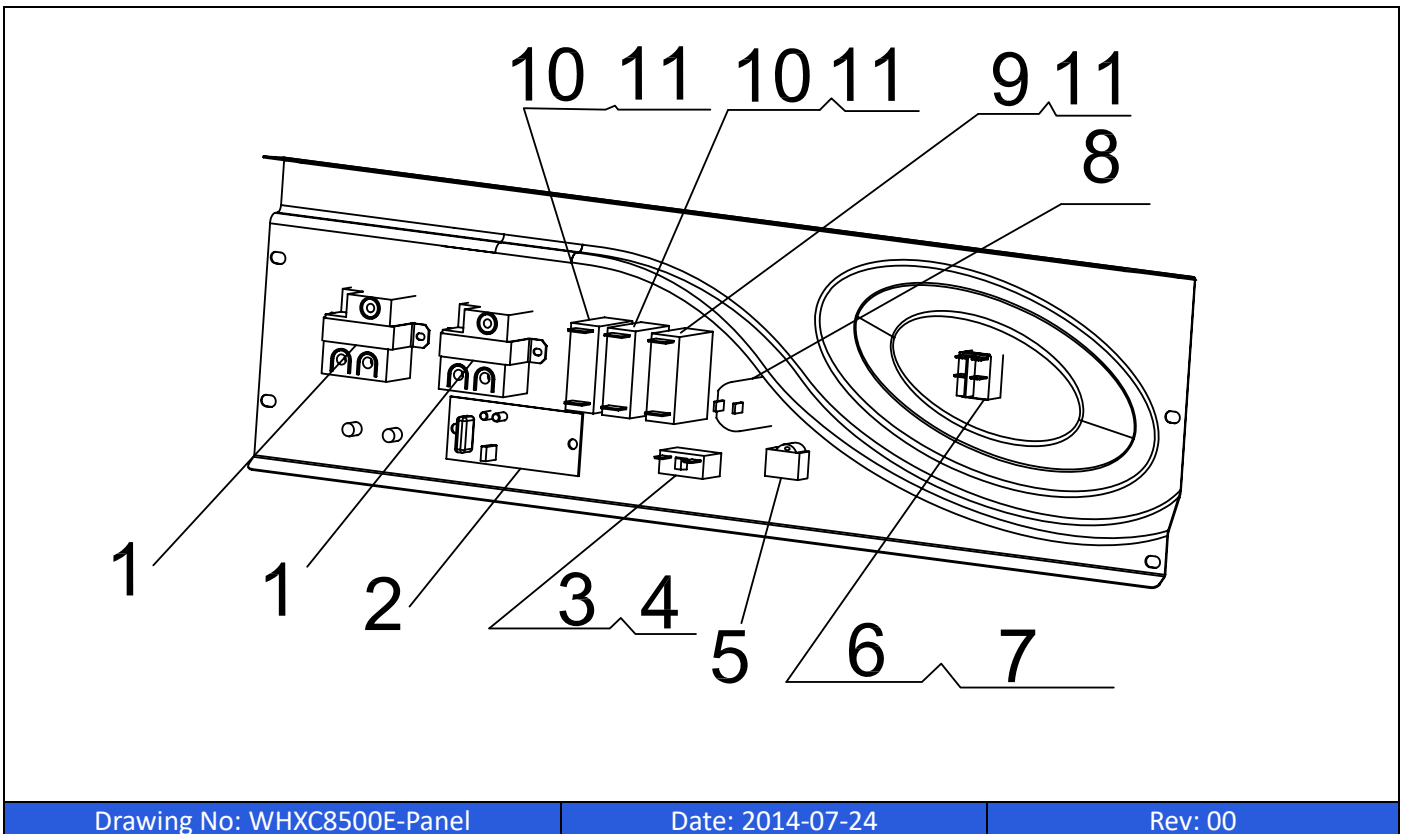

Spare Parts

Model:	WHXC8500E	Parts List Revision:	2023-10-17
First Serial Number:	GB420E-22111098A0138	Sub-Assembly:	Control Panel
Last Serial Number:		Illustration:	WHXC8500E-Panel R00 2014-07-24

Item	Description	Qty per Machine	Part Number
1	240 V AC, 15 A, IP44 Socket Outlet	2	ZN 130033
2	VFT Meter (2016 and onwards)	1	ZN 130144
3	10 A DC Circuit Breaker	1	ZN 130046
4	DC Circuit Breaker Cover	1	ZN 130050
5	Oil Alert Amplifier	1	ZN 130047
6	Rocker Start Switch	1	ZN 130006
7	Rocker Switch Cover	1	ZN 130048
8	12 V DC, IP44 Outlet	1	ZN 130045
9	29 A AC Circuit Breaker 2P (2018 May and onwards)	1	ZN 300275
10	20 A AC Circuit Breaker	2	ZN 130090
11	AC Circuit Breaker Cover	3	ZN 130049

Drawing No: WHXC8500E-Panel

Date: 2014-07-24

Rev: 00