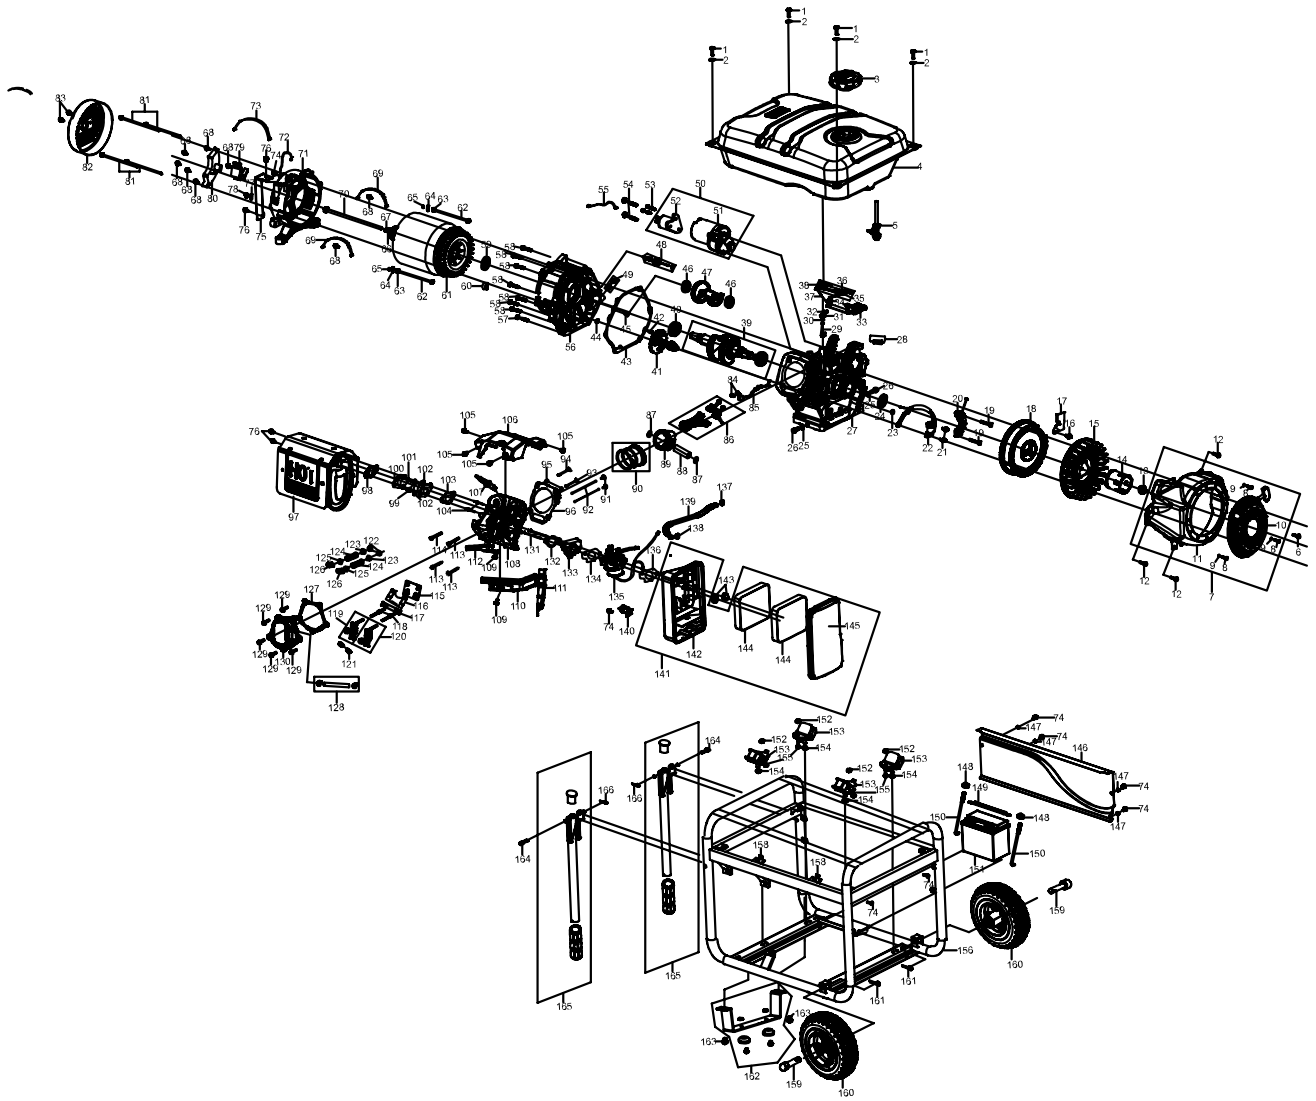

Item	Description	Qty per Machine	Part Number
149	Storage Battery Base Plate	1	
150	Storage Battery Fixed Bolt	2	
151	Battery	1	ZN 100024
152	Nut M10x1.25	4	
153	Shock Mount	4	ZN 100136
154	Nut M8	4	ZN 100098
155	Bolt M10x1.25x40	4	
156	Frame Assembly	1	ZN 100154878-0001
157	Nut M6	4	
158	Shock Mount	2	
159	25cm Wheel Axle Pin	2	ZN 100064
160	25cm Wheel	2	ZN 100065
161	Cotter Pin	2	ZN 100083
162	Foot Support Assembly	1	ZN 100067
163	Bolt M8x16	2	ZN 100096
164	Clevis Pin 8Dx55	2	ZN 100074
165	Handle Assembly	2	ZN 100075
166	Cotter Pin	2	ZN 100077
167	Engine Complete 420cc	1	ZN 1ZW7DF040
168	Stepping Motor	1	ZN 100061511

Drawing No: WHXC8500E-AS-Main

Date: 2014-07-24

Rev: 00