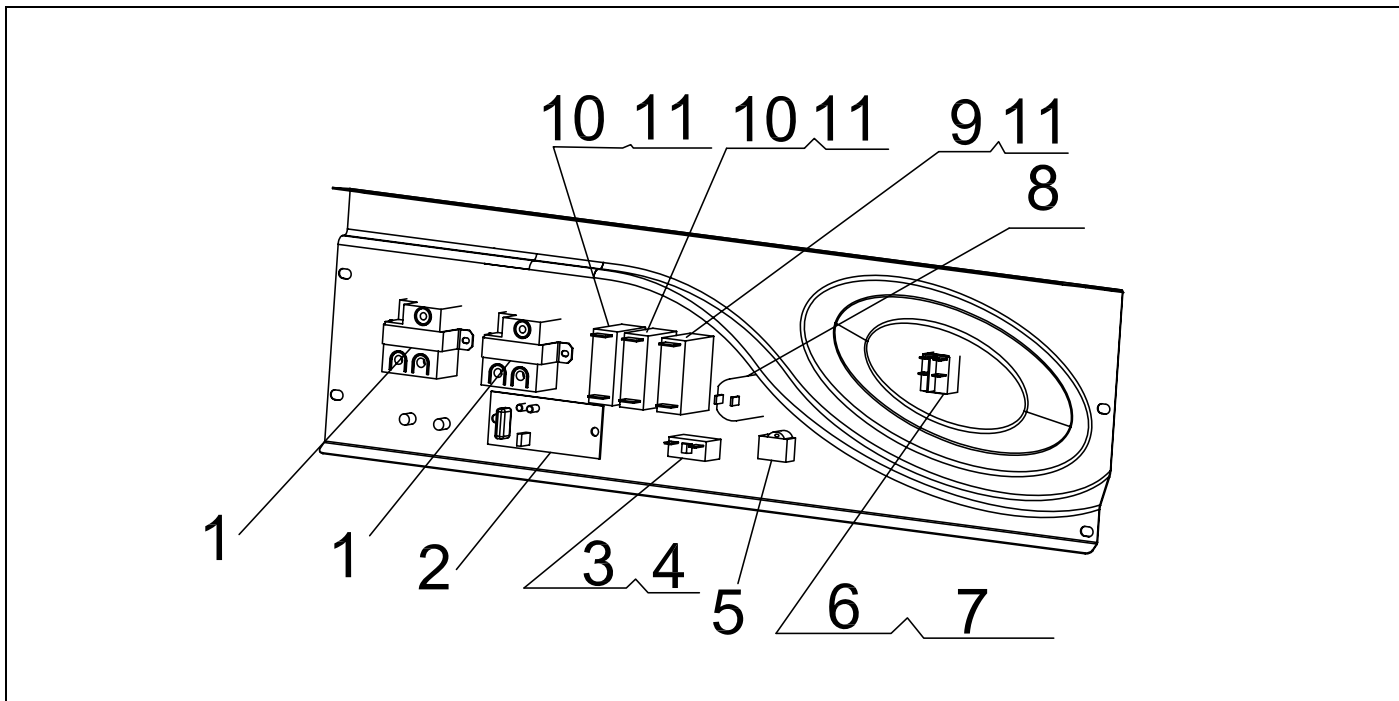

Spare Parts

Model:	WHXC7000	Parts List Revision:	2023-10-17
First Serial Number:	GB420-22111117A0021	Sub-Assembly:	Control Panel
Last Serial Number:		Illustration:	WHXC7000-Panel R00 2014-07-24

Item	Description	Qty per Machine	Part Number
1	240 V AC, 15 A, IP44 Socket Outlet	2	ZN 130033
2	VFT Meter (2016 and onwards)	1	ZN 130144
3	10 A DC Circuit Breaker	1	ZN 130046
4	DC Circuit Breaker Cover	1	ZN 130050
5	Oil Alert Amplifier	1	ZN 130047
6	Rocker Start Switch	1	ZN 130005
7	Rocker Switch Cover	1	ZN 130048
8	12 V DC, IP44 Outlet	1	ZN 130045
9	23 A AC Circuit Breaker 2P (2018 May and onwards)	1	ZN 300274
10	20 A AC Circuit Breaker	2	ZN 130190
11	AC Circuit Breaker Cover	3	ZN 130049

Drawing No: WHXC7000-Panel	Date: 2014-07-24	Rev: 00