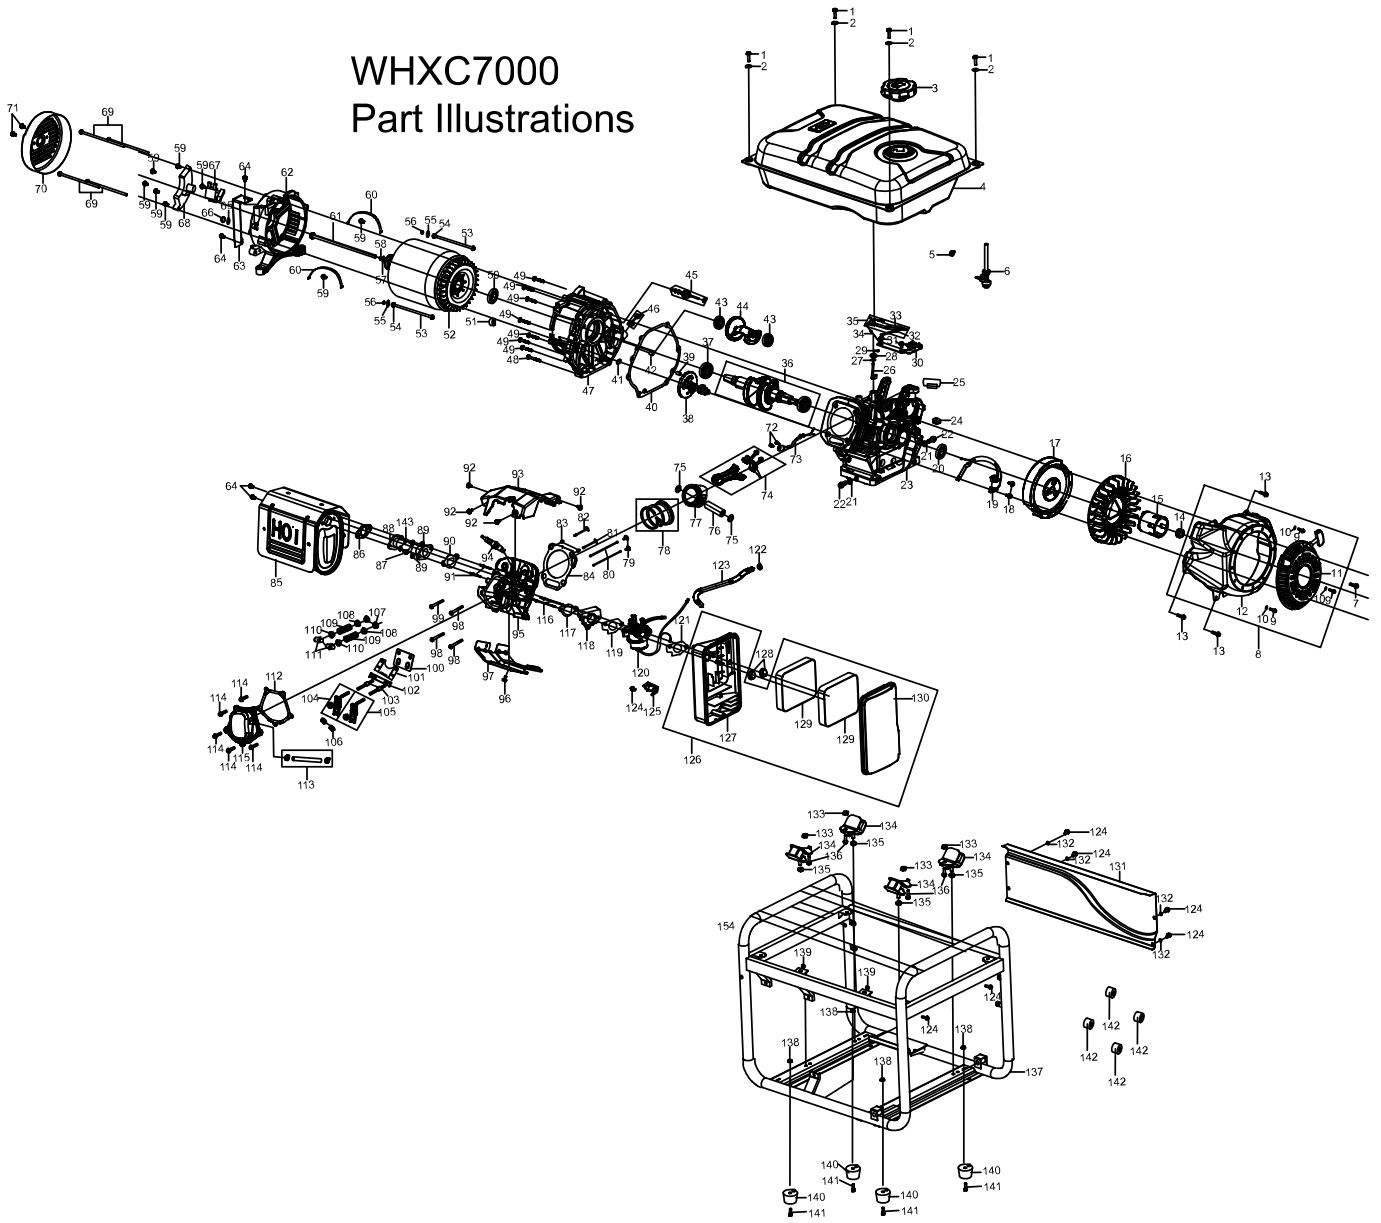

Item	Description	Qty per Machine	Part Number
122	Clamp - Fuel Hose	1	ZN 150034
123	Fuel Hose	1	ZN 150018
124	Bolt M6x12	7	ZN 110126
125	Air Filter Support	1	
126	Air Filter Assembly	1	ZN 160029
127	Air Filter Base	1	
128	Nut M6	2	
129	Air Filter Element	2	ZN 160030
130	Air Filter Cover	1	
131	Control Panel	1	ZN 130026
132	Gasket	4	
133	Nut M10x1.25	4	
134	Shock Mount	4	ZN 100136
135	Nut M8	4	ZN 100098
136	Bolt M10x1.25x40	4	
137	Frame Assembly	1	ZN 100090
138	Nut M6	4	
139	Shock Mount	2	
140	Rubber Foot	4	
141	Bolt M6x12	4	
142	Plug	4	
143	Washer M8	2	
144	Engine Complete 357cc	1	ZN 180138

WHXC7000 Part Illustrations

Drawing No: WHXC7000-Main

Date: 2014-07-24

Rev: 00