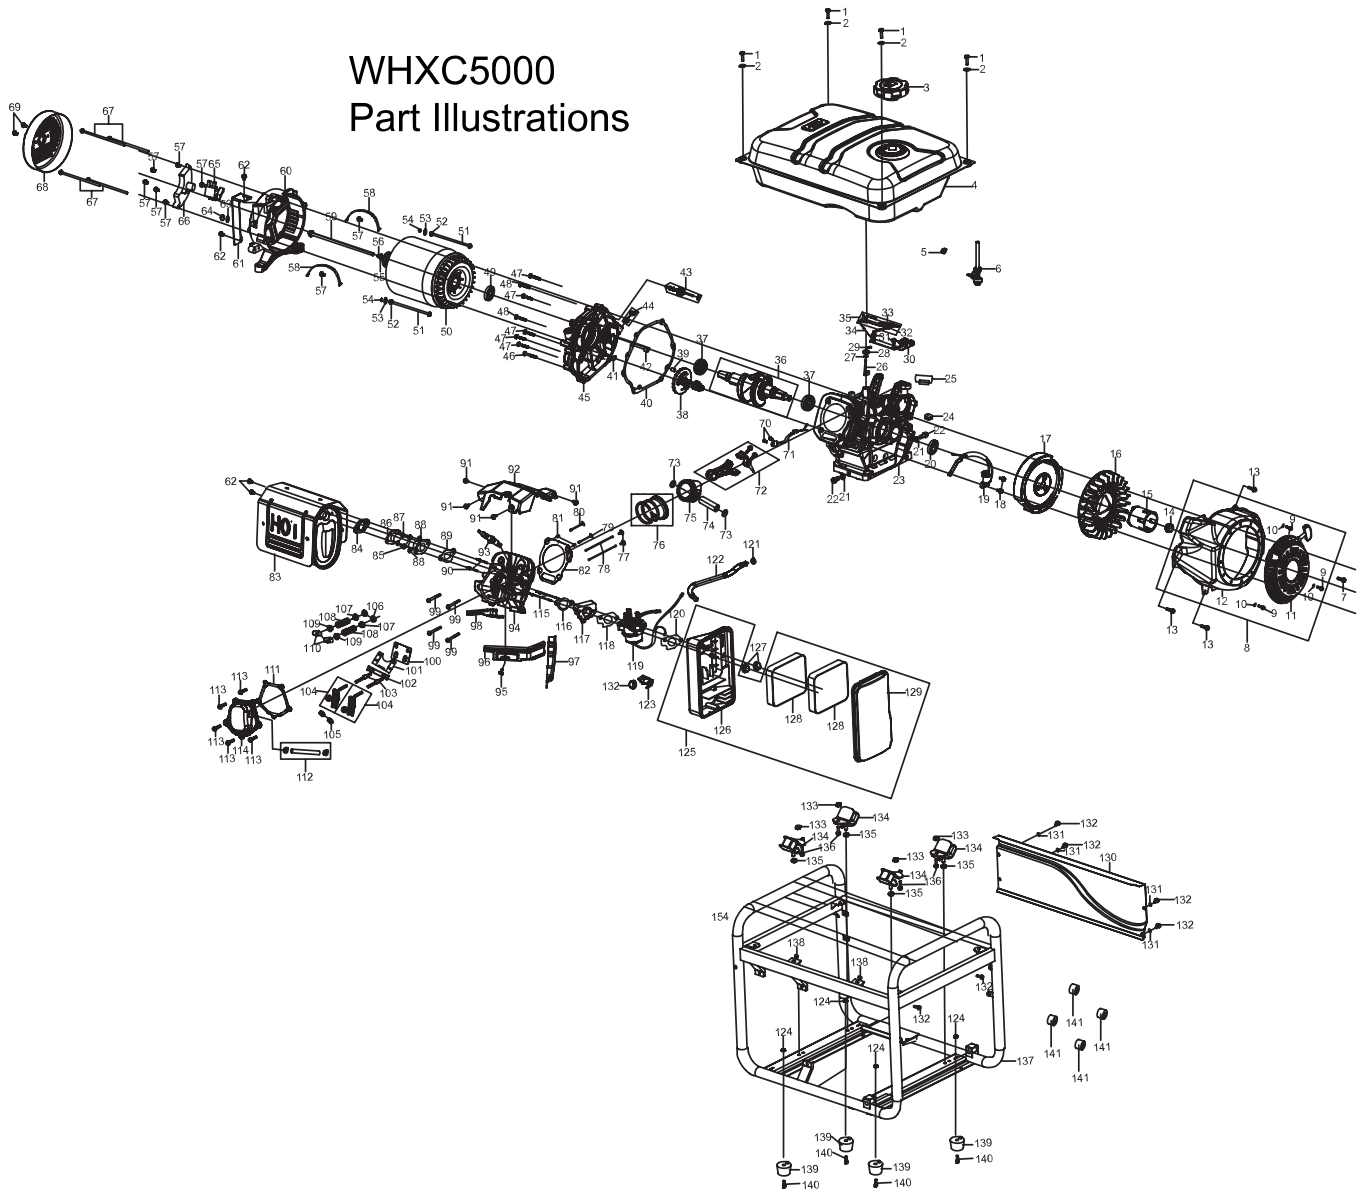

Item	Description	Qty per Machine	Part Number
122	Fuel Hose	1	ZN 150018
123	Air Filter Support	1	
124	Nut M6	4	
125	Air Filter Assembly	1	ZN 160029
126	Air Filter Base	1	
127	Nut M6	2	
128	Air Filter Element	2	ZN 160030
129	Air Filter Cover	1	
130	Control Panel	1	ZN 130025
131	Gasket	4	
132	Bolt M6x12	7	ZN 110126
133	Nut M10x1.25	4	
134	Shock Mount	4	ZN 100136
135	Nut M8	4	
136	Bolt M10x1.25x40	4	
137	Frame Assembly	1	ZN 100089
138	Shock Mount	2	
139	Rubber Foot	4	
140	Bolt M6x12	4	
141	Plug	4	
142	Engine Complete 292cc	1	ZN 180137

WHXC5000 Part Illustrations

Drawing No: WHXC5000-Main

Date: 2014-07-24

Rev: 00