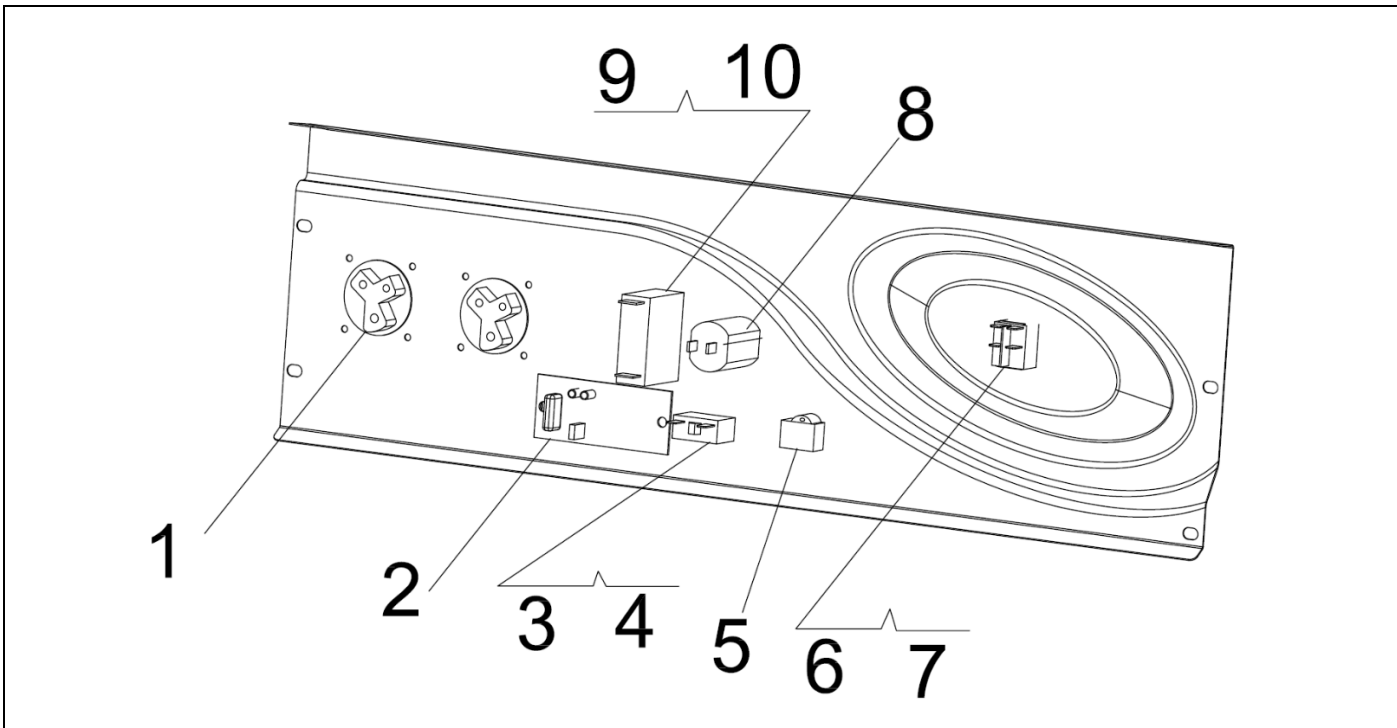

## Spare Parts

Model: WHXC3750	Parts List Revision: 2023-10-17	
First Serial Number: GB225-22111068A0130	Sub-Assembly: Panel	
Last Serial Number:	Illustration: WHXC3750-Panel R01 2021-03-09	

Item	Description	Qty per Machine	Part Number
1	240 V AC, 15 A, IP44 Socket Outlet	2	ZN 130033
2	VFT Meter (2016 and onwards)	1	ZN 130144
3	10 A DC Circuit Breaker	1	ZN 130046
4	DC Circuit Breaker Cover	1	ZN 130050
5	Oil Alert Amplifier	1	ZN 130047
6	Rocker Start Switch	1	ZN 130056
7	Rocker Switch Cover	1	ZN 130048
8	12 V DC, IP44 Outlet	1	ZN 130045
9	13 A AC Circuit Breaker 2P (2018 May and onwards)	1	ZN 300272
10	AC Circuit Breaker Cover	1	ZN 130049