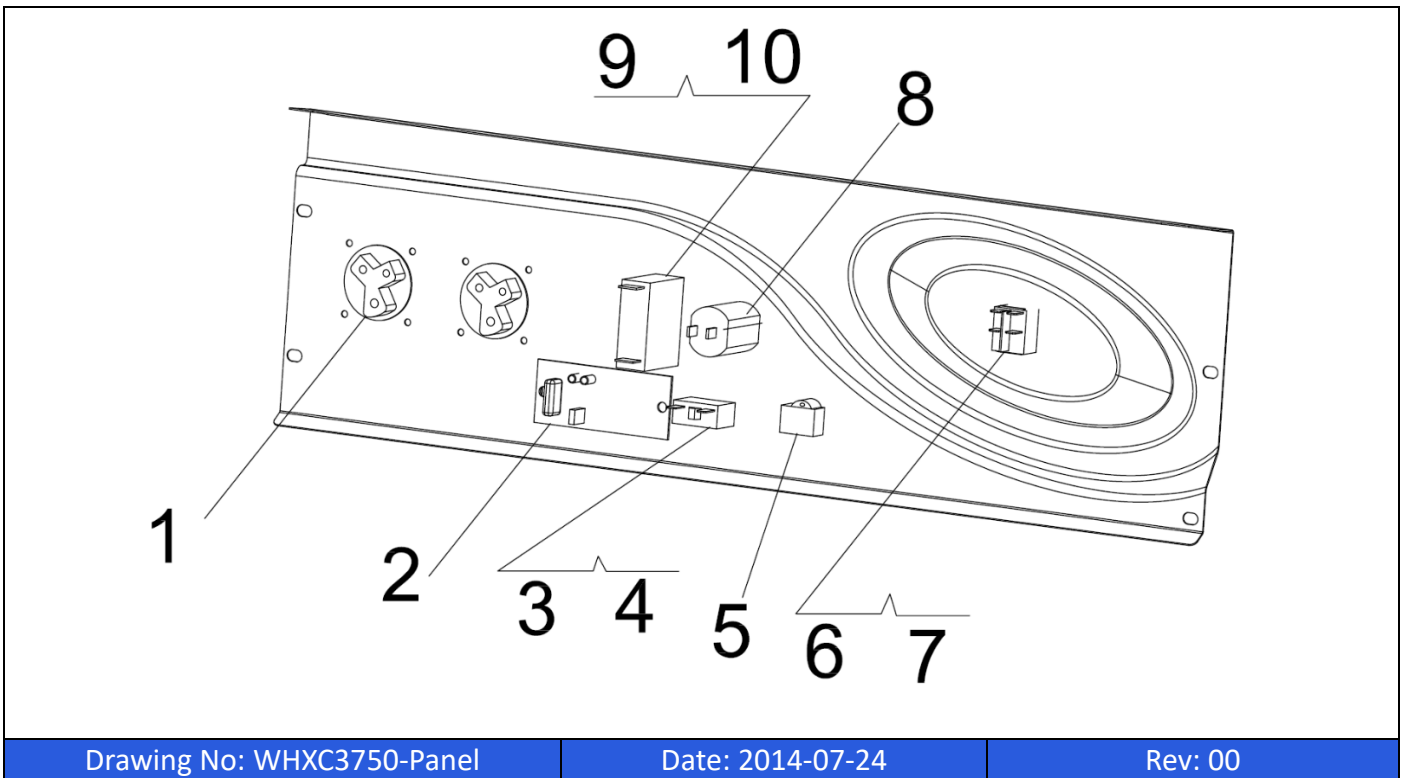

Spare Parts

Model:	WHXC3750	Parts List Revision:	2023-10-17
First Serial Number:	GB225-22111068A0130	Sub-Assembly:	Control Panel
Last Serial Number:		Illustration:	WHXC3750-Panel R00 2014-07-24

Item	Description	Qty per Machine	Part Number
1	240 V AC, 15 A, IP44 Socket Outlet	2	ZN 130033
2	VFT Meter	1	ZN 130031
2a	VFT Meter (2016 and onwards)	1	ZN 130144
3	10 A DC Circuit Breaker	1	ZN 130046
4	DC Circuit Breaker Cover	1	ZN 130050
5	Oil Alert Amplifier	1	ZN 130047
6	Rocker Start Switch	1	ZN 130056
7	Rocker Switch Cover	1	ZN 130048
8	12 V DC, IP44 Outlet	1	ZN 130045
9	13 A AC Circuit Breaker 2P (2018 May and onwards)	1	ZN 300272
10	AC Circuit Breaker Cover	1	ZN 130049

Drawing No: WHXC3750-Panel

Date: 2014-07-24

Rev: 00