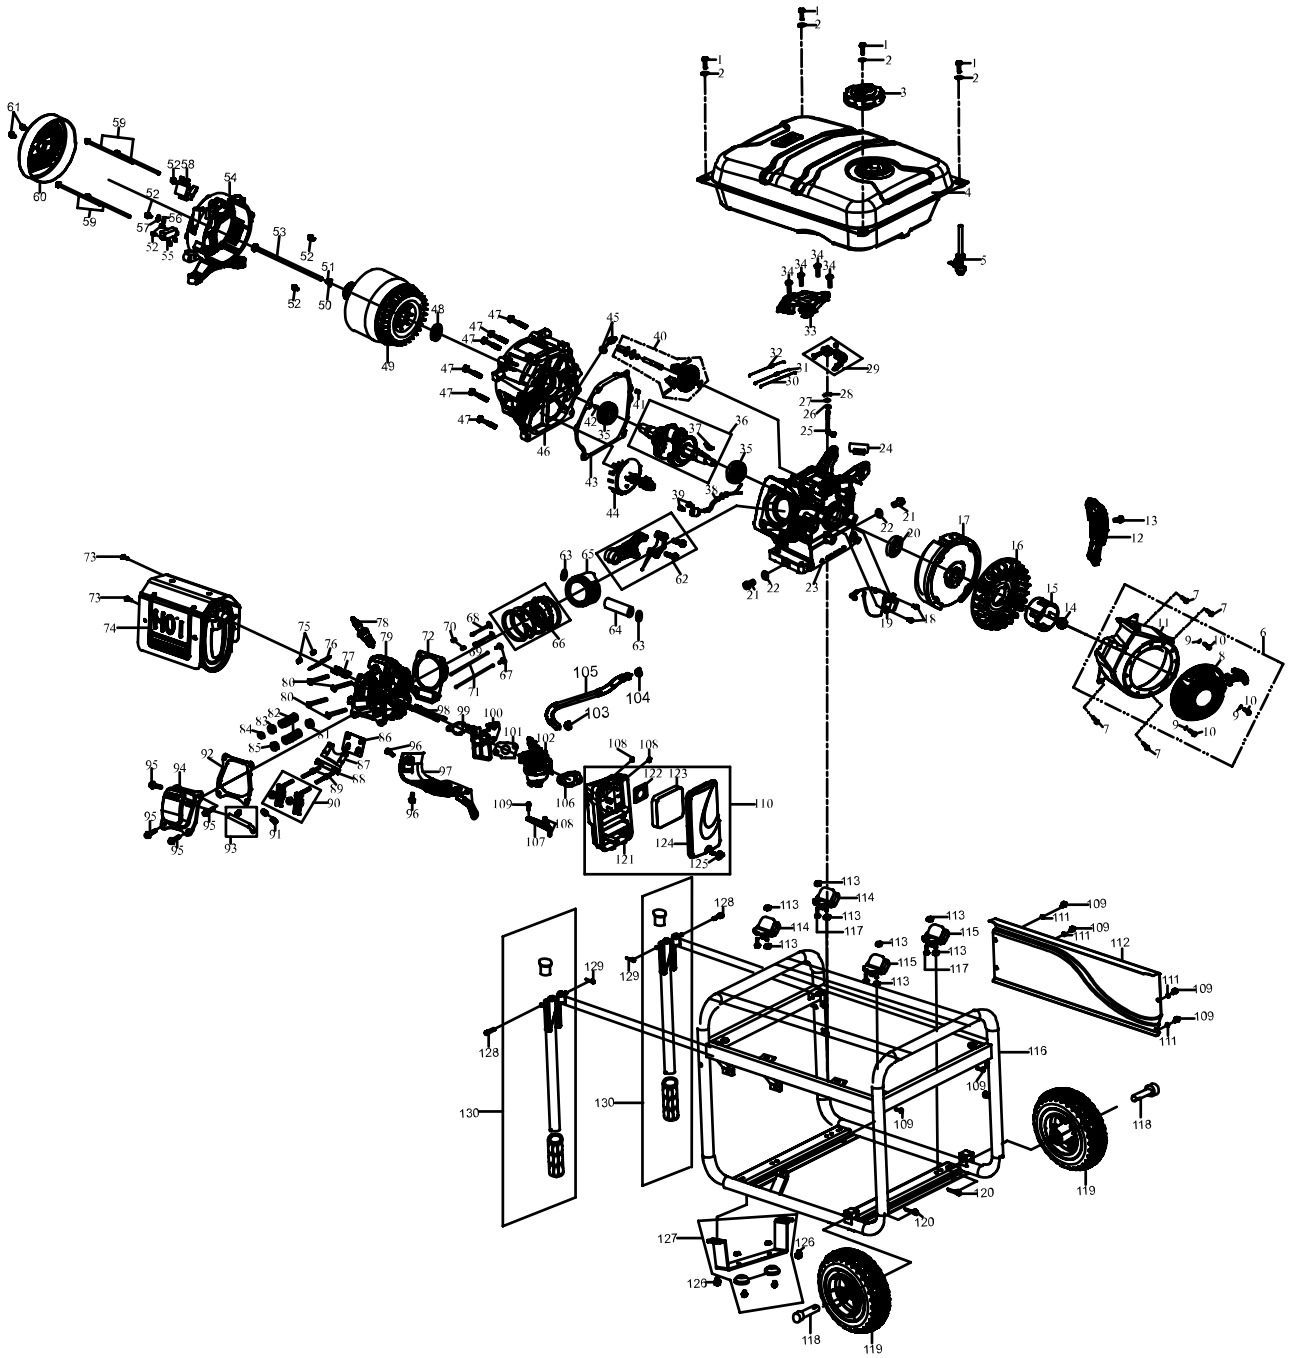

Item	Description	Qty per Machine	Part Number
122	Air Filter Firewall	1	
123	Air Filter Element	1	ZN 100004771
124	Air Filter Cover	1	
125	Air Filter Bolt	1	
126	Bolt M8x16	2	ZN 100096
127	Foot Support Assembly	1	ZN 100100
128	Clevis Pin 8Dx55	2	ZN 100074
129	Cotter Pin	2	ZN 100077
130	Handle Assembly	2	ZN 100099
131	Engine Complete 224cc	1	ZN 1ZW7DF041

Drawing No: WHXC3750-Main

Date: 2021-03-09

Rev: 01