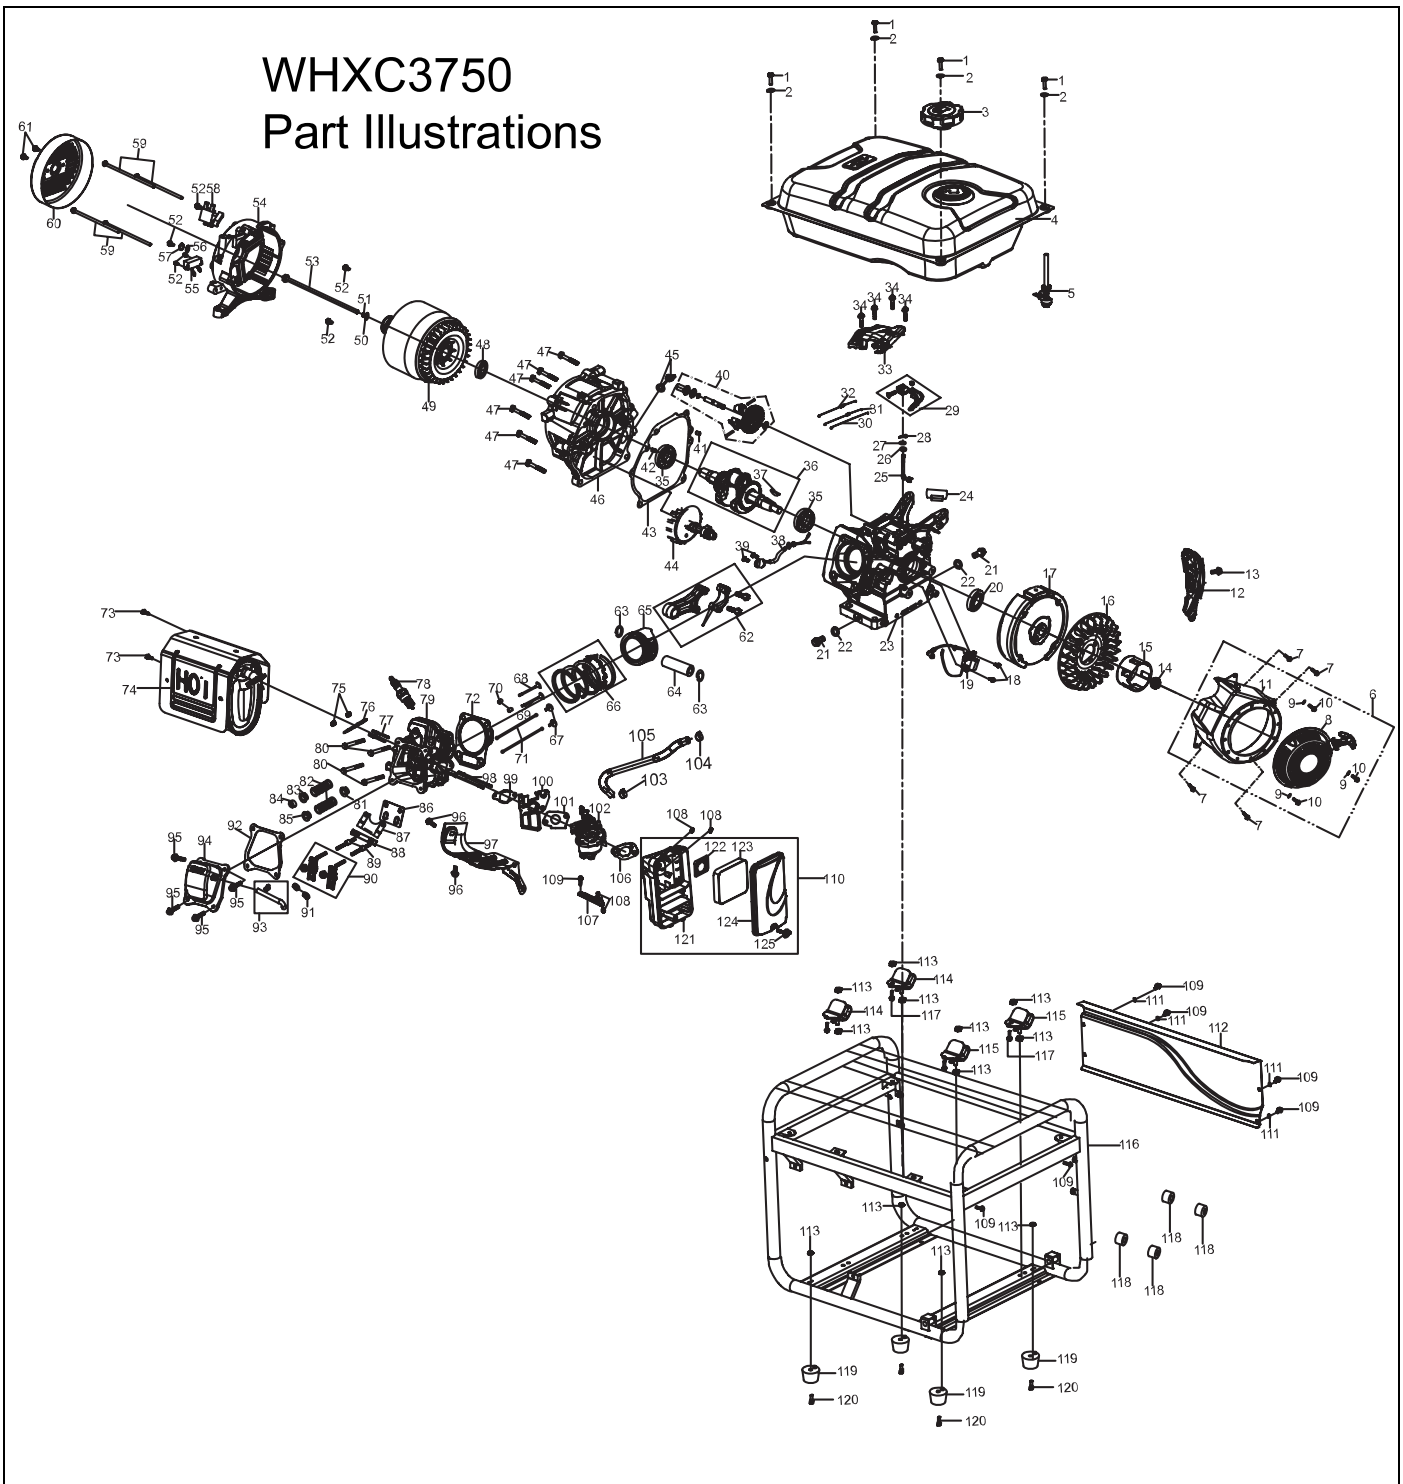

Item	Description	Qty per Machine	Part Number
122	Air Filter Firewall	1	
123	Air Filter Element	1	ZN 160032
124	Air Filter Cover	1	
125	Air Filter Bolt	1	
126	Engine Complete 208cc	1	ZN 180136

Drawing No: WHXC3750-Main

Date: 2014-07-24

Rev: 00