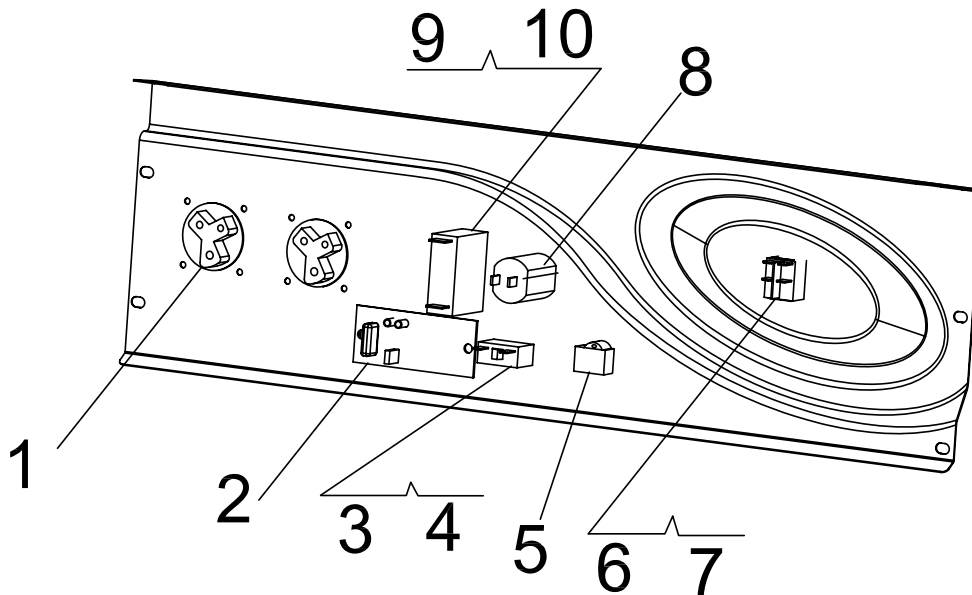

Spare Parts

Model:	WHXC3750	Parts List Revision:	2023-10-17
First Serial Number:	10390A0513109800001	Sub-Assembly:	Control Panel
Last Serial Number:	10390A0516129999999	Illustration:	WHXC3750-Panel R00 2014-07-24

Item	Description	Qty per Machine	Part Number
1	240 V AC, 15 A, IP44 Socket Outlet	2	ZN 130033
2	VFT Meter	1	ZN 130031
2a	VFT Meter (2016 and onwards)	1	ZN 130144
3	10 A DC Circuit Breaker	1	ZN 130046
4	DC Circuit Breaker Cover	1	ZN 130050
5	Oil Alert Amplifier	1	ZN 130047
6	Rocker Start Switch	1	ZN 130056
7	Rocker Switch Cover	1	ZN 130048
8	12 V DC, IP44 Outlet	1	ZN 130045
9	13 A AC Circuit Breaker	1	ZN 130087
9a	13 A AC Circuit Breaker 2P (2018 May and onwards)	1	ZN 300272
10	AC Circuit Breaker Cover	1	ZN 130049

Drawing No: WHXC3750-Panel

Date: 2014-07-24

Rev: 00