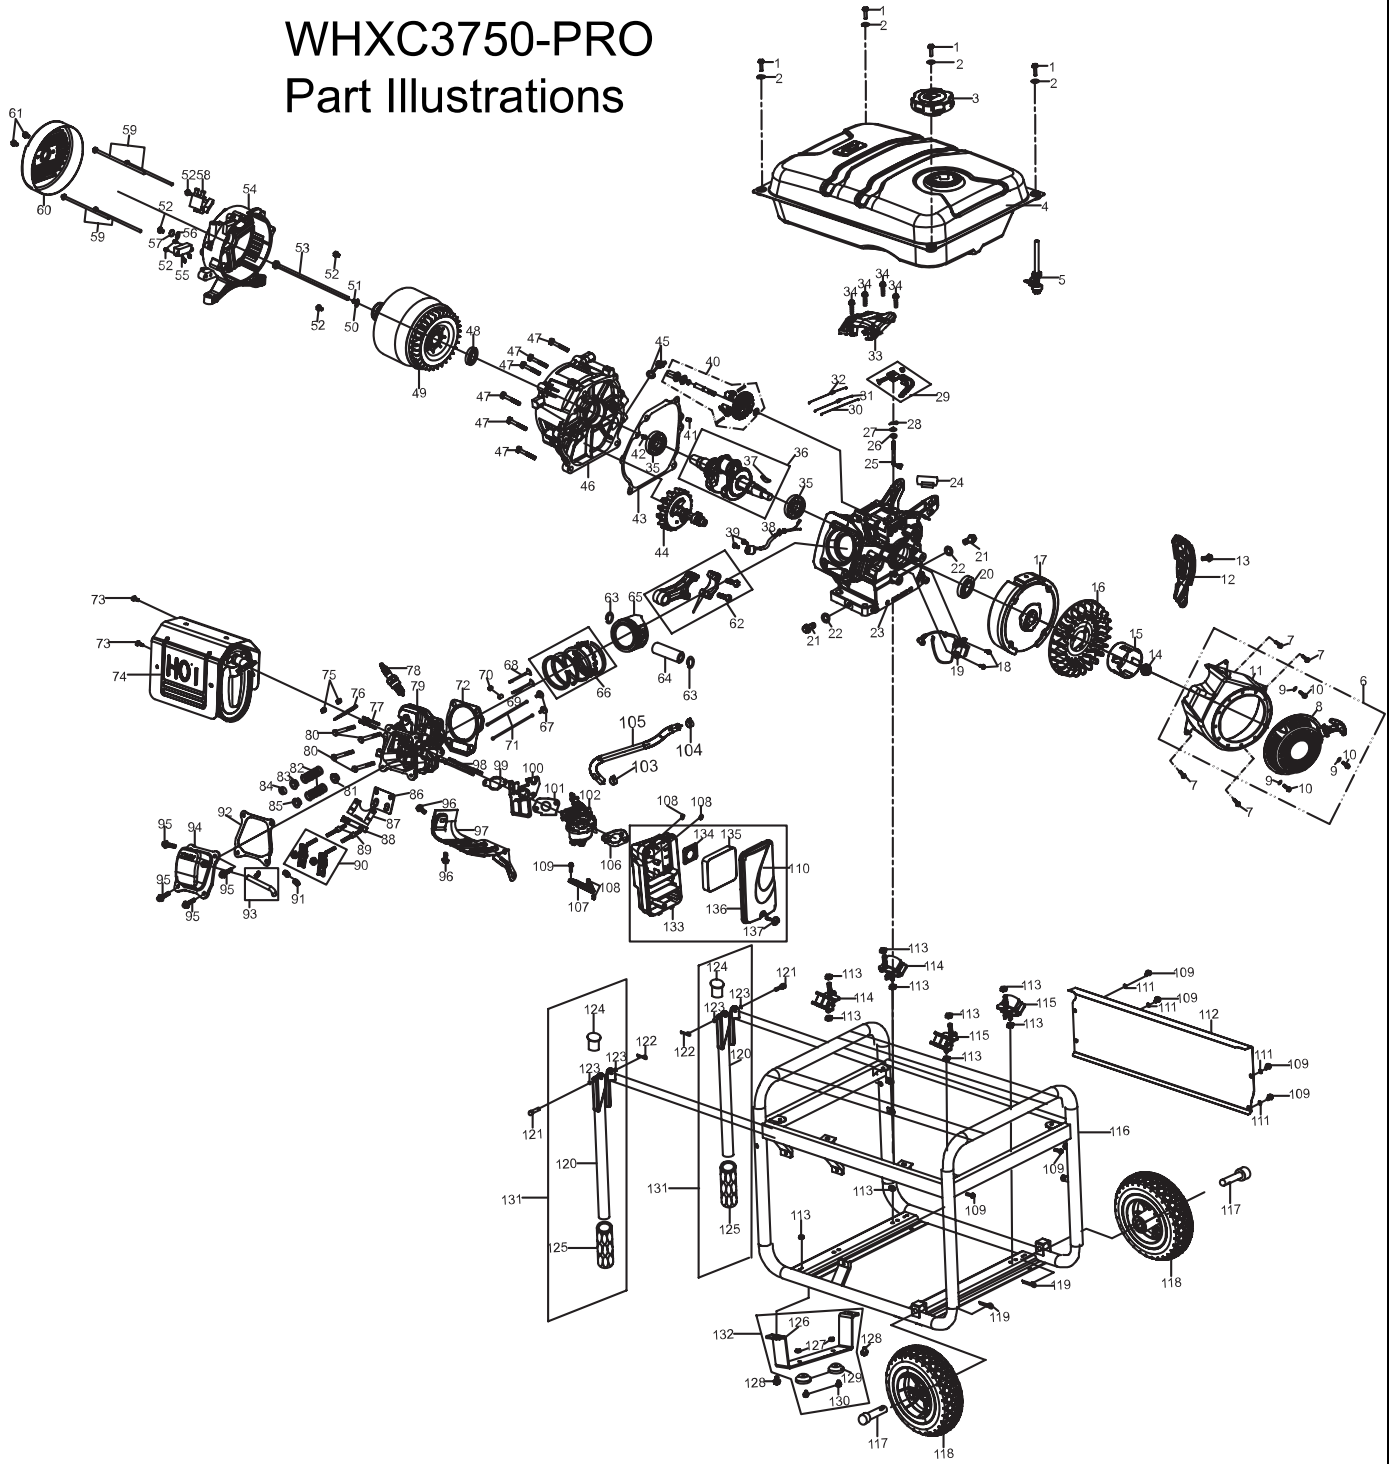

Item	Description	Qty per Machine	Part Number
122	Cotter Pin	2	ZN 100077
123	Handle Grommet	4	ZN 100076
124	Handle Plug	2	
125	Handle Grip	2	
126	Foot Support	1	ZN 100101
127	Nut M8	2	
128	Bolt M8x16	2	ZN 100096
129	Foot Bumper	2	ZN 100069
130	Bolt M6x18	2	ZN 100068
131	Handle Assembly	2	ZN 100099
132	Foot Support Assembly	1	ZN 100100
133	Air Filter Base	1	
134	Air Filter Firewall	1	
135	Air Filter Element	1	ZN 160032
136	Air Filter Cover	1	
137	Air Filter Bolt	1	
138	Engine Complete 208cc	1	ZN 180136

WHXC3750-PRO Part Illustrations

Drawing No: WHXC3750-PRO-Main

Date: 2014-07-24

Rev: 00