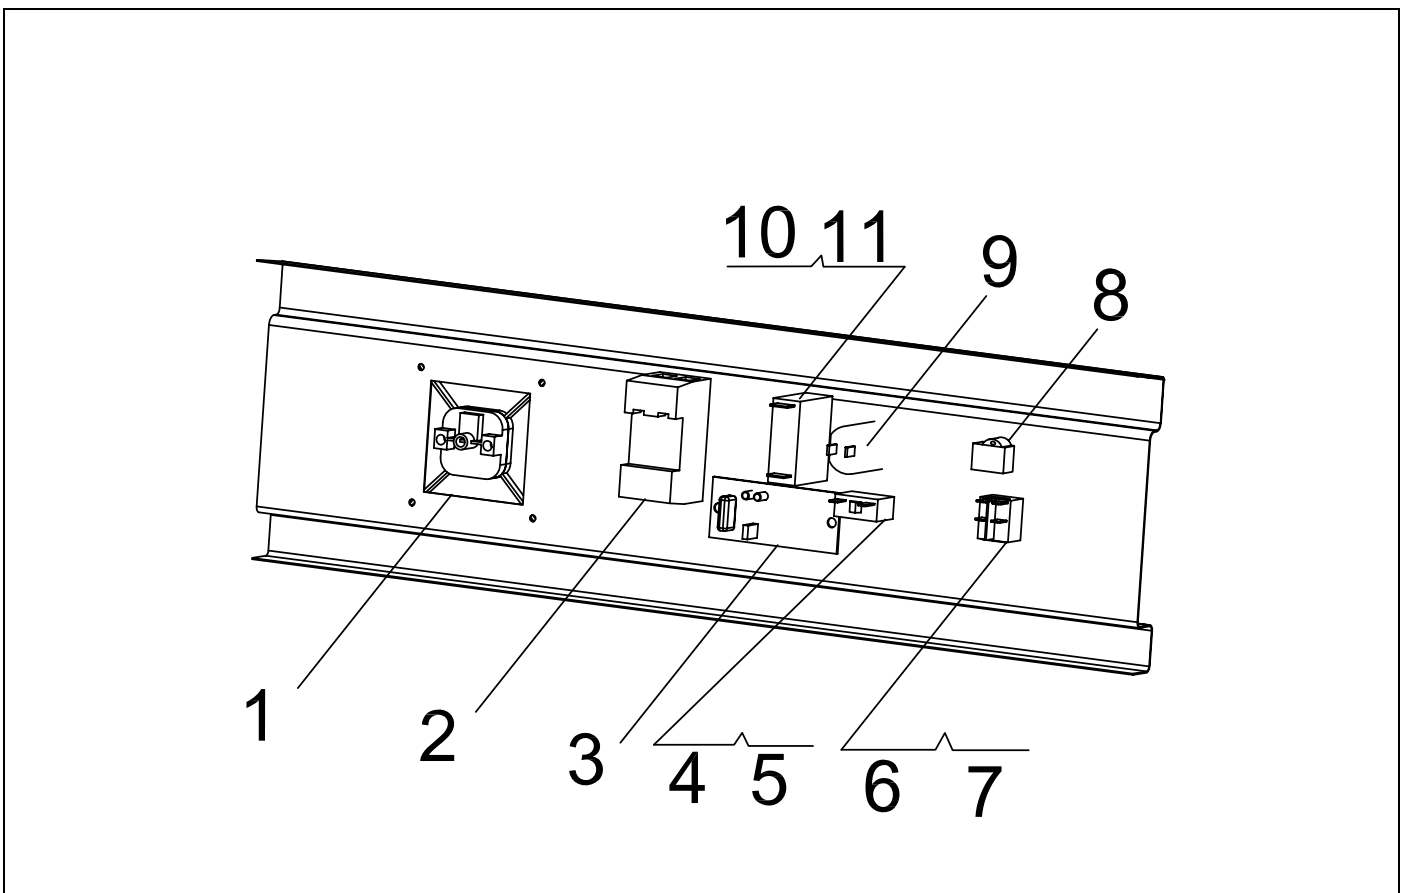

Spare Parts

Model:	WHXC3750-PRO	Parts List Revision:	2023-10-17
First Serial Number:	GB225-22111068A0152	Sub-Assembly:	Control Panel
Last Serial Number:		Illustration:	WHXC3750-PRO-Panel R00 2014-07-24

Item	Description	Qty per Machine	Part Number
1	240 V AC, 15 A, IP66 Socket Outlet	1	ZN 130034
2	30 mA RCD Safety Switch	1	ZN 130054
3	VFT Meter	1	ZN 130031
3a	VFT Meter (2016 and onwards)	1	ZN 130144
4	10 A DC Circuit Breaker	1	ZN 130046
5	DC Circuit Breaker Cover	1	ZN 130050
6	Rocker Start Switch	1	ZN 130056
7	Rocker Switch Cover	1	ZN 130048
8	Oil Alert Amplifier	1	ZN 130047
9	12 V DC, IP44 Outlet	1	ZN 130045
9a	13 A AC Circuit Breaker 2P (2018 May and onwards)	1	ZN 300272
10	13 A AC Circuit Breaker	1	ZN 130087
11	AC Circuit Breaker Cover	1	ZN 130049

Drawing No: WHXC3750-Panel

Date: 2014-07-24

Rev: 00