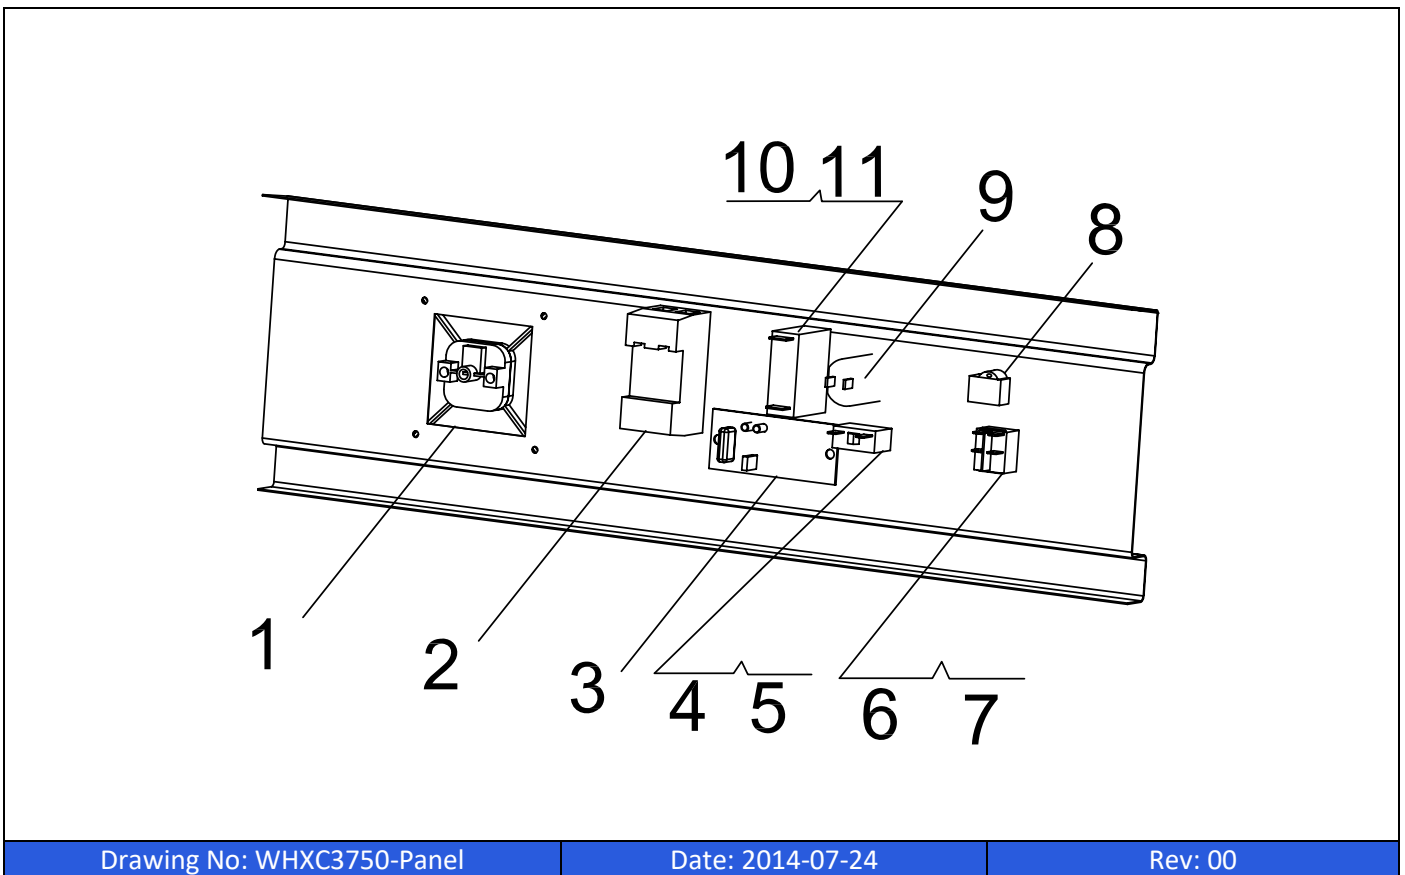

Spare Parts

Model:	WHXC3750-PRO V1	Parts List Revision:	2023-10-17
First Serial Number:	10392A0513109800001	Sub-Assembly:	Panel
Last Serial Number:	10392A0721MWE-162100010	Illustration:	WHXC3750-PRO- Panel R00 2014-07-24

Item	Description	Qty per Machine	Part Number
1	240 V AC, 15 A, IP66 Socket Outlet	1	ZN 130034
2	30 mA RCD Safety Switch	1	ZN 130054
3	VFT Meter	1	ZN 130031
3a	VFT Meter (2016 and onwards)	1	ZN 130144
4	10 A DC Circuit Breaker	1	ZN 130046
5	DC Circuit Breaker Cover	1	ZN 130050
6	Rocker Start Switch	1	ZN 130056
7	Rocker Switch Cover	1	ZN 130048
8	Oil Alert Amplifier	1	ZN 130047
9	12 V DC, IP44 Outlet	1	ZN 130045
9a	13 A AC Circuit Breaker 2P (2018 May and onwards)	1	ZN 300272
10	13 A AC Circuit Breaker	1	ZN 130087
11	AC Circuit Breaker Cover	1	ZN 130049

Drawing No: WHXC3750-Panel

Date: 2014-07-24

Rev: 00