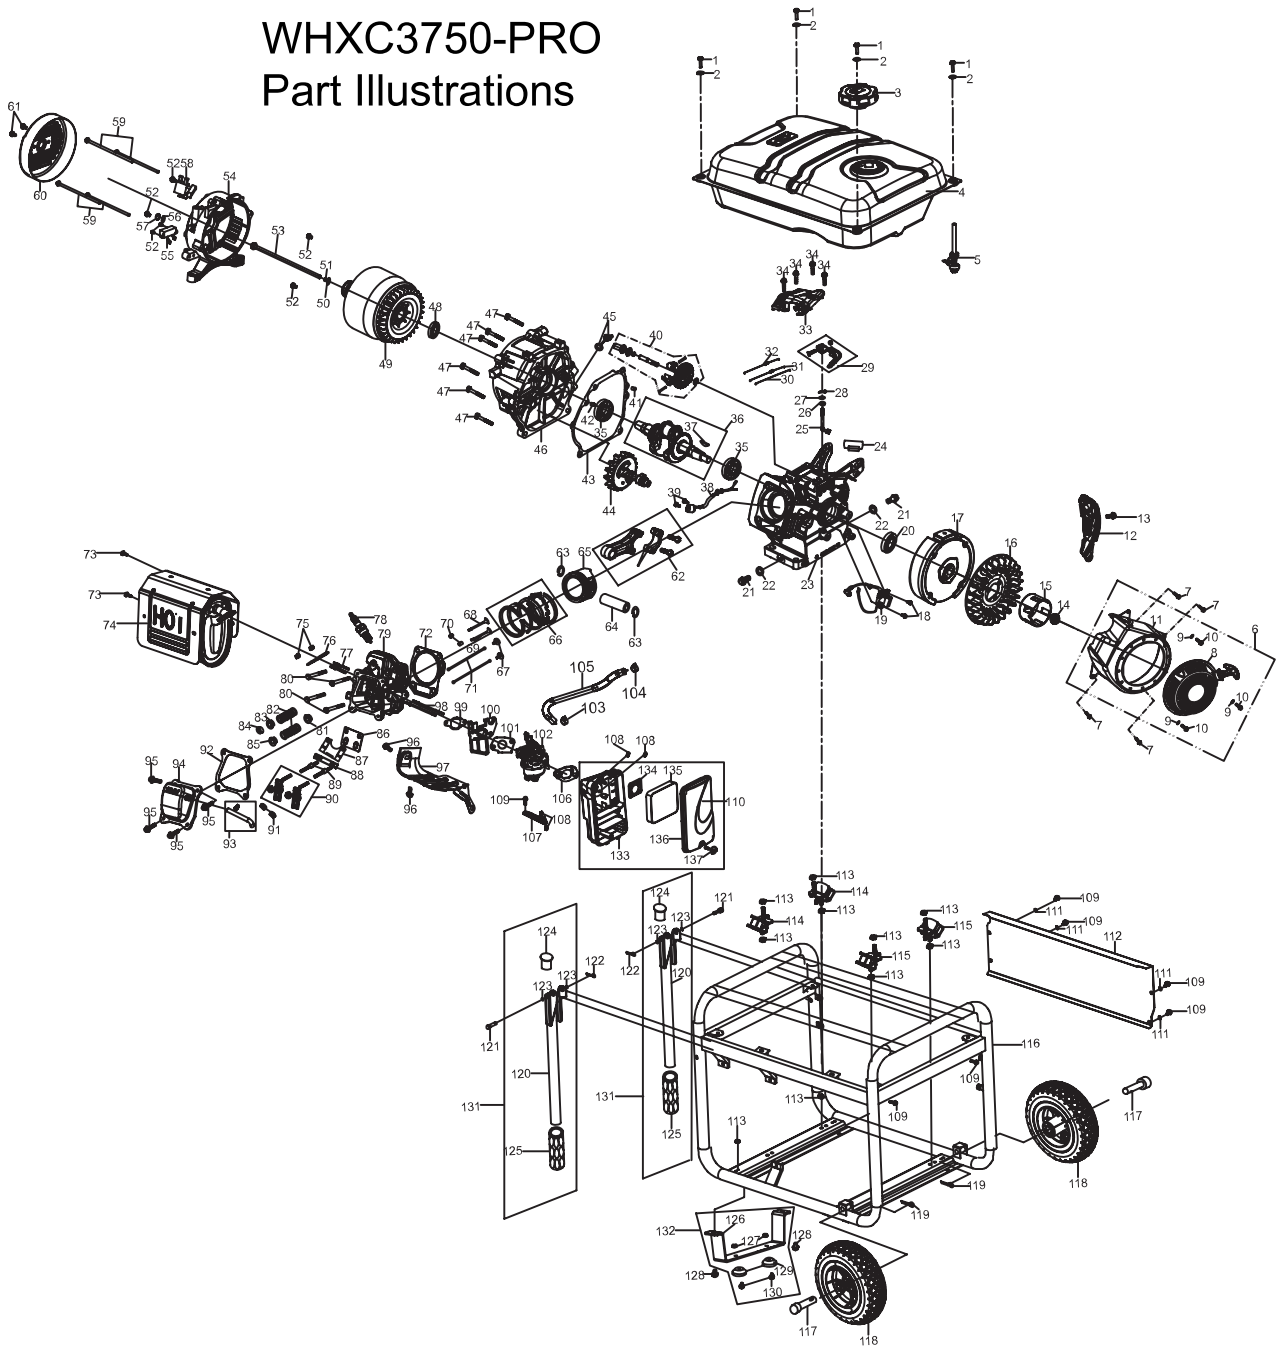

Item	Description	Qty per Machine	Part Number
122	Cotter Pin	2	ZN 100077
123	Handle Grommet	4	ZN 100076
124	Handle Plug	2	
125	Handle Grip	2	
126	Foot Support	1	ZN 100101
127	Nut M8	2	
128	Bolt M8x16	2	ZN 100096
129	Foot Bumper	2	ZN 100069
130	Bolt M6x18	2	ZN 100068
131	Handle Assembly	2	ZN 100099
132	Foot Support Assembly	1	ZN 100100
133	Air Filter Base	1	
134	Air Filter Firewall	1	
135	Air Filter Element	1	ZN 160032
136	Air Filter Cover	1	
137	Air Filter Bolt	1	
138	Engine Complete 208cc	1	ZN 180136

WHXC3750-PRO Part Illustrations

Drawing No: WHXC3750-PRO-Main

Date: 2014-07-24

Rev: 00