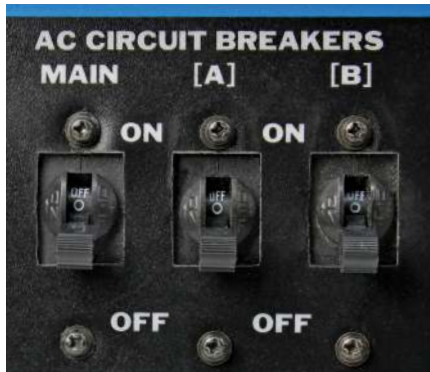

### New Models

The individual outlet circuit breakers have been deleted to prevent nuisance tripping when operating high running power devices such as welders and plasma cutters.

A new digital Automatic Voltage Regulator (AVR) maintains smooth and stable AC output voltage regardless of the connected electrical load. The generator is better able to operate high starting power devices such as air compressors and pumps.