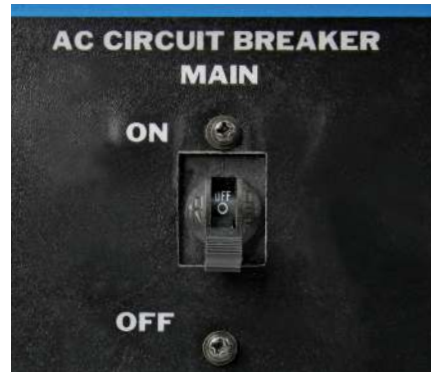

### New Models

The individual outlet circuit breakers have been deleted to prevent nuisance tripping when operating high running power devices such as welders and plasma cutters.

A new digital Automatic Voltage Regulator (AVR) maintains smooth and stable AC output voltage regardless of the connected electrical load. The generator is better able to operate high starting power devices such as air compressors and pumps.