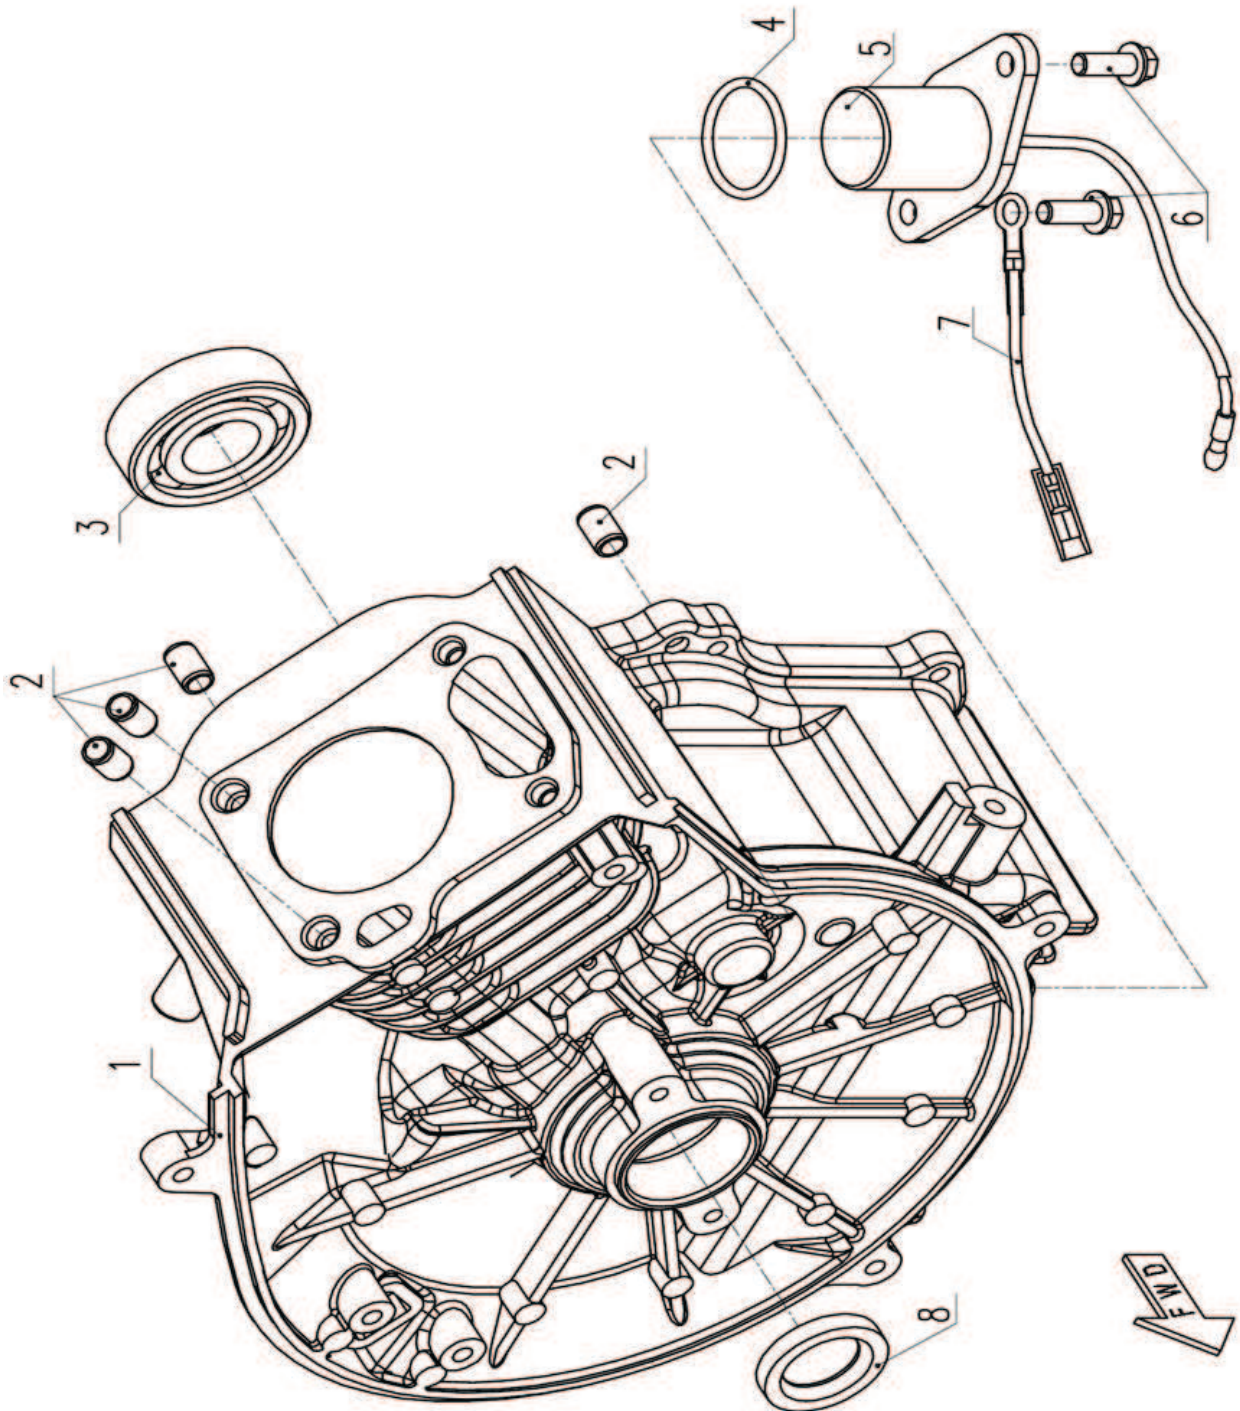

Model: 2400i
First Serial No: G7C0354Y
Last Serial No:

Parts List Revision: 2016-08-25
Sub-Assembly: Crankshaft Rod Piston
Illustration: F04 R00

Item	Description	Qty per Machine	Part Number
1	1st Piston Ring	1	EP LH148F-040005A
2	2nd Piston Ring	1	EP LH148F-040006A
3	Oil Ring Set	1	EP LH148F-040200A
4	Piston	1	EP LH148F-040002A
5	Piston Pin Circlip	2	EP LH148F-040004
6	Piston Pin	1	EP LH148F-040003
7	Rod Assembly	1	EP LH148F-040300A
8	Crankshaft Set	1	EP LH148F-040100A
9	Woodruff Key	1	EP LH142F-040001

Model: 2400i
First Serial No: G7C0354Y
Last Serial No:

Parts List Revision: 2016-08-25
Sub-Assembly: Carburettor
Illustration: F09 R00

Item	Description	Qty per Machine	Part Number
1	Carburettor Set	1	EP LH148F-091100
2	Screw and Washer M3x6	2	EP GB9074.5-88 M3x6
3	Outer Cover, Stepper Motor	1	EP LH148F-091001
4	Screw and Washer ST5x15	1	EP GB9074.19-88(F)
5	Clip	1	EP LH1000i-370007
6	Front Gasket, Adapter	1	EP LH148F-090001
7	Adapter	1	EP LH148F-090002
8	Rear Gasket, Adapter	1	EP LH148F-090003
9	Stepper Motor Set	1	EP LH148F-091200

Model: 2400i
First Serial No: G7C0354Y
Last Serial No:

Parts List Revision: 2016-08-25
Sub-Assembly: Air Filter
Illustration: F10 R00

Item	Description	Qty per Machine	Part Number
1	Fuel Tank Cushion 1	1	EP LH148F-100003
2	Fuel Tank Cushion 2	1	EP LH148F-100004
3	Flange Nut M6	2	EP GB/T6177.1-2000 M6
4	Air Filter Element	1	EP LH148F-100001
5	Flange Bolt M6x18	2	EP GB/T5789-1986 M6x18
6	Air Filter Set	1	EP LH148F-101000

Model: 2400i
First Serial No: G7C0354Y
Last Serial No:

Parts List Revision: 2016-08-25
Sub-Assembly: Crankcase
Illustration: F11 R00

Item	Description	Qty per Machine	Part Number
1	Crankcase Set	1	EP LH148F-011100A
2	Dowel Pin 8x12	4	EP LH142F-012001
3	Rolling Bearing 6204C3	1	EP GB/T276-1994 6204C3
4	O-Ring 28x2.5	1	EP LH142F-012009
5	Oil Level Sensor Set	1	EP LH142F-012200
6	Flange Bolt M6x12	2	EP GB/T5789-1986 M6x12
7	Engine Grounded Line	1	EP LH1000i-365000
8	Oil Seal 20x32x5	1	EP LH148F-011001