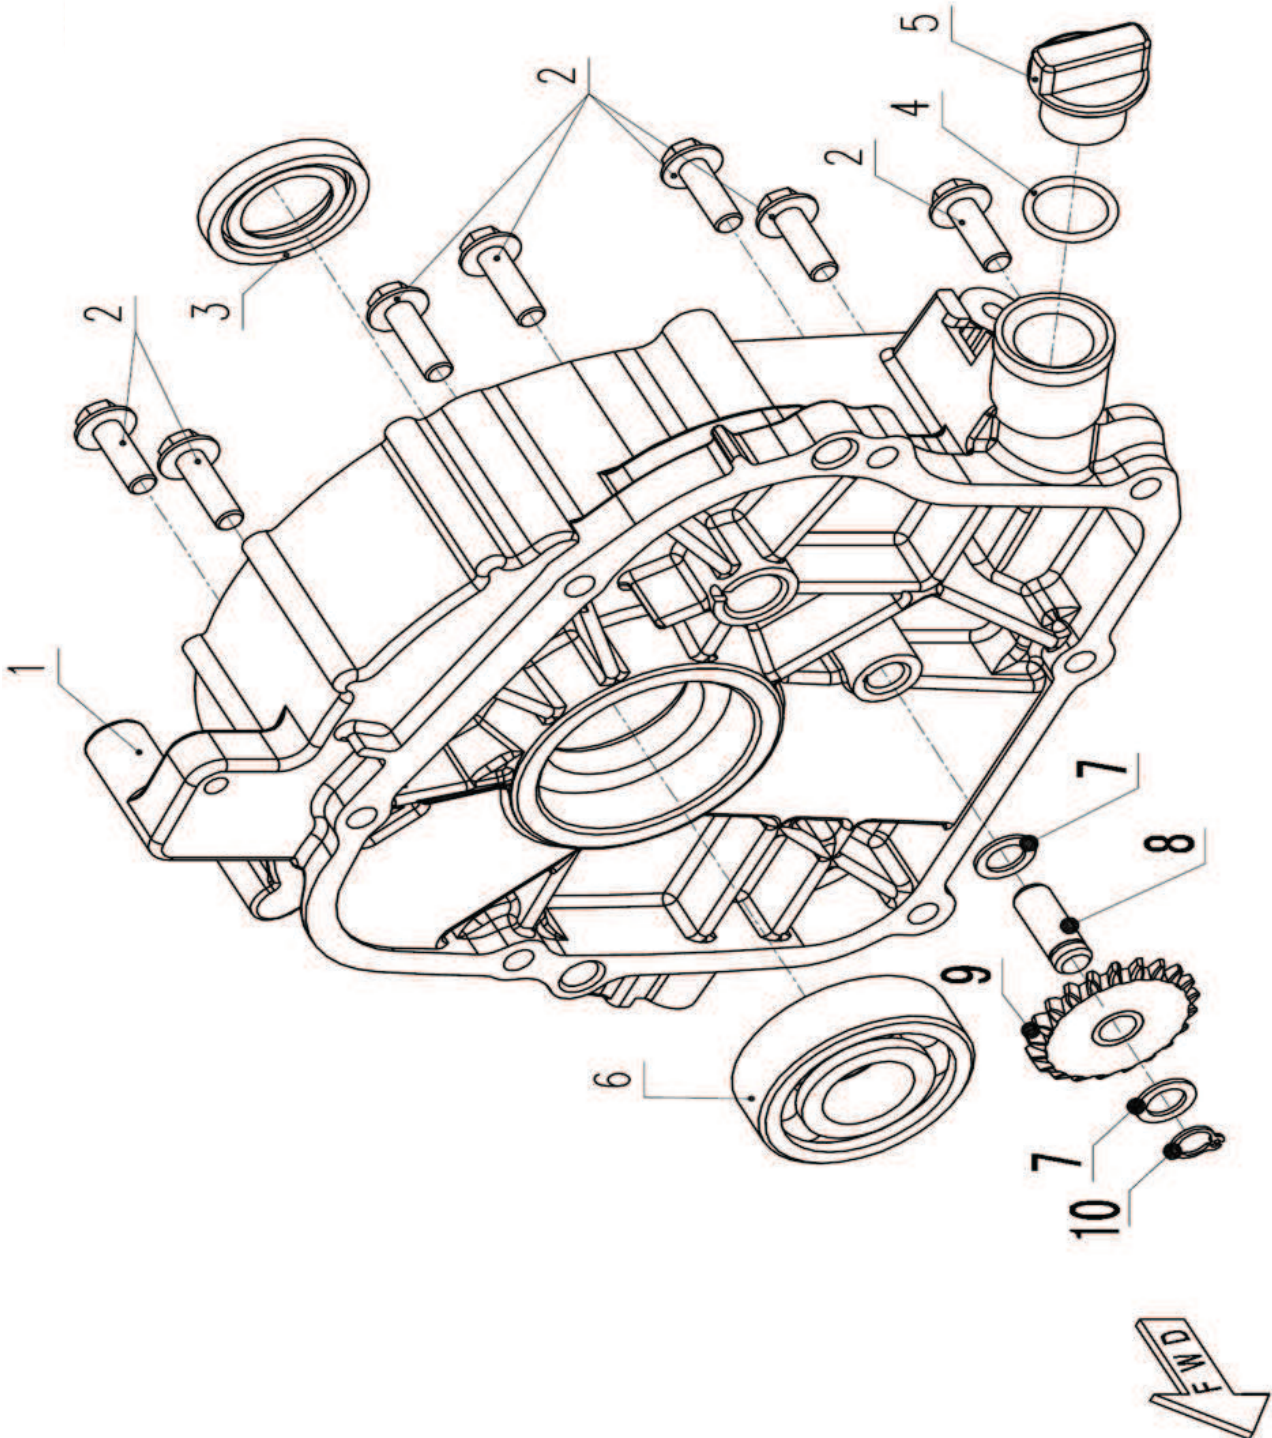

Model: 2400i
First Serial No: G7C0354Y
Last Serial No:

Parts List Revision: 2016-08-25
Sub-Assembly: Crankshaft Rod Piston
Illustration: F04 R00

Item	Description	Qty per Machine	Part Number
1	1st Piston Ring	1	EP LH148F-040005A
2	2nd Piston Ring	1	EP LH148F-040006A
3	Oil Ring Set	1	EP LH148F-040200A
4	Piston	1	EP LH148F-040002A
5	Piston Pin Circlip	2	EP LH148F-040004
6	Piston Pin	1	EP LH148F-040003
7	Rod Assembly	1	EP LH148F-040300A
8	Crankshaft Set	1	EP LH148F-040100A
9	Woodruff Key	1	EP LH142F-040001

Model: 2400i
First Serial No: G7C0354Y
Last Serial No:

Parts List Revision: 2016-08-25
Sub-Assembly: Carburettor
Illustration: F09 R00

Item	Description	Qty per Machine	Part Number
1	Carburettor Set	1	EP LH148F-091100
2	Screw and Washer M3x6	2	EP GB9074.5-88 M3x6
3	Outer Cover, Stepper Motor	1	EP LH148F-091001
4	Screw and Washer ST5x15	1	EP GB9074.19-88(F)
5	Clip	1	EP LH1000i-370007
6	Front Gasket, Adapter	1	EP LH148F-090001
7	Adapter	1	EP LH148F-090002
8	Rear Gasket, Adapter	1	EP LH148F-090003
9	Stepper Motor Set	1	EP LH148F-091200

Model: 2400i
First Serial No: G7C0354Y
Last Serial No:

Parts List Revision: 2016-08-25
Sub-Assembly: Crankcase
Illustration: F11 R00

Item	Description	Qty per Machine	Part Number
1	Crankcase Set	1	EP LH148F-011100A
2	Dowel Pin 8x12	4	EP LH142F-012001
3	Rolling Bearing 6204C3	1	EP GB/T276-1994 6204C3
4	O-Ring 28x2.5	1	EP LH142F-012009
5	Oil Level Sensor Set	1	EP LH142F-012200
6	Flange Bolt M6x12	2	EP GB/T5789-1986 M6x12
7	Engine Grounded Line	1	EP LH1000i-365000
8	Oil Seal 20x32x5	1	EP LH148F-011001

Model: 2400i

Parts List Revision: 2016-08-25

First Serial No: G7C0354Y

Sub-Assembly: Cylinder Head

Last Serial No:

Illustration: F13 R00

Item	Description	Qty per Machine	Part Number
1	Cylinder Head Set	1	EP LH148F-A-013100A
2	Flange Bolt M6x50	4	EP GB/T5789-1986 M6x50
3	Spark Plug	1	EP LH142F-011200
4	Stud Bolt, Exhaust Pipe	2	EP LH142F-011003
5	Stud Bolt, Carburettor	2	EP LH148F-013001
6	Gasket, Cylinder Head	1	EP LH148F-013002