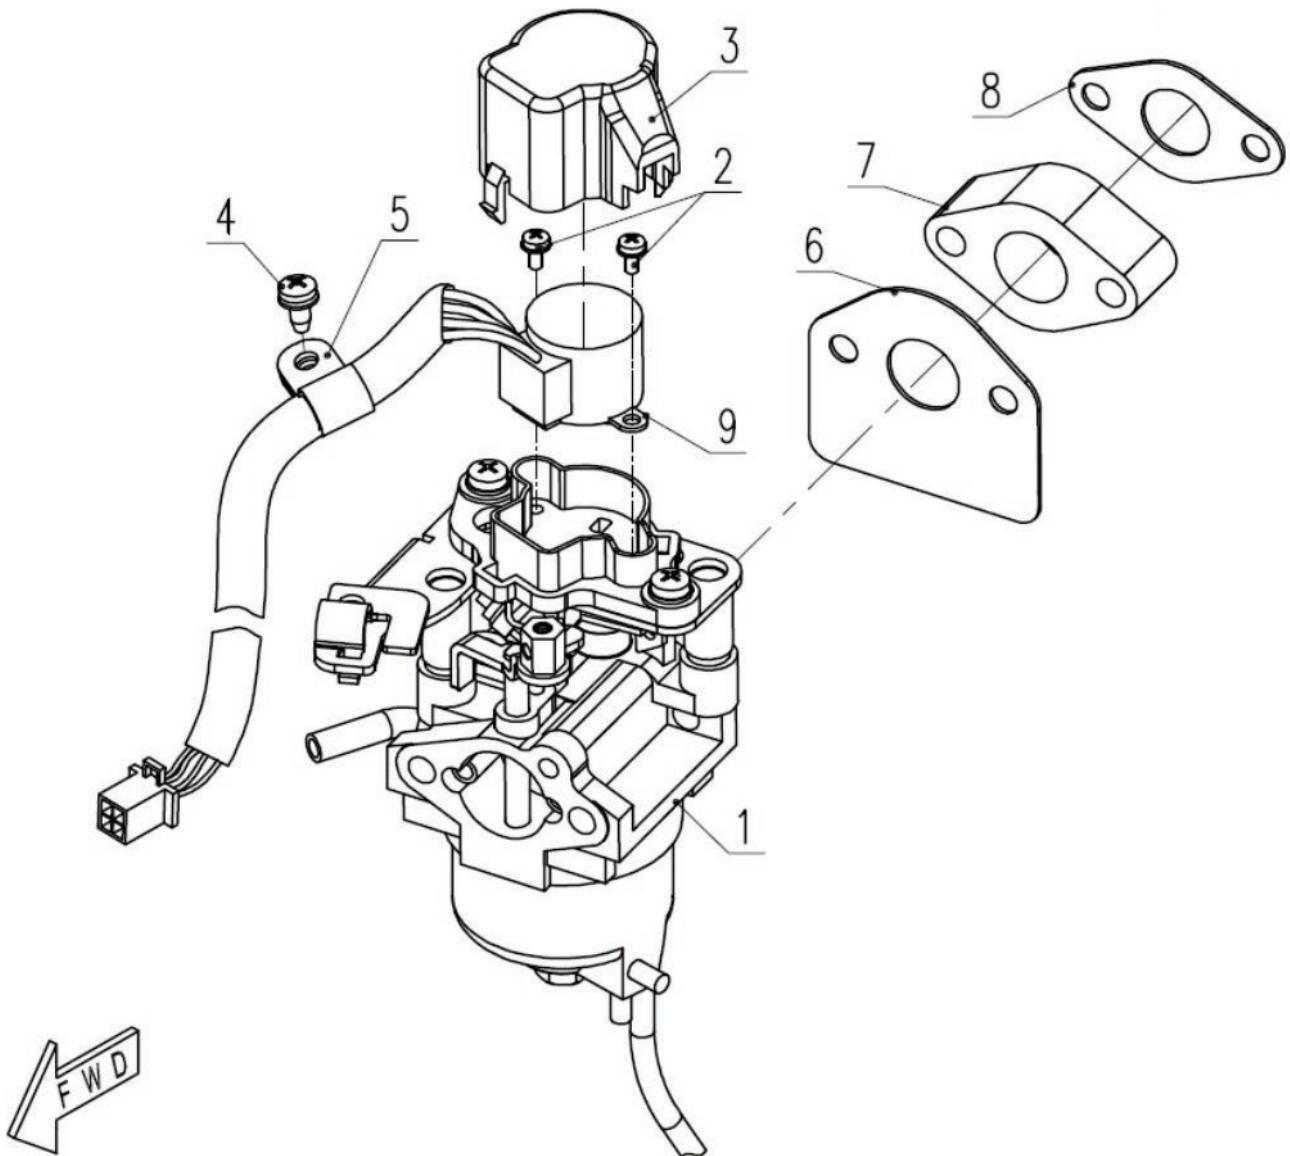

Parts List Revision: 2016-08-25
Sub-Assembly: Valve System
Illustration: F02 R00

Item	Description	Qty per Machine	Part Number
1	Camshaft Set	1	EP LH148F-021000A
2	Valve Tappet	2	EP LH148F-020001
3	Valve Lifter	2	EP LH148F-020002
4	Valve Rocker Arm Shaft	1	EP LH148F-020009
5	Valve Rocker Arm Set	2	EP LH148F-022000
6	Valve Key	2	EP LH148F-020008
7	Valve Spring Retainer	2	EP LH148F-020007
8	Valve Oil Seal	1	EP LH148F-020005
9	Valve Spring	2	EP LH148F-020006
10	Exhaust Valve	1	EP LH148F-020004
11	Intake Valve	1	EP LH148F-020003

Model: 2400i
First Serial No: G7C0354Y
Last Serial No:

Parts List Revision: 2016-08-25
Sub-Assembly: Crankshaft Rod Piston
Illustration: F04 R00

Item	Description	Qty per Machine	Part Number
1	1st Piston Ring	1	EP LH148F-040005A
2	2nd Piston Ring	1	EP LH148F-040006A
3	Oil Ring Set	1	EP LH148F-040200A
4	Piston	1	EP LH148F-040002A
5	Piston Pin Circlip	2	EP LH148F-040004
6	Piston Pin	1	EP LH148F-040003
7	Rod Assembly	1	EP LH148F-040300A
8	Crankshaft Set	1	EP LH148F-040100A
9	Woodruff Key	1	EP LH142F-040001

Model: 2400i
First Serial No: G7C0354Y
Last Serial No:

Parts List Revision: 2016-08-25
Sub-Assembly: Carburettor
Illustration: F09 R00

Item	Description	Qty per Machine	Part Number
1	Carburettor Set	1	EP LH148F-091100
2	Screw and Washer M3x6	2	EP GB9074.5-88 M3x6
3	Outer Cover, Stepper Motor	1	EP LH148F-091001
4	Screw and Washer ST5x15	1	EP GB9074.19-88(F)
5	Clip	1	EP LH1000i-370007
6	Front Gasket, Adapter	1	EP LH148F-090001
7	Adapter	1	EP LH148F-090002
8	Rear Gasket, Adapter	1	EP LH148F-090003
9	Stepper Motor Set	1	EP LH148F-091200