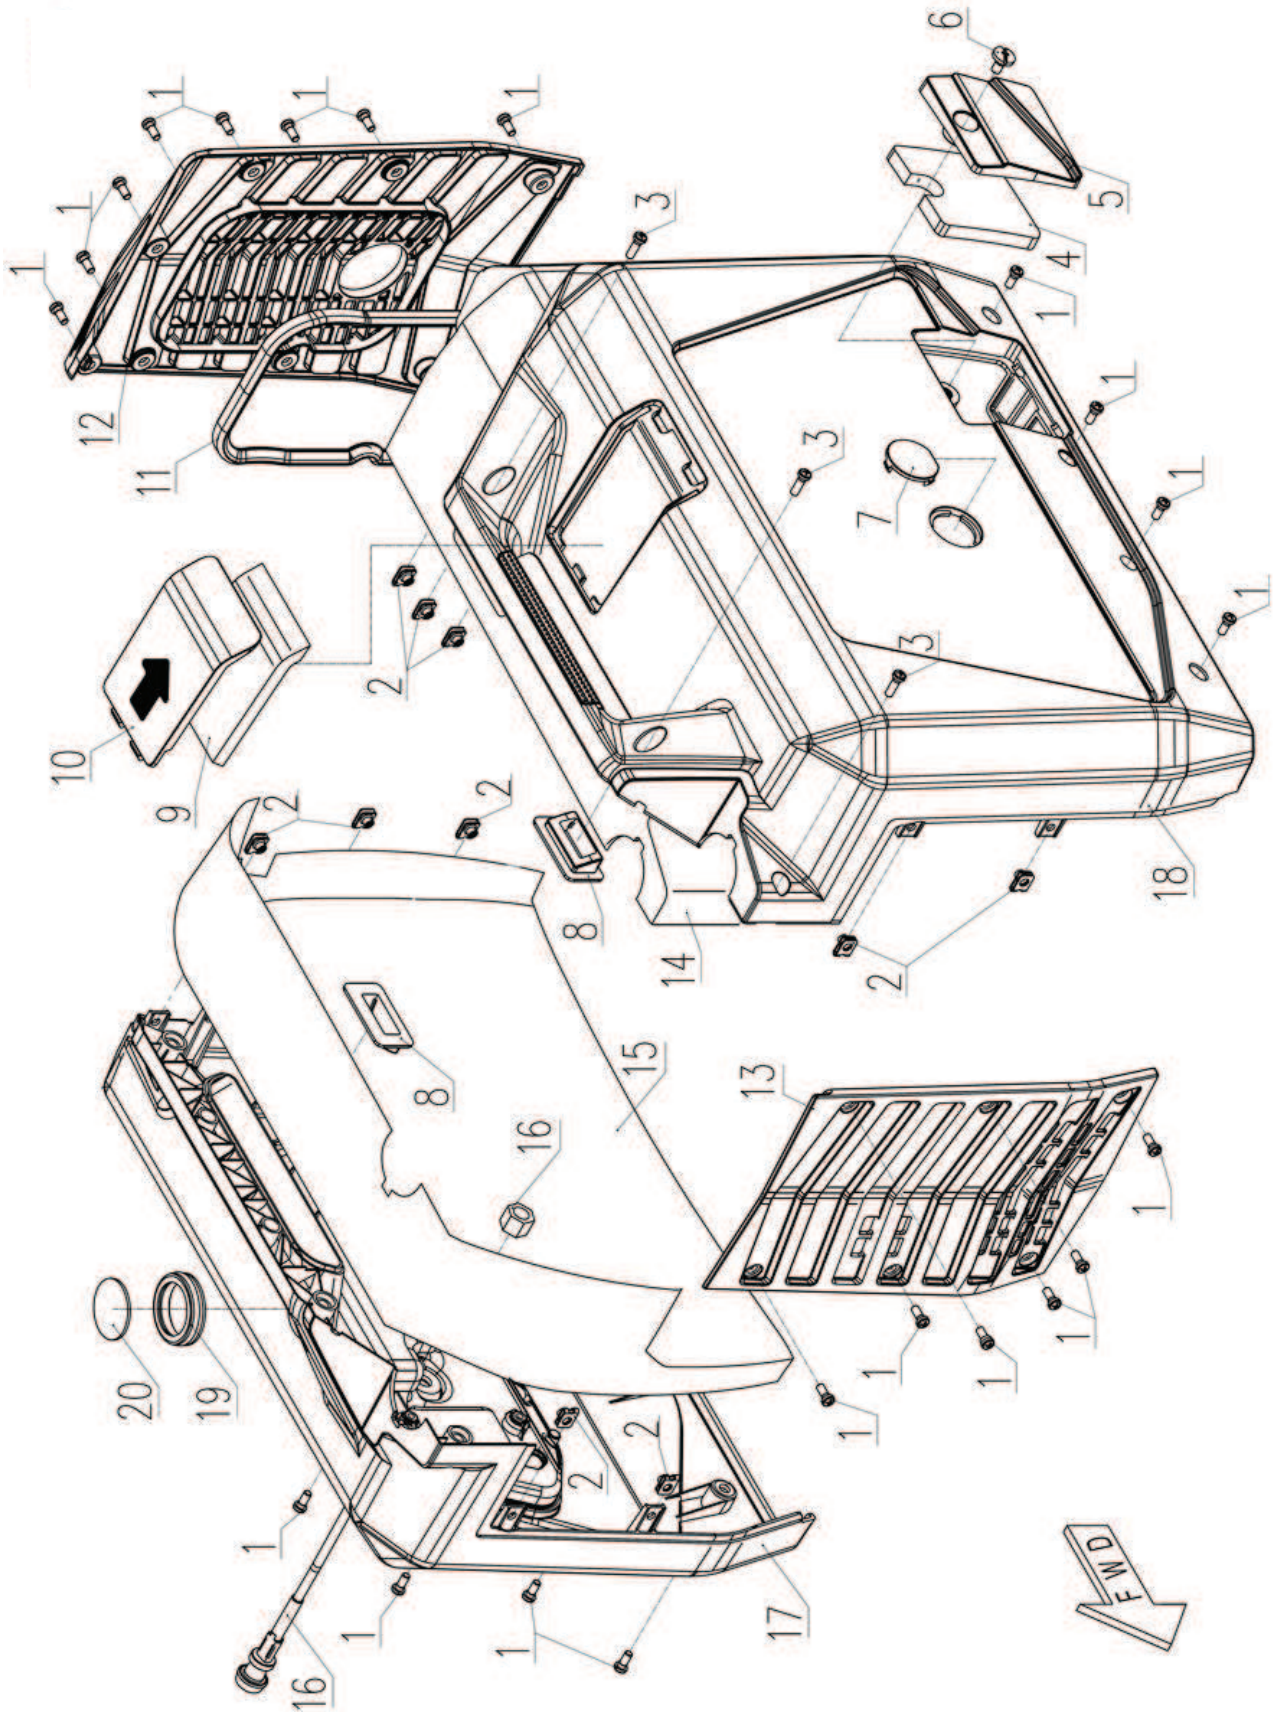

Model: 2400i

Parts List Revision: 2016-08-25

First Serial No: G7C0354Y

Sub-Assembly: Outer Housing

Last Serial No: G8H1529Y

Illustration: F38 R00

Item	Description	Qty per Machine	Part Number
1	Screw M5x12	22	EP GB/T9074.1-1988 M5x12
2	Clip Nut M5	10	EP LH1000i-381004
3	Screw M5x15	3	EP GB/T9074.1-1988 M5x15
4	Sound Attenuation Foam (Oil Filling Cover)	1	EP LH25i-384002
5	Oil Filling Cover	1	EP LH25i-384001
6	Bolt M6x13	1	EP LH1000i-384002
7	Fuel Draining Cover, Carburettor	1	EP LH25i-380001
8	Mounting Absorb Cushion 3, Fuel Tank	1	EP LH2000i-381002
9	Sound Attenuation Foam (Spark Plug Cover)	1	EP LH25i-382003
10	Spark Plug Cover	1	EP LH25i-382001
11	Seal Ring	1	EP LH1000i-385003
12	Muffler Outer Cover	1	EP LH25i-386100
13	Air Intake Cover	1	EP LH25i-385100
14	Sound Attenuation Foam (Left)	1	EP LH25i-381001
15	Sound Attenuation Foam (Right)	1	EP LH25i-383001
16	Choke Cable Assembly	1	EP LH2000i-383003
17	Right Outer Cover	1	EP LH25i-383100
18	Left Outer Cover	1	EP LH25i-381100
19	Seal, Fuel Level Sight Glass	1	EP LH25i-370003
20	Fuel Level Sight Glass	1	EP LH25i-370002
21	Decal Set	1	EP LH25i-361004