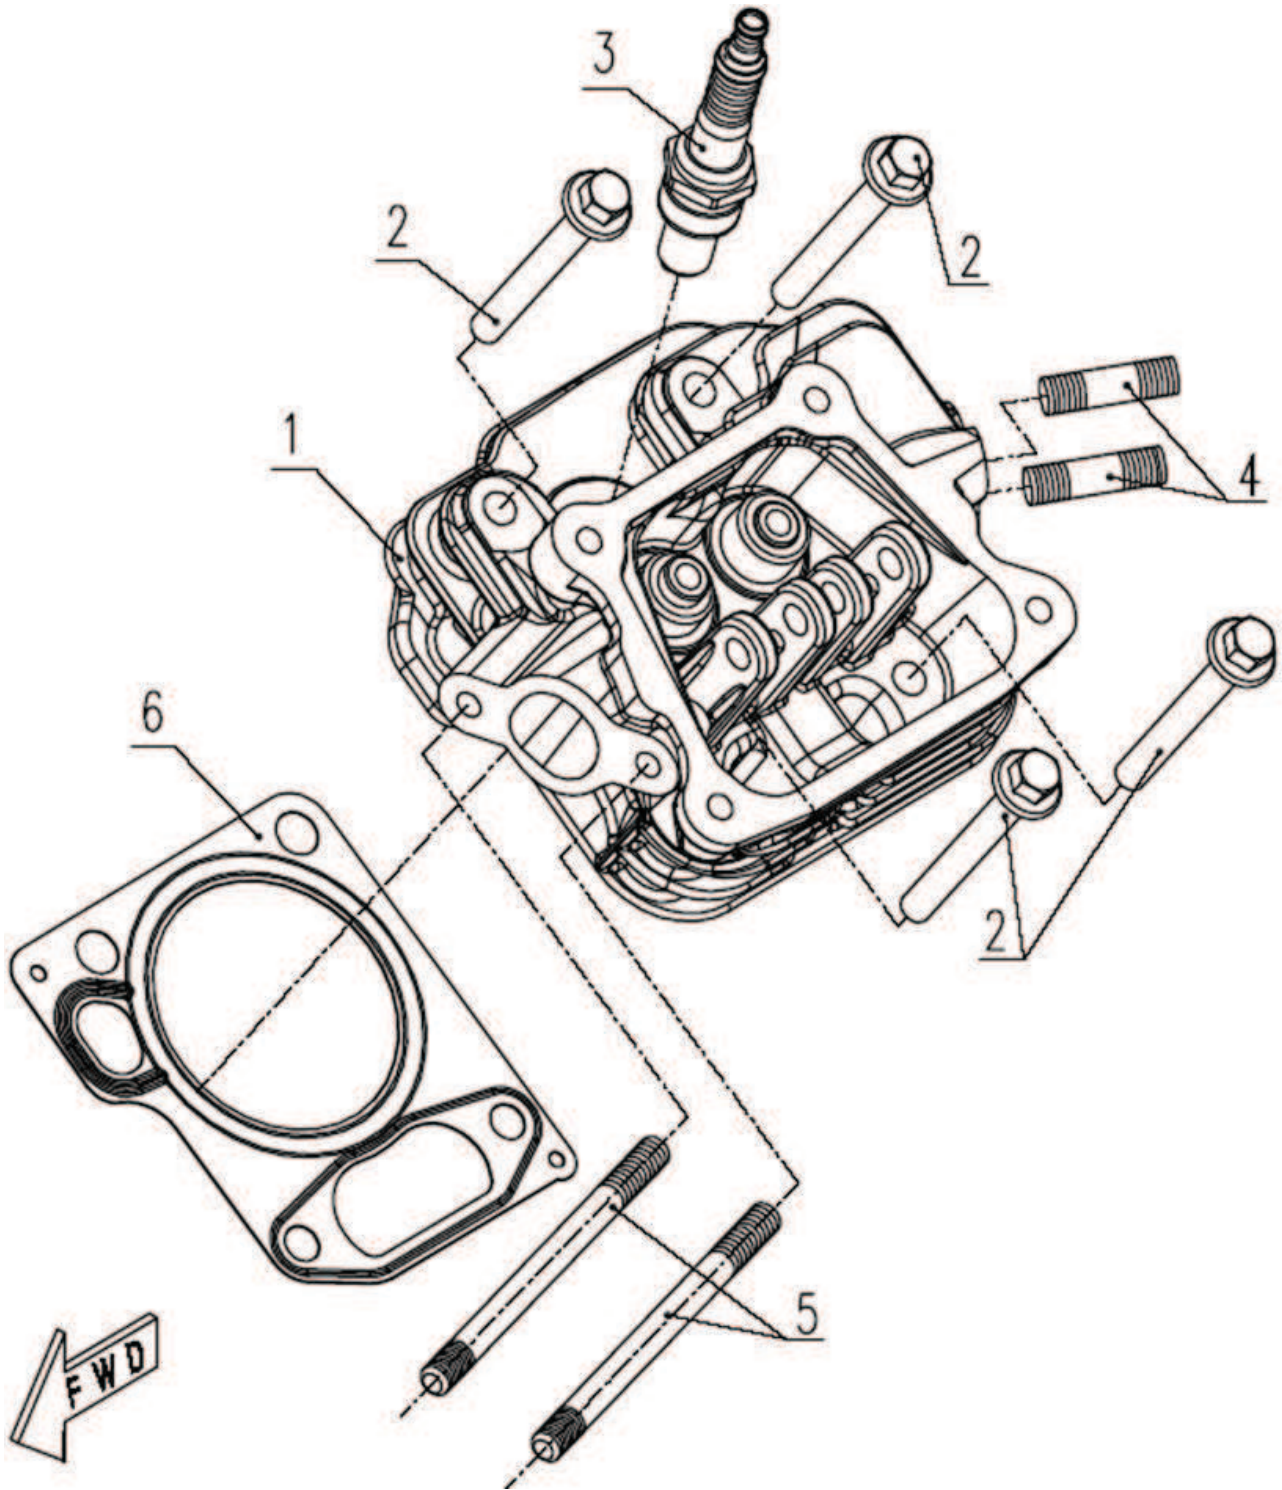

Model: 2400i
First Serial No: G7C0354Y
Last Serial No:

Parts List Revision: 2016-08-25
Sub-Assembly: Crankcase
Illustration: F11 R00

Item	Description	Qty per Machine	Part Number
1	Crankcase Set	1	EP LH148F-011100A
2	Dowel Pin 8x12	4	EP LH142F-012001
3	Rolling Bearing 6204C3	1	EP GB/T276-1994 6204C3
4	O-Ring 28x2.5	1	EP LH142F-012009
5	Oil Level Sensor Set	1	EP LH142F-012200
6	Flange Bolt M6x12	2	EP GB/T5789-1986 M6x12
7	Engine Grounded Line	1	EP LH1000i-365000
8	Oil Seal 20x32x5	1	EP LH148F-011001

Model: 2400i
First Serial No: G7C0354Y
Last Serial No:

Parts List Revision: 2016-08-25
Sub-Assembly: Crankcase Cover
Illustration: F12 R00

Item	Description	Qty per Machine	Part Number
1	Crankcase Cover	1	EP LH148F-012101A
2	Flange Bolt M6x12	7	EP GB/T5787-1986 M6x20
3	Oil Seal 20x35x5	1	EP LH142F-012100
4	O-Ring 15x2.5	1	EP LH142F-012004
5	Oil Fill Plug	1	EP LH142F-012003
6	Rolling Bearing 6204C3	1	EP GB/T276-1994 6204C3
7	Washer 8	2	EP GB/T97.1-2002 8
8	Puddle Oil Gear Shaft	1	EP LH148F-012102
9	Puddle Oil Gear Set	1	EP LH148F-012200
10	Shaft Clip 8	1	EP GB/T894.1-1986 8

Model: 2400i

Parts List Revision: 2016-08-25

First Serial No: G7C0354Y

Sub-Assembly: Cylinder Head

Last Serial No:

Illustration: F13 R00

Item	Description	Qty per Machine	Part Number
1	Cylinder Head Set	1	EP LH148F-A-013100A
2	Flange Bolt M6x50	4	EP GB/T5789-1986 M6x50
3	Spark Plug	1	EP LH142F-011200
4	Stud Bolt, Exhaust Pipe	2	EP LH142F-011003
5	Stud Bolt, Carburettor	2	EP LH148F-013001
6	Gasket, Cylinder Head	1	EP LH148F-013002

Model: 2400i
First Serial No: G7C0354Y
Last Serial No:

Parts List Revision: 2016-08-25
Sub-Assembly: Cylinder Head Cover
Illustration: F14 R00

Item	Description	Qty per Machine	Part Number
1	Cylinder Head Cover	1	EP LH148F-014101
2	Flange Bolt M6x16	4	EP GB/T5789-1986 M6x16
3	Vent Pipe	1	EP LH148F-014004
4	Gasket, Cylinder Head Cover	1	EP LH148F-014003
5	Clip	2	EP QC/T621-1999 Q671B10