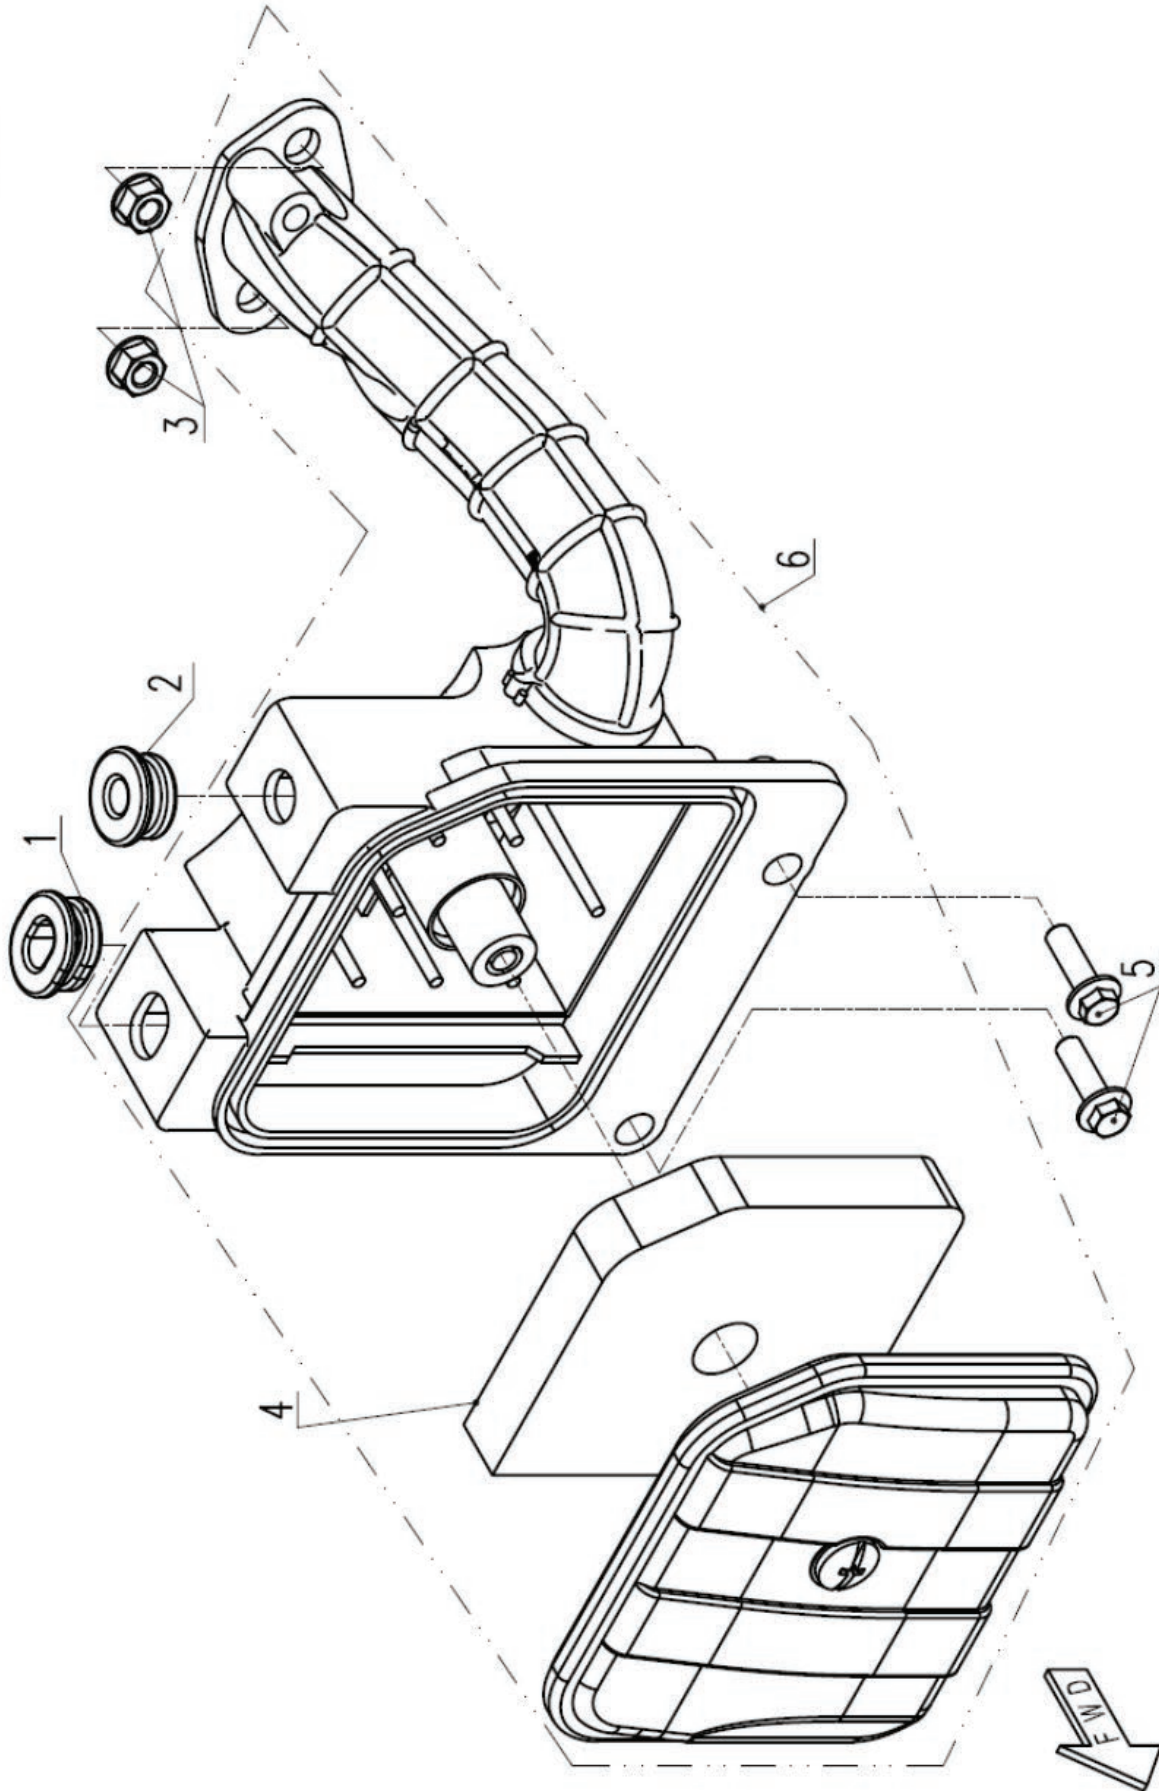

Model: 2400i
First Serial No: G7C0354Y
Last Serial No:

Parts List Revision: 2016-08-25
Sub-Assembly: Crankshaft Rod Piston
Illustration: F04 R00

Item	Description	Qty per Machine	Part Number
1	1st Piston Ring	1	EP LH148F-040005A
2	2nd Piston Ring	1	EP LH148F-040006A
3	Oil Ring Set	1	EP LH148F-040200A
4	Piston	1	EP LH148F-040002A
5	Piston Pin Circlip	2	EP LH148F-040004
6	Piston Pin	1	EP LH148F-040003
7	Rod Assembly	1	EP LH148F-040300A
8	Crankshaft Set	1	EP LH148F-040100A
9	Woodruff Key	1	EP LH142F-040001

Model: 2400i
First Serial No: G7C0354Y
Last Serial No:

Parts List Revision: 2016-08-25
Sub-Assembly: Carburettor
Illustration: F09 R00

Item	Description	Qty per Machine	Part Number
1	Carburettor Set	1	EP LH148F-091100
2	Screw and Washer M3x6	2	EP GB9074.5-88 M3x6
3	Outer Cover, Stepper Motor	1	EP LH148F-091001
4	Screw and Washer ST5x15	1	EP GB9074.19-88(F)
5	Clip	1	EP LH1000i-370007
6	Front Gasket, Adapter	1	EP LH148F-090001
7	Adapter	1	EP LH148F-090002
8	Rear Gasket, Adapter	1	EP LH148F-090003
9	Stepper Motor Set	1	EP LH148F-091200

Model: 2400i
First Serial No: G7C0354Y
Last Serial No:

Parts List Revision: 2016-08-25
Sub-Assembly: Crankcase
Illustration: F11 R00

Item	Description	Qty per Machine	Part Number
1	Crankcase Set	1	EP LH148F-011100A
2	Dowel Pin 8x12	4	EP LH142F-012001
3	Rolling Bearing 6204C3	1	EP GB/T276-1994 6204C3
4	O-Ring 28x2.5	1	EP LH142F-012009
5	Oil Level Sensor Set	1	EP LH142F-012200
6	Flange Bolt M6x12	2	EP GB/T5789-1986 M6x12
7	Engine Grounded Line	1	EP LH1000i-365000
8	Oil Seal 20x32x5	1	EP LH148F-011001