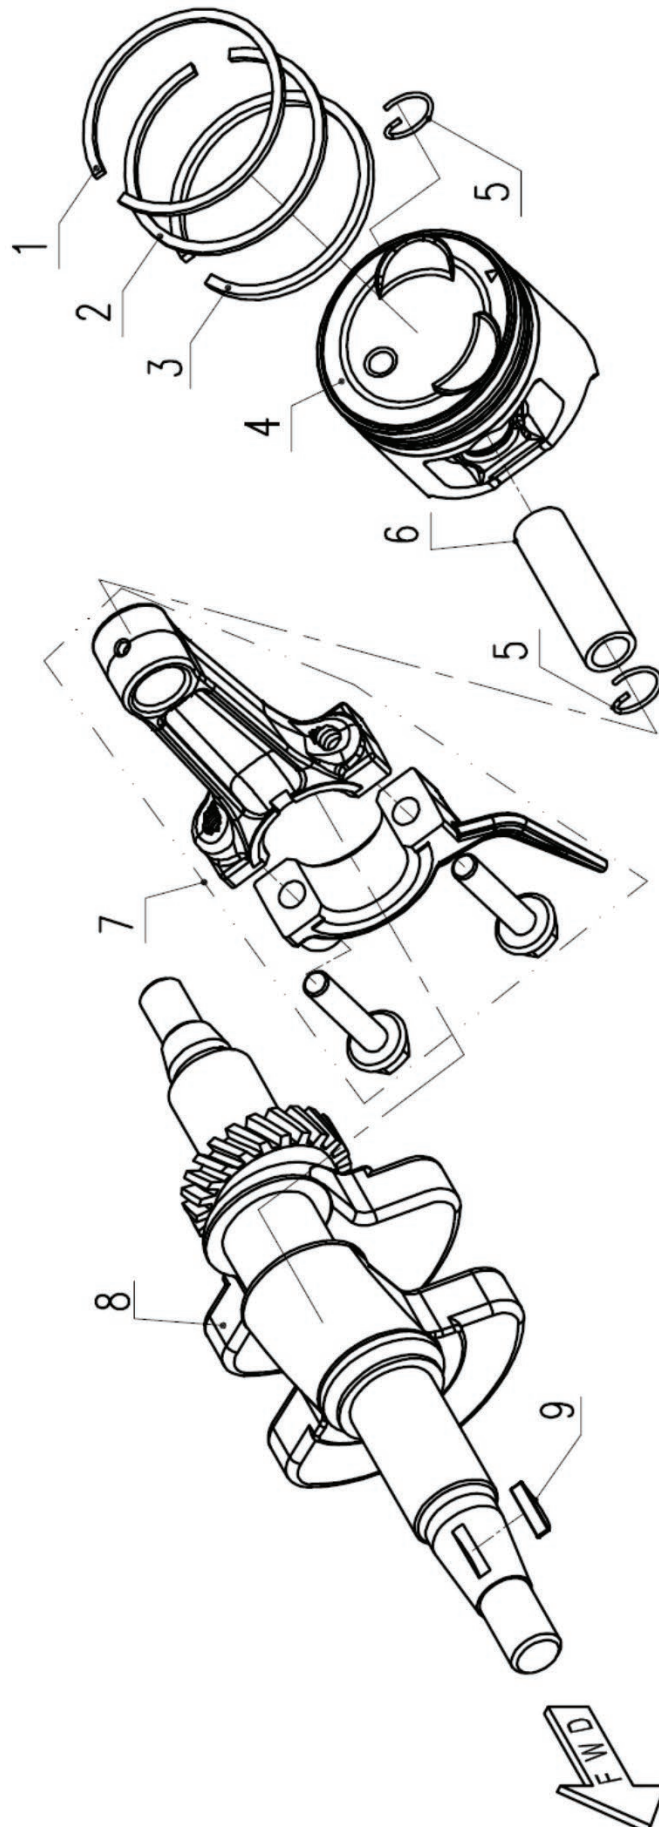

Parts List Revision: 2016-08-25
Sub-Assembly: Valve System
Illustration: F02 R00

Item	Description	Qty per Machine	Part Number
1	Camshaft Set	1	EP LH148F-021000A
2	Valve Tappet	2	EP LH148F-020001
3	Valve Lifter	2	EP LH148F-020002
4	Valve Rocker Arm Shaft	1	EP LH148F-020009
5	Valve Rocker Arm Set	2	EP LH148F-022000
6	Valve Key	2	EP LH148F-020008
7	Valve Spring Retainer	2	EP LH148F-020007
8	Valve Oil Seal	1	EP LH148F-020005
9	Valve Spring	2	EP LH148F-020006
10	Exhaust Valve	1	EP LH148F-020004
11	Intake Valve	1	EP LH148F-020003

Model: 2400i
First Serial No: G7C0354Y
Last Serial No:

Parts List Revision: 2016-08-25
Sub-Assembly: Crankshaft Rod Piston
Illustration: F04 R00

Item	Description	Qty per Machine	Part Number
1	1st Piston Ring	1	EP LH148F-040005A
2	2nd Piston Ring	1	EP LH148F-040006A
3	Oil Ring Set	1	EP LH148F-040200A
4	Piston	1	EP LH148F-040002A
5	Piston Pin Circlip	2	EP LH148F-040004
6	Piston Pin	1	EP LH148F-040003
7	Rod Assembly	1	EP LH148F-040300A
8	Crankshaft Set	1	EP LH148F-040100A
9	Woodruff Key	1	EP LH142F-040001

Model: 2400i
First Serial No: G7C0354Y
Last Serial No:

Parts List Revision: 2016-08-25
Sub-Assembly: Carburettor
Illustration: F09 R00

Item	Description	Qty per Machine	Part Number
1	Carburettor Set	1	EP LH148F-091100
2	Screw and Washer M3x6	2	EP GB9074.5-88 M3x6
3	Outer Cover, Stepper Motor	1	EP LH148F-091001
4	Screw and Washer ST5x15	1	EP GB9074.19-88(F)
5	Clip	1	EP LH1000i-370007
6	Front Gasket, Adapter	1	EP LH148F-090001
7	Adapter	1	EP LH148F-090002
8	Rear Gasket, Adapter	1	EP LH148F-090003
9	Stepper Motor Set	1	EP LH148F-091200