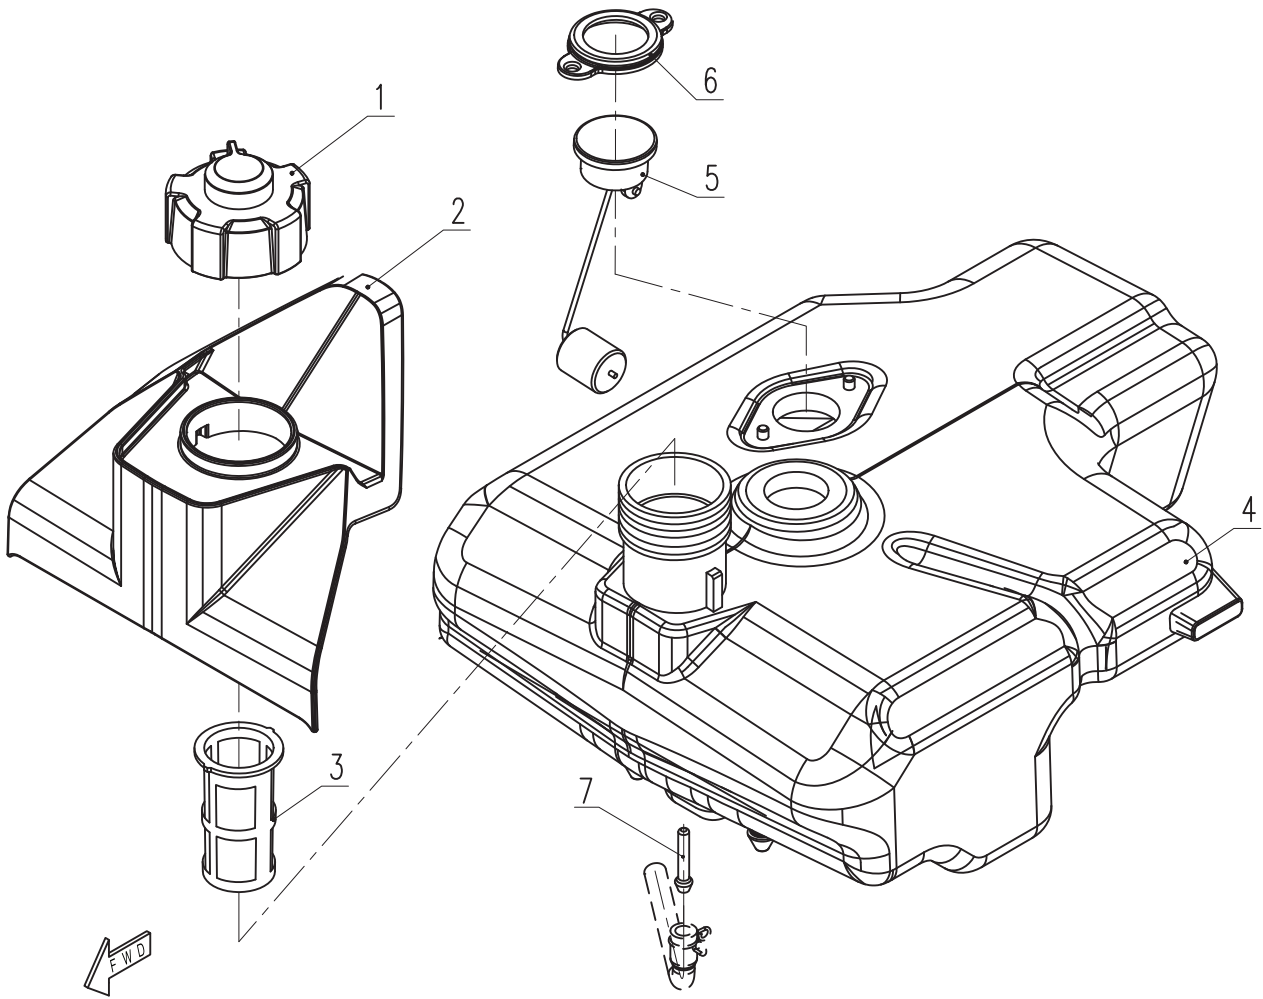

Model: 2400i
First Serial No: G8K2285Y
Last Serial No:

Parts List Revision: 2020-05-26
Sub-Assembly: Fuel System
Illustration: F37 R01

Item	Description	Qty per Machine	Part Number
1	Fuel Tank Cap Set	1	EP LH1000i-374300
2	Gasket, Fuel Tank Port	1	EP LH25i-371001
3	Fuel Filling Strainer Assembly	1	EP LH1000i-374200
4	Fuel Tank Set	1	EP LH25i-371100B
5	Fuel Level Sensor Set	1	EP LH25i-371200
6	Cover, Fuel Level Sensor	1	EP LH25i-371002
7	Fuel Outlet Strainer Assembly	1	EP LH25i-371300
8	O-Ring Seal	1	EP LH25i-371003
9	Fuel Switch Assembly	1	EP LH25i-373000
10	Flange Bolt M6x12	2	EP GB/T5789-1999
11	Clip	2	EP QC/T621-1999 Q673B8
12	Inlet Fuel Line, Carburettor	1	EP LH25i-370005