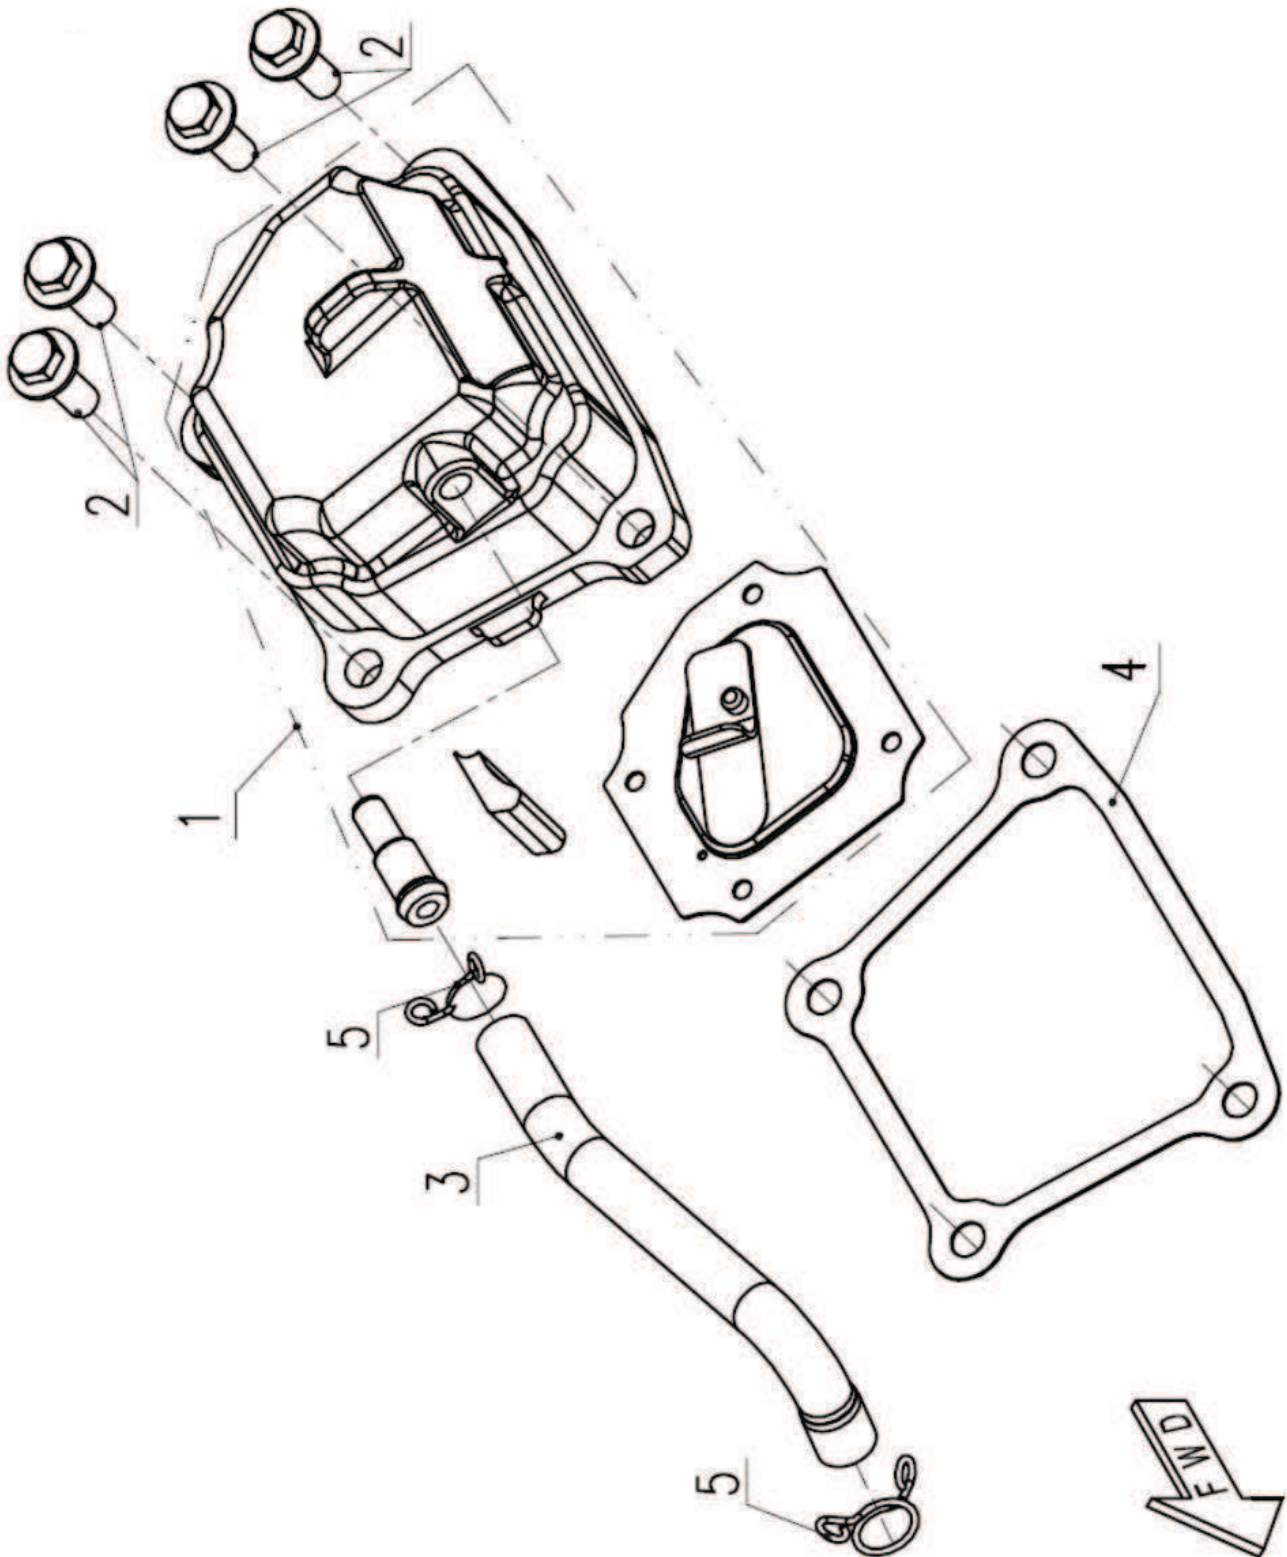

Model: 2400i
First Serial No: G7C0354Y
Last Serial No:

Parts List Revision: 2016-08-25
Sub-Assembly: Cylinder Head Cover
Illustration: F14 R00

Item	Description	Qty per Machine	Part Number
1	Cylinder Head Cover	1	EP LH148F-014101
2	Flange Bolt M6x16	4	EP GB/T5789-1986 M6x16
3	Vent Pipe	1	EP LH148F-014004
4	Gasket, Cylinder Head Cover	1	EP LH148F-014003
5	Clip	2	EP QC/T621-1999 Q671B10