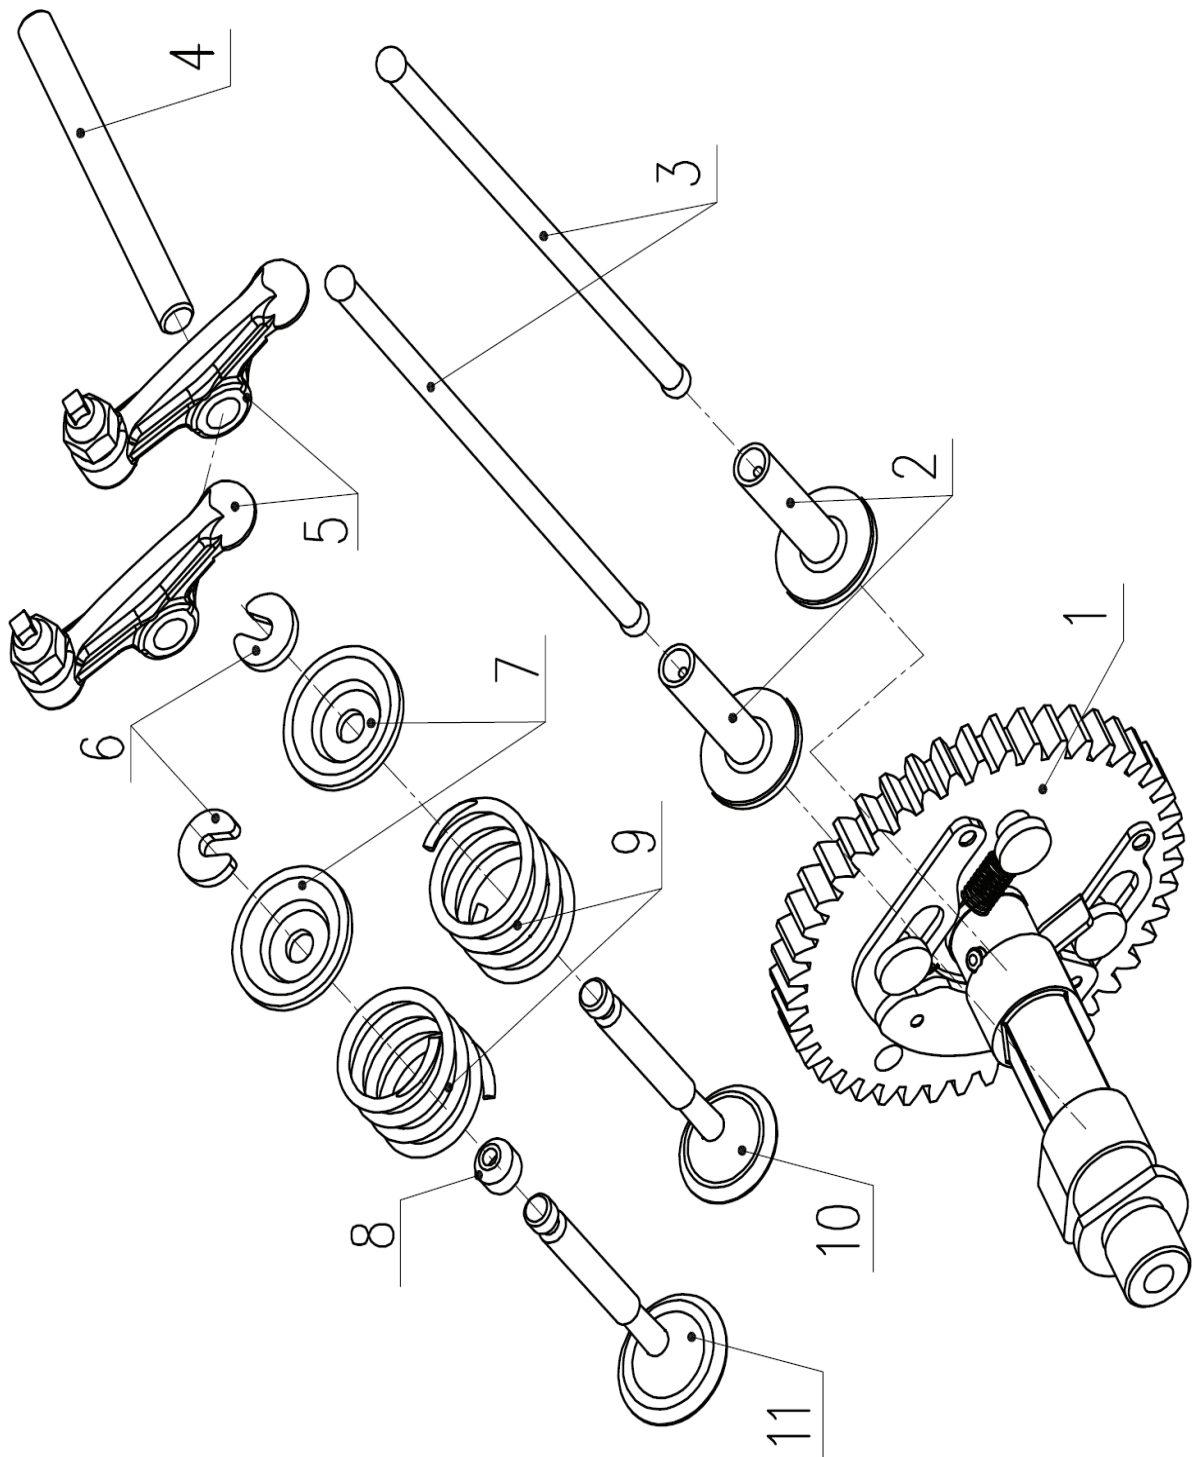

Parts List Revision: 2016-08-25
Sub-Assembly: Valve System
Illustration: F02 R00

Item	Description	Qty per Machine	Part Number
1	Camshaft Set	1	EP LH148F-021000A
2	Valve Tappet	2	EP LH148F-020001
3	Valve Lifter	2	EP LH148F-020002
4	Valve Rocker Arm Shaft	1	EP LH148F-020009
5	Valve Rocker Arm Set	2	EP LH148F-022000
6	Valve Key	2	EP LH148F-020008
7	Valve Spring Retainer	2	EP LH148F-020007
8	Valve Oil Seal	1	EP LH148F-020005
9	Valve Spring	2	EP LH148F-020006
10	Exhaust Valve	1	EP LH148F-020004
11	Intake Valve	1	EP LH148F-020003

Model: 2400i
First Serial No: G7C0354Y
Last Serial No:

Parts List Revision: 2016-08-25
Sub-Assembly: Crankshaft Rod Piston
Illustration: F04 R00

Item	Description	Qty per Machine	Part Number
1	1st Piston Ring	1	EP LH148F-040005A
2	2nd Piston Ring	1	EP LH148F-040006A
3	Oil Ring Set	1	EP LH148F-040200A
4	Piston	1	EP LH148F-040002A
5	Piston Pin Circlip	2	EP LH148F-040004
6	Piston Pin	1	EP LH148F-040003
7	Rod Assembly	1	EP LH148F-040300A
8	Crankshaft Set	1	EP LH148F-040100A
9	Woodruff Key	1	EP LH142F-040001

Model: 2400i
First Serial No: G7C0354Y
Last Serial No:

Parts List Revision: 2016-08-25
Sub-Assembly: Crankcase
Illustration: F11 R00

Item	Description	Qty per Machine	Part Number
1	Crankcase Set	1	EP LH148F-011100A
2	Dowel Pin 8x12	4	EP LH142F-012001
3	Rolling Bearing 6204C3	1	EP GB/T276-1994 6204C3
4	O-Ring 28x2.5	1	EP LH142F-012009
5	Oil Level Sensor Set	1	EP LH142F-012200
6	Flange Bolt M6x12	2	EP GB/T5789-1986 M6x12
7	Engine Grounded Line	1	EP LH1000i-365000
8	Oil Seal 20x32x5	1	EP LH148F-011001