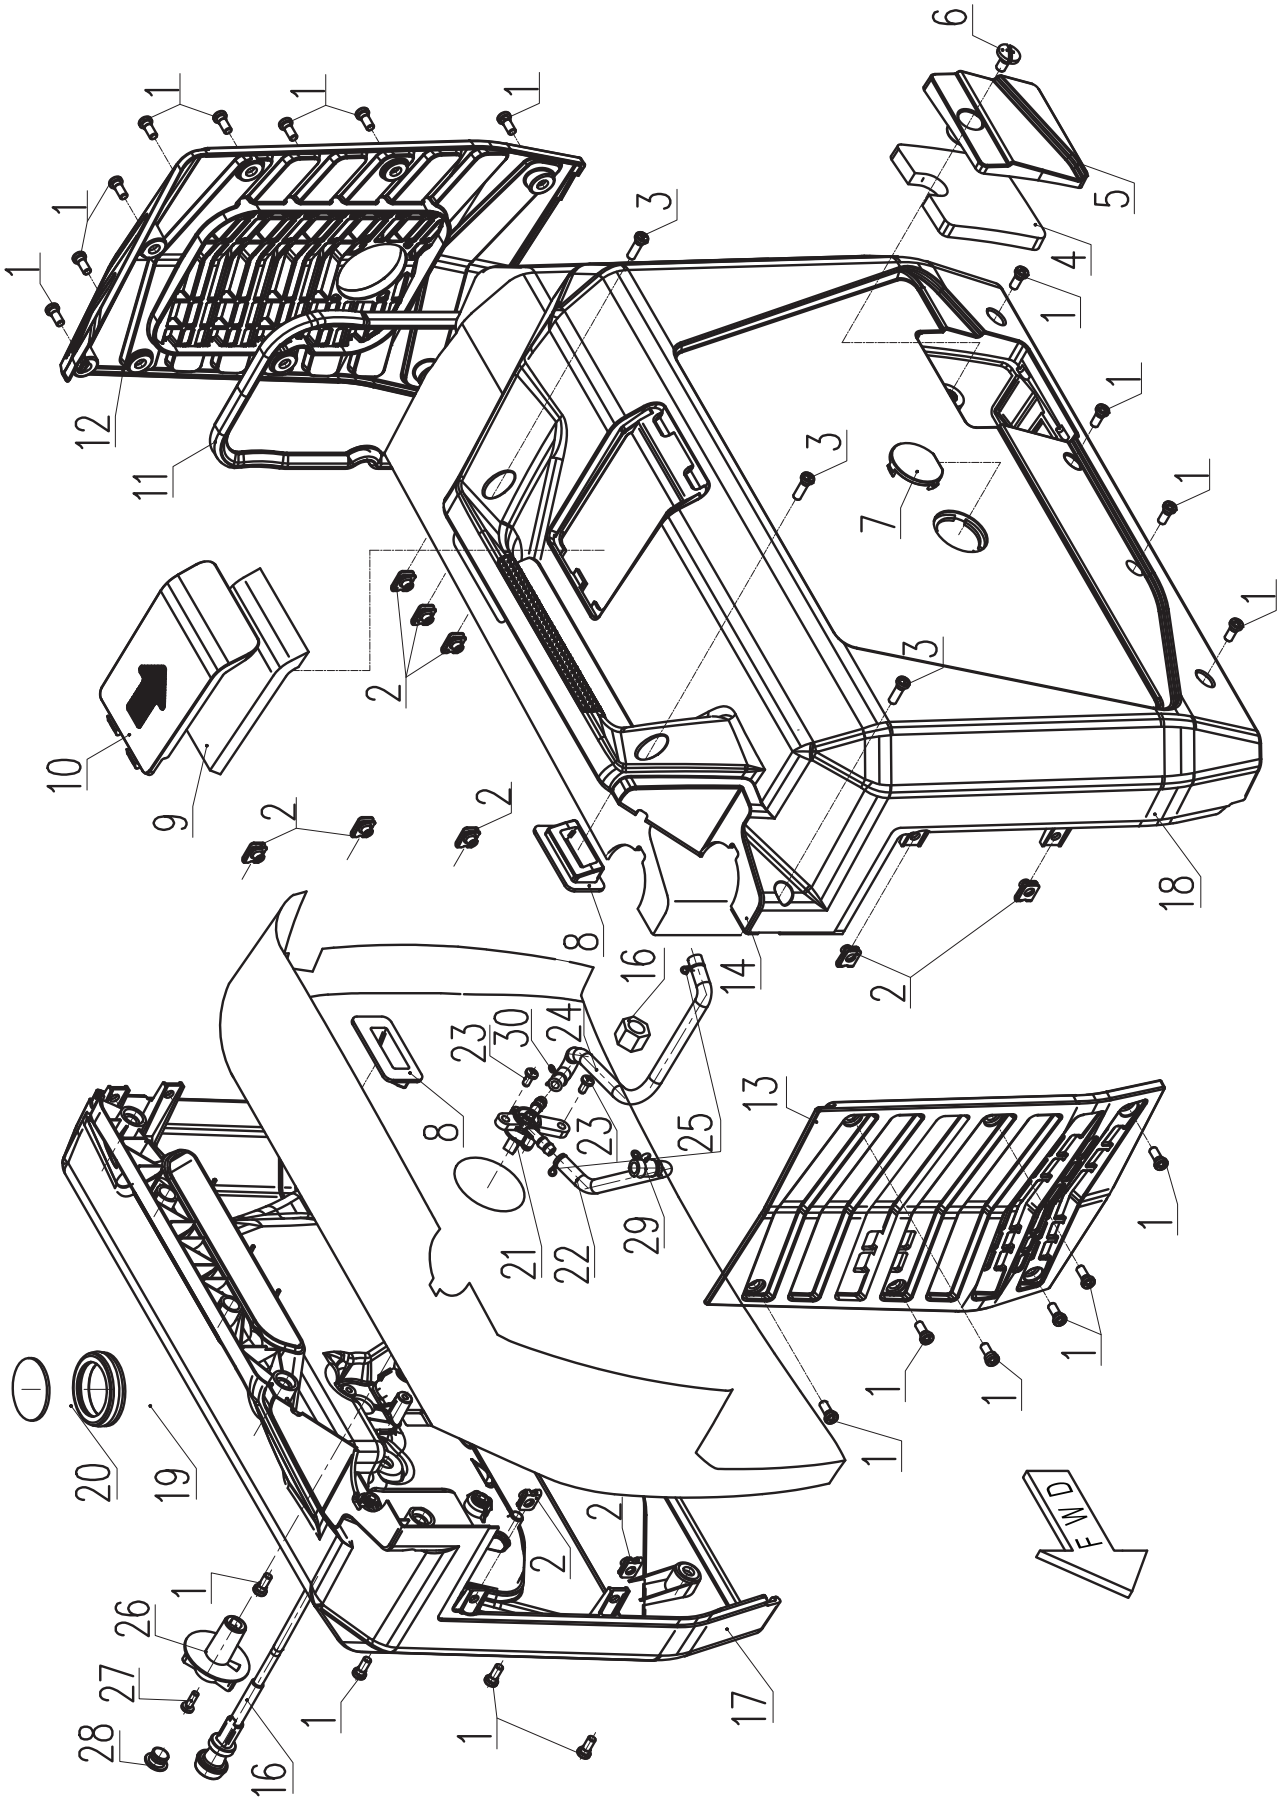

Model: 2400i
First Serial No: G7C0354Y
Last Serial No:

Parts List Revision: 2016-08-25
Sub-Assembly: Crankshaft Rod Piston
Illustration: F04 R00

Item	Description	Qty per Machine	Part Number
1	1st Piston Ring	1	EP LH148F-040005A
2	2nd Piston Ring	1	EP LH148F-040006A
3	Oil Ring Set	1	EP LH148F-040200A
4	Piston	1	EP LH148F-040002A
5	Piston Pin Circlip	2	EP LH148F-040004
6	Piston Pin	1	EP LH148F-040003
7	Rod Assembly	1	EP LH148F-040300A
8	Crankshaft Set	1	EP LH148F-040100A
9	Woodruff Key	1	EP LH142F-040001

Model: 2400i
First Serial No: G7C0354Y
Last Serial No:

Parts List Revision: 2016-08-25
Sub-Assembly: Crankcase
Illustration: F11 R00

Item	Description	Qty per Machine	Part Number
1	Crankcase Set	1	EP LH148F-011100A
2	Dowel Pin 8x12	4	EP LH142F-012001
3	Rolling Bearing 6204C3	1	EP GB/T276-1994 6204C3
4	O-Ring 28x2.5	1	EP LH142F-012009
5	Oil Level Sensor Set	1	EP LH142F-012200
6	Flange Bolt M6x12	2	EP GB/T5789-1986 M6x12
7	Engine Grounded Line	1	EP LH1000i-365000
8	Oil Seal 20x32x5	1	EP LH148F-011001

Model: 2400i
First Serial No: G7C0354Y
Last Serial No:

Parts List Revision: 2016-08-25
Sub-Assembly: Base Plate
Illustration: F39 R00

Item	Description	Qty per Machine	Part Number
1	Base Plate	1	EP LH25i-393000
2	Clip Nut M5	12	EP LH1000i-381004
3	Flange Bolt M6x16	4	EP GB/T5789-1986 M6x16
4	Flange Bolt M6x12	4	EP GB/T5789-1986 M6x12
5	Engine Support Seat	4	EP LH2000i-391000
6	Flange Bolt M6x8	1	EP GB/T5789-1986 M6x8
7	Connecting Plate (Left), Engine Support Seat	1	EP LH2000i-392000
8	Flange Nut M6	4	EP GB/T6177.1-2000 M6
9	Generator Support Foot	4	EP LH2000i-394000