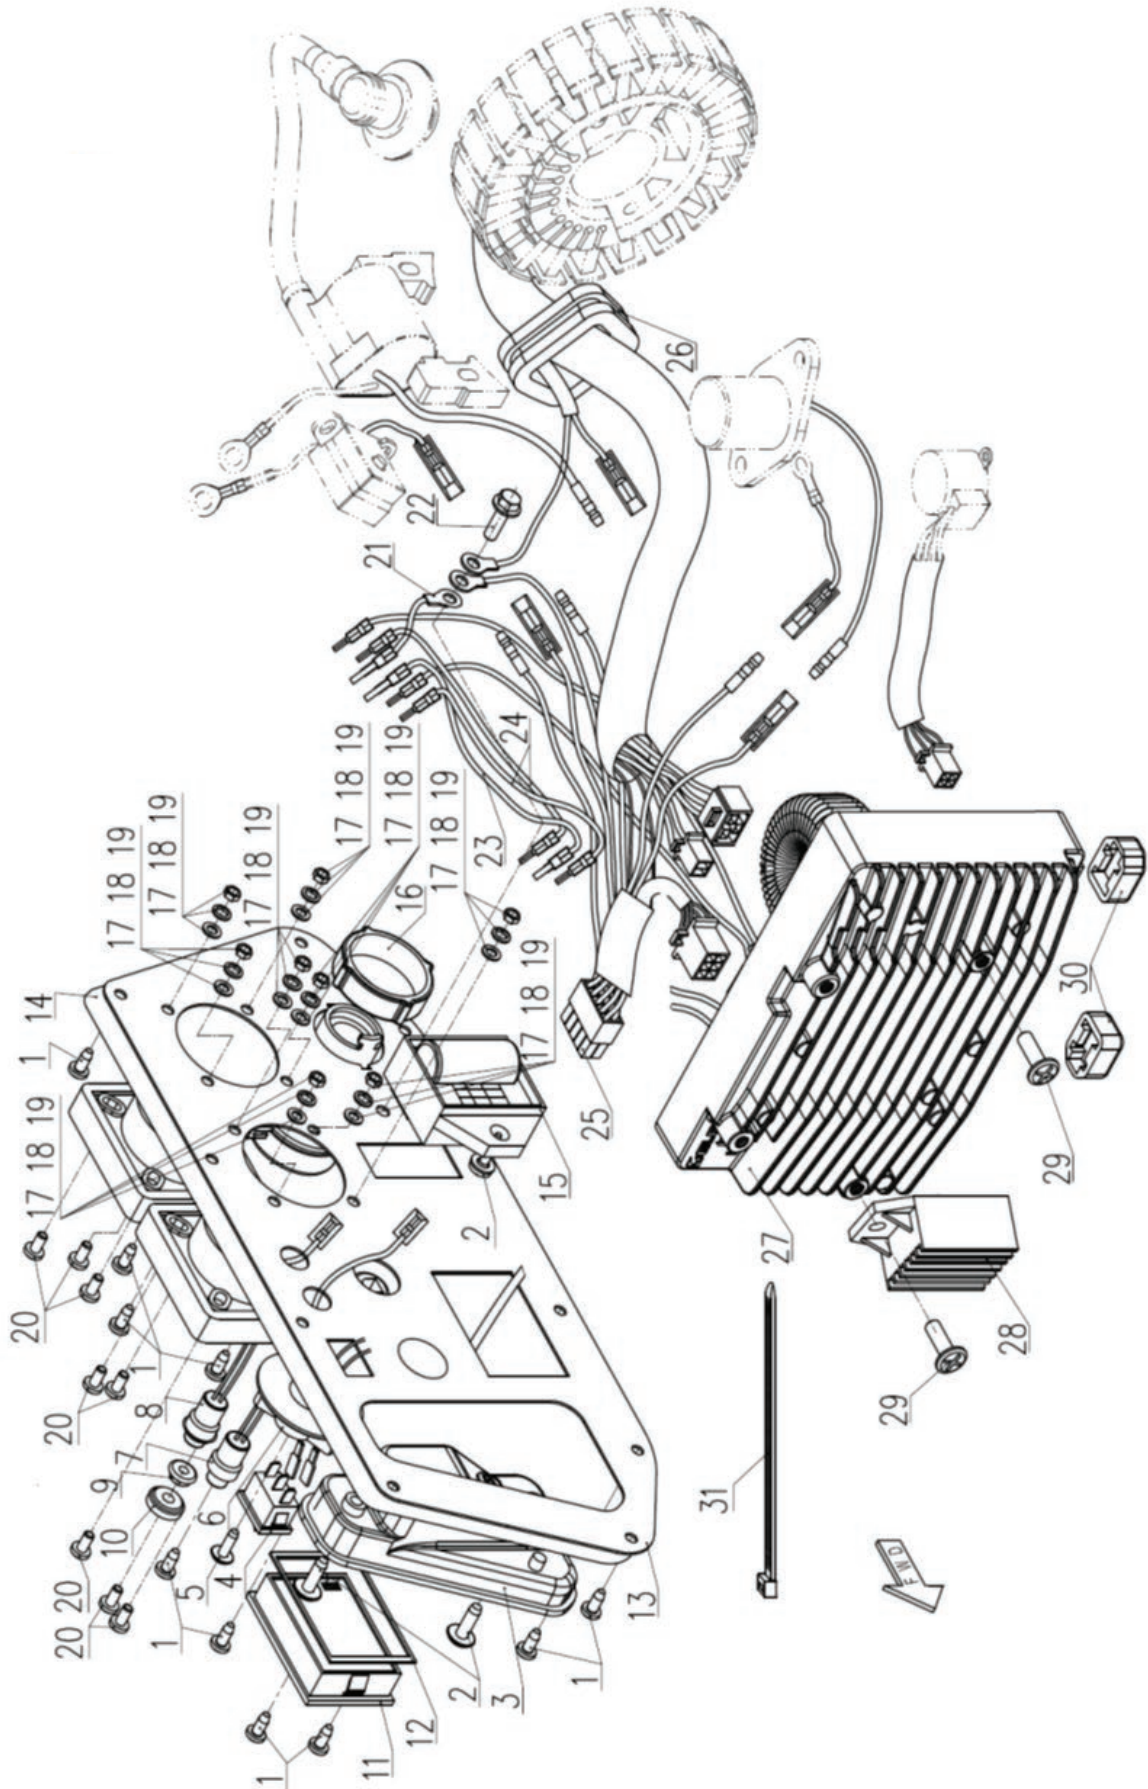

Model: 2400i

Parts List Revision: 2020-05-26

First Serial No: G8K2285Y

Sub-Assembly: Control System

Last Serial No:

Illustration: F36 R00

Item	Description	Qty per Machine	Part Number
1	Screw ST4.2x12	10	EP GB/T845-F-H
2	Screw and Washer ST5x15	3	EP GB9074.19-88(F)
3	Limit Plate, Recoil Starter Handle	1	EP LH25i-330400
4	Eco Switch Set	1	EP LH1000i-361300
5	Screw and Washer M4x12	1	EP GB9074.5-88
6	Fuel Switch Knob	1	EP LH25i-370004A
7	Reset Button (Green)	1	EP LH25i-361100
8	Engine Stop Button (Red)	1	EP LH25i-361200
9	Flange Nut M5	1	EP GB/T6177.1-2000
10	Knurled Nut M5	1	EP LH1000i-360002
11	VFT Meter	1	EP LH25i-361300
12	Sealing Gasket, VFT Meter	1	EP LH25i-361002
13	Control Panel, 240V, For Cig Socket	1	EP LH25i-361001
14	Control Panel Decal, 240V, For Cig Socket	1	EP LH25i-361003
15	Indicator Light Set	1	EP LH2500i-361600
16	Cig Socket Set	1	EP LH2000i-365000
17	Washer 4x8x0.5	8	EP GB/T848-2002
18	Spring Washer 4	8	EP GB/T93-1987
19	Hex Nut M4	8	EP GB/T6170-2000
20	Screw and Washer M4x12	8	EP GB9074.5-88
21	AC Socket Grounded Line Set	1	EP LH1000i-361400
22	Flange Bolt M5x16	1	EP GB/T5789-1986
23	AC Socket Grounded Connecting Line	1	EP LH2000i-361200
24	AC Socket Connecting Line	2	EP LH2000i-361300
25	Cable Assembly	1	EP LH25i-363000
26	Cable Protective Conduit	1	EP LH2000i-360001
27	Inverter Module, 240V	1	EP LH2500i-362100A
28	Regulator	1	EP LH2000i-366000
29	Bolt M6x12	2	EP LH1000i-362002
30	Shock Absorbing Rubber Block, Inverter Module	2	EP LH1000i-362001
31	AC Socket	2	EP LH1000i-361700