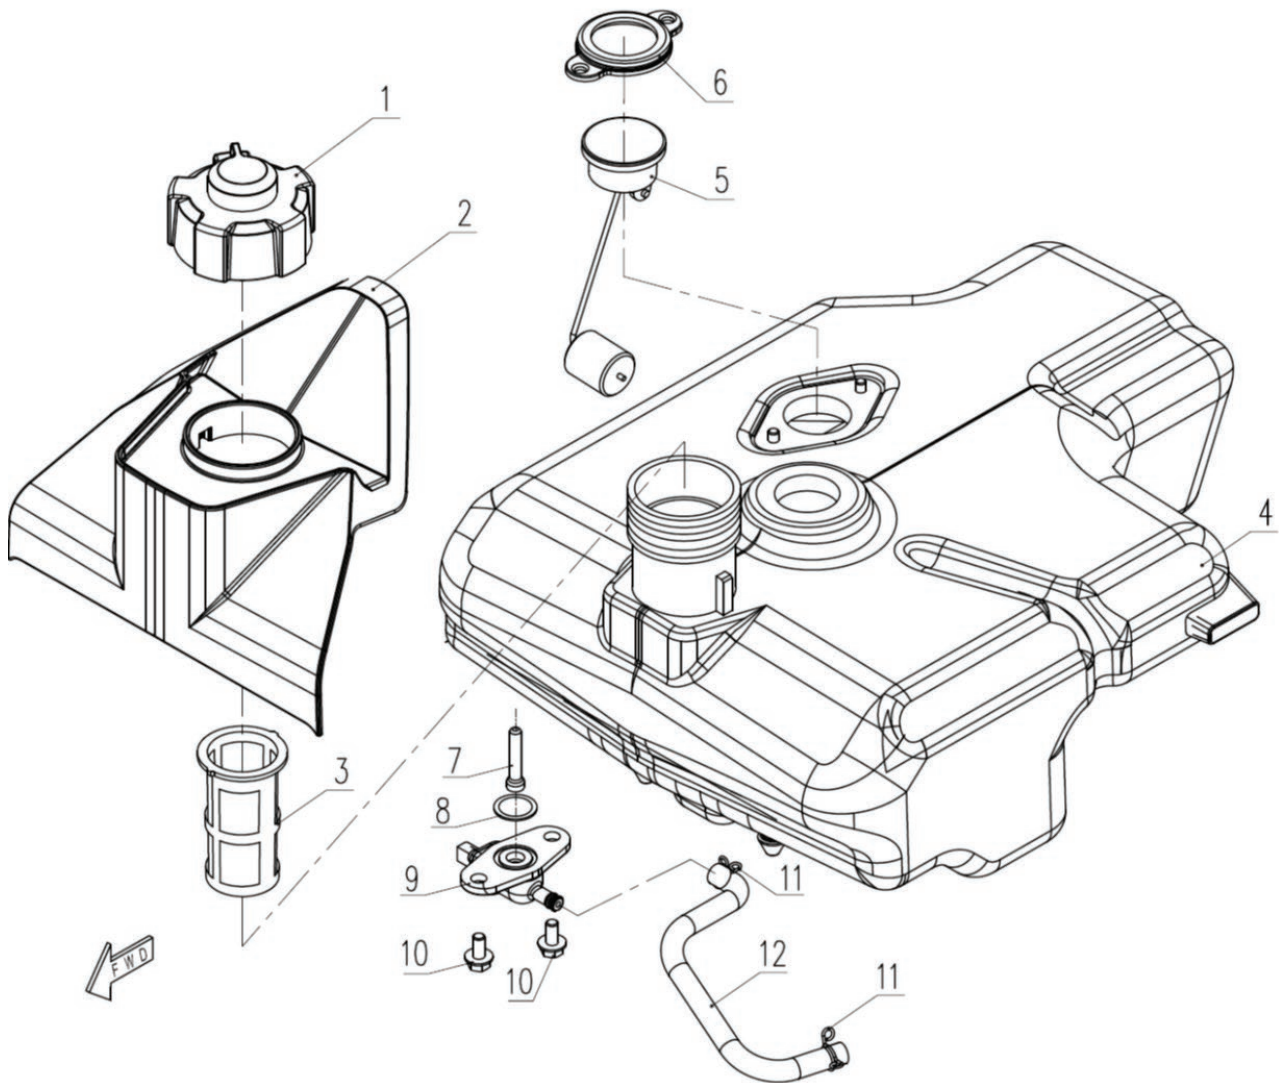

Model: 2400i
First Serial No: G7C0354Y
Last Serial No: G8H1529Y

Parts List Revision: 2016-08-25
Sub-Assembly: Fuel System
Illustration: F37 R00

Item	Description	Qty per Machine	Part Number
1	Fuel Tank Cap Set	1	EP LH1000i-374300
2	Gasket, Fuel Tank Port	1	EP LH25i-371001
3	Fuel Filling Strainer Assembly (Discontinued)	1	EP LH1000i-374100
4	Fuel Tank Set (Discontinued)	1	EP LH25i-371100
5	Fuel Level Sensor Set	1	EP LH25i-371200
6	Cover, Fuel Level Sensor	1	EP LH25i-371002
7	Fuel Outlet Strainer Assembly	1	EP LH25i-371300
8	O-Ring Seal	1	EP LH25i-371003
9	Fuel Switch Assembly	1	EP LH25i-373000
10	Flange Bolt M6x12	2	EP GB/T5789-1999
11	Clip	2	EP QC/T621-1999 Q673B8
12	Inlet Fuel Line, Carburettor	1	EP LH25i-370005