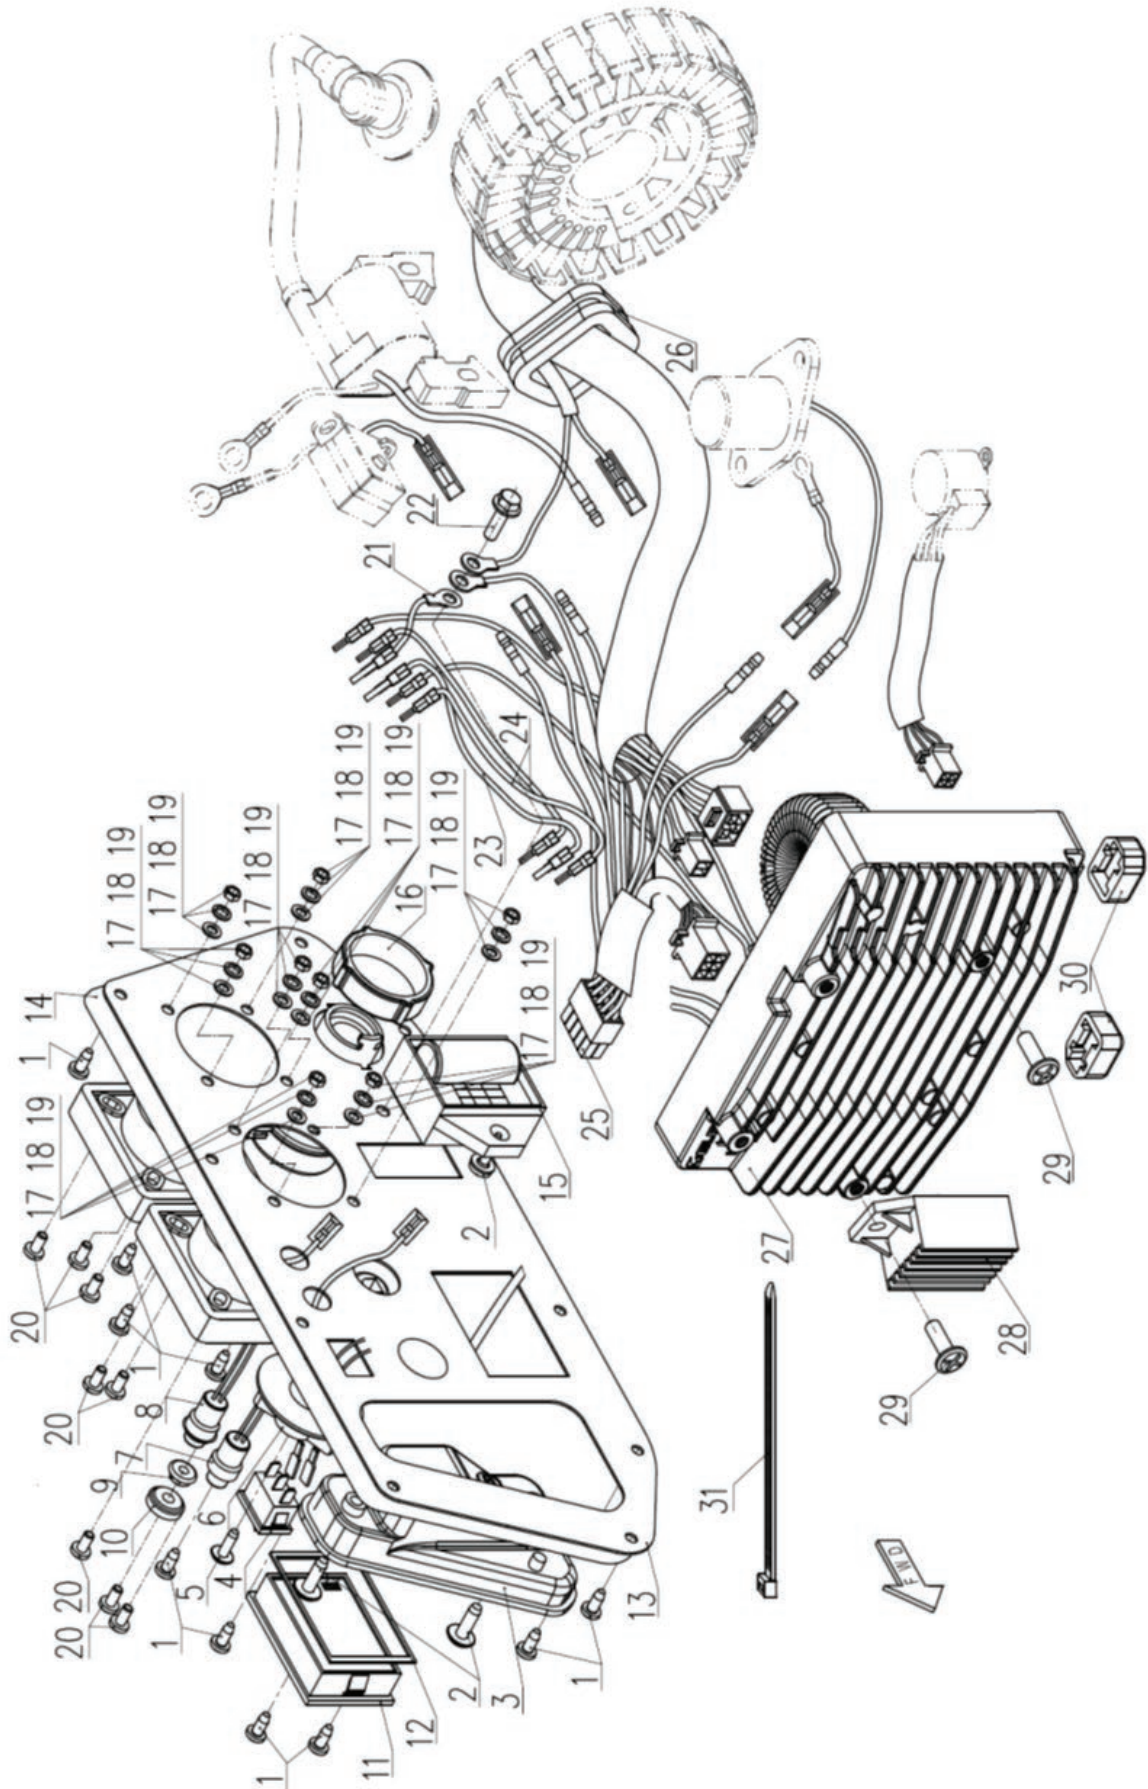

Model: 2400i

Parts List Revision: 2016-08-25

First Serial No: G7C0354Y

Sub-Assembly: Control System

Last Serial No: G8H1529Y

Illustration: F36 R00

Item	Description	Qty per Machine	Part Number
1	Screw ST4.2x12	10	EP GB/T845-F-H
2	Screw and Washer ST5x15	3	EP GB9074.19-88(F)
3	Limit Plate, Recoil Starter Handle	1	EP LH25i-330400
4	Eco Switch Set	1	EP LH1000i-361300
5	Screw and Washer M4x12	1	EP GB9074.5-88
6	Fuel Switch Knob	1	EP LH25i-370004
7	Reset Button (Green)	1	EP LH25i-361100
8	Engine Stop Button (Red)	1	EP LH25i-361200
9	Flange Nut M5	1	EP GB/T6177.1-2000
10	Knurled Nut M5	1	EP LH1000i-360002
11	VFT Meter	1	EP LH25i-361300
12	Sealing Gasket, VFT Meter	1	EP LH25i-361002
13	Control Panel, 240V, For Cig Socket	1	EP LH25i-361001
14	Control Panel Decal, 240V, For Cig Socket	1	EP LH25i-361003
15	Indicator Light Set	1	EP LH2500i-361600
16	Cig Socket Set	1	EP LH2000i-365000
17	Washer 4x8x0.5	8	EP GB/T848-2002
18	Spring Washer 4	8	EP GB/T93-1987
19	Hex Nut M4	8	EP GB/T6170-2000
20	Screw and Washer M4x12	8	EP GB9074.5-88
21	AC Socket Grounded Line Set	1	EP LH1000i-361400
22	Flange Bolt M5x16	1	EP GB/T5789-1986
23	AC Socket Grounded Connecting Line	1	EP LH2000i-361200
24	AC Socket Connecting Line	2	EP LH2000i-361300
25	Cable Assembly	1	EP LH25i-363000
26	Cable Protective Conduit	1	EP LH2000i-360001
27	Inverter Module, 240V	1	EP LH2500i-362100A
28	Regulator	1	EP LH2000i-366000
29	Bolt M6x12	2	EP LH1000i-362002
30	Shock Absorbing Rubber Block, Inverter Module	2	EP LH1000i-362001
31	AC Socket	2	EP LH1000i-361700