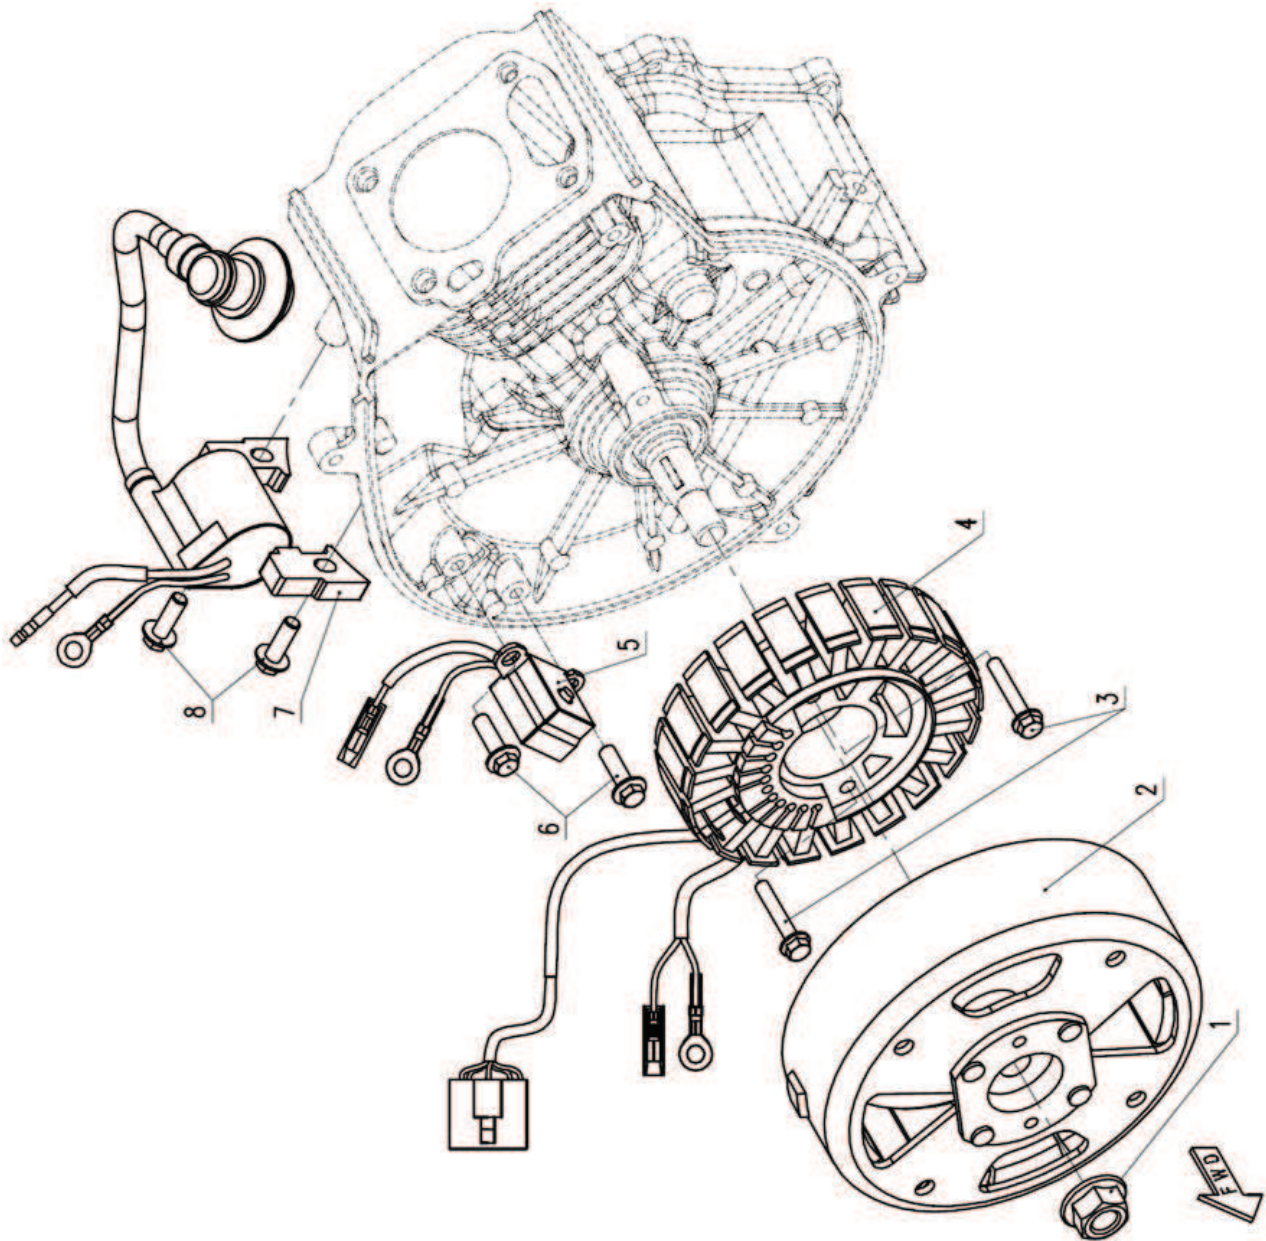

Model: 2400i
First Serial No: G7C0354Y
Last Serial No:

Parts List Revision: 2016-08-25
Sub-Assembly: Crankshaft Rod Piston
Illustration: F04 R00

Item	Description	Qty per Machine	Part Number
1	1st Piston Ring	1	EP LH148F-040005A
2	2nd Piston Ring	1	EP LH148F-040006A
3	Oil Ring Set	1	EP LH148F-040200A
4	Piston	1	EP LH148F-040002A
5	Piston Pin Circlip	2	EP LH148F-040004
6	Piston Pin	1	EP LH148F-040003
7	Rod Assembly	1	EP LH148F-040300A
8	Crankshaft Set	1	EP LH148F-040100A
9	Woodruff Key	1	EP LH142F-040001

Model: 2400i

Parts List Revision: 2016-08-25

First Serial No: G7C0354Y

Sub-Assembly: Cylinder Head

Last Serial No:

Illustration: F13 R00

Item	Description	Qty per Machine	Part Number
1	Cylinder Head Set	1	EP LH148F-A-013100A
2	Flange Bolt M6x50	4	EP GB/T5789-1986 M6x50
3	Spark Plug	1	EP LH142F-011200
4	Stud Bolt, Exhaust Pipe	2	EP LH142F-011003
5	Stud Bolt, Carburettor	2	EP LH148F-013001
6	Gasket, Cylinder Head	1	EP LH148F-013002

Model: 2400i
First Serial No: G7C0354Y
Last Serial No:

Parts List Revision: 2016-08-25
Sub-Assembly: Cylinder Head Cover
Illustration: F14 R00

Item	Description	Qty per Machine	Part Number
1	Cylinder Head Cover	1	EP LH148F-014101
2	Flange Bolt M6x16	4	EP GB/T5789-1986 M6x16
3	Vent Pipe	1	EP LH148F-014004
4	Gasket, Cylinder Head Cover	1	EP LH148F-014003
5	Clip	2	EP QC/T621-1999 Q671B10

Model: 2400i
First Serial No: G7C0354Y
Last Serial No:

Parts List Revision: 2016-08-25
Sub-Assembly: Magneto
Illustration: F31 R00

Item	Description	Qty per Machine	Part Number
1	Flange Nut M12x12.5	1	EP GB/T6177.2-2000 M12x1.25
2	Rotor Set	1	EP LH2500i-311100A
3	Flange Bolt M5x30	2	EP GB/T5789-1986 M5x30
4	240V/50Hz Stator Set	1	EP LH2500i-311200A
5	Pickup Coil Assembly	1	EP LH2000i-312000
6	Flange Bolt M5x16	2	EP GB/T5789-1986 M5x16
7	Ignition Coil Set	1	EP LH2000i-313000
8	Flange Bolt M6x18	2	EP GB/T5789-1986 M6x18