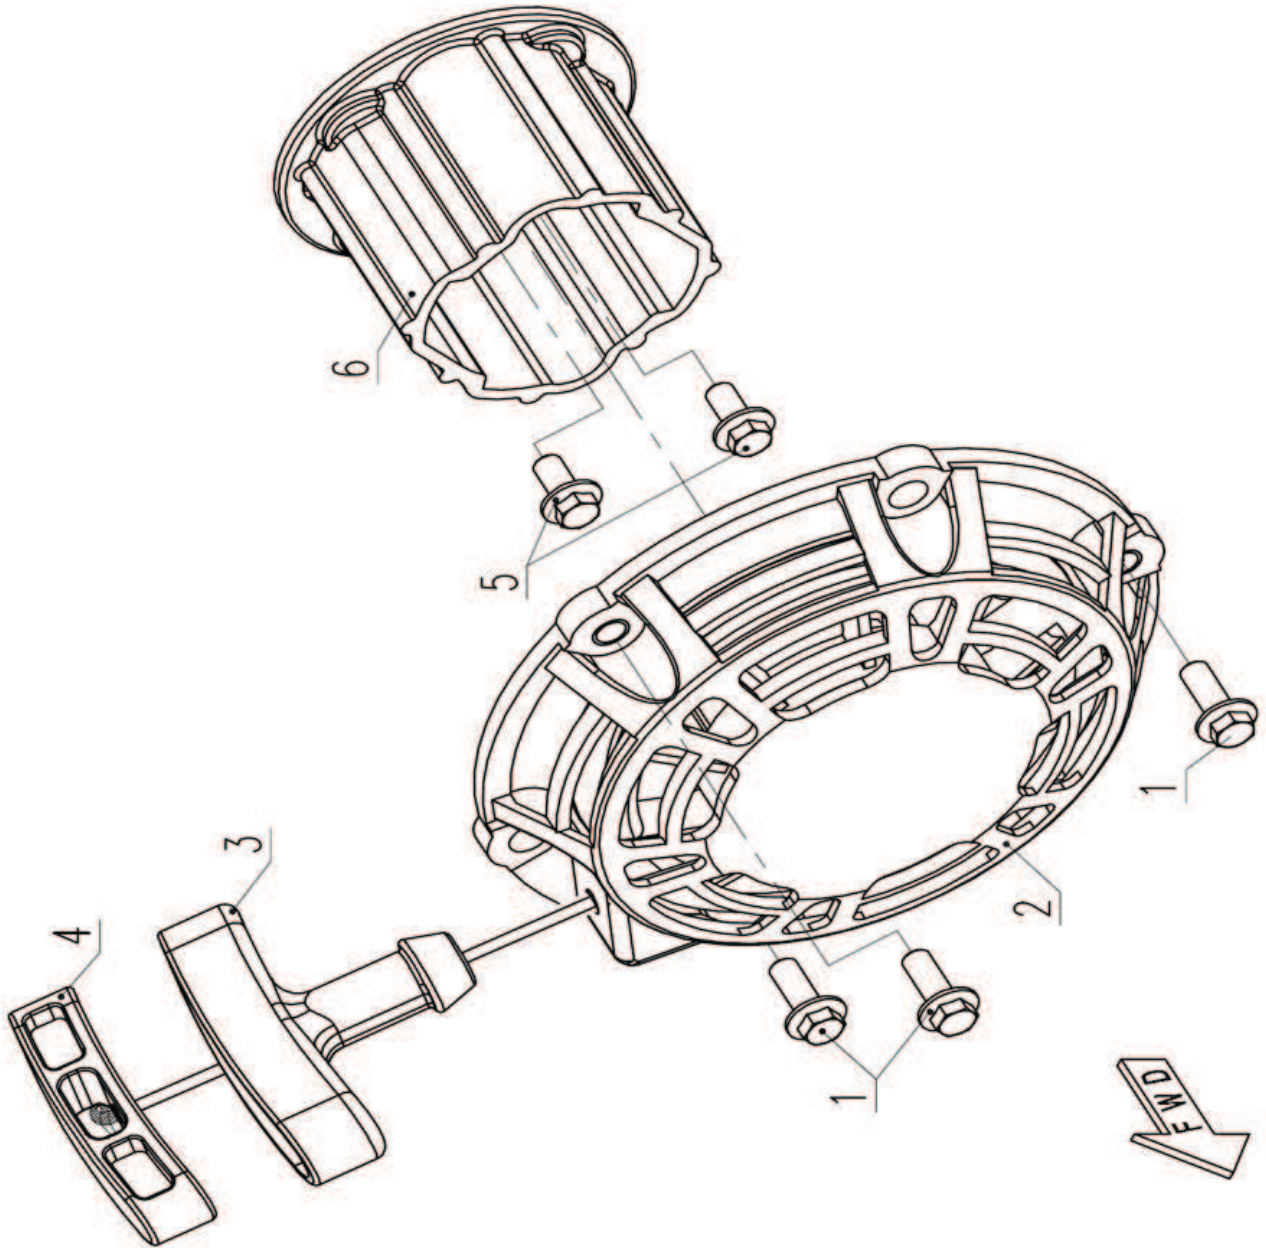

Model: 2400i

Parts List Revision: 2016-08-25

First Serial No: G7C0354Y

Sub-Assembly: Cylinder Head

Last Serial No:

Illustration: F13 R00

Item	Description	Qty per Machine	Part Number
1	Cylinder Head Set	1	EP LH148F-A-013100A
2	Flange Bolt M6x50	4	EP GB/T5789-1986 M6x50
3	Spark Plug	1	EP LH142F-011200
4	Stud Bolt, Exhaust Pipe	2	EP LH142F-011003
5	Stud Bolt, Carburettor	2	EP LH148F-013001
6	Gasket, Cylinder Head	1	EP LH148F-013002

Model: 2400i
First Serial No: G7C0354Y
Last Serial No:

Parts List Revision: 2016-08-25
Sub-Assembly: Cylinder Head Cover
Illustration: F14 R00

Item	Description	Qty per Machine	Part Number
1	Cylinder Head Cover	1	EP LH148F-014101
2	Flange Bolt M6x16	4	EP GB/T5789-1986 M6x16
3	Vent Pipe	1	EP LH148F-014004
4	Gasket, Cylinder Head Cover	1	EP LH148F-014003
5	Clip	2	EP QC/T621-1999 Q671B10

Model: 2400i
First Serial No: G7C0354Y
Last Serial No:

Parts List Revision: 2016-08-25
Sub-Assembly: Magneto
Illustration: F31 R00

Item	Description	Qty per Machine	Part Number
1	Flange Nut M12x12.5	1	EP GB/T6177.2-2000 M12x1.25
2	Rotor Set	1	EP LH2500i-311100A
3	Flange Bolt M5x30	2	EP GB/T5789-1986 M5x30
4	240V/50Hz Stator Set	1	EP LH2500i-311200A
5	Pickup Coil Assembly	1	EP LH2000i-312000
6	Flange Bolt M5x16	2	EP GB/T5789-1986 M5x16
7	Ignition Coil Set	1	EP LH2000i-313000
8	Flange Bolt M6x18	2	EP GB/T5789-1986 M6x18

Model: 2400i Parts List Revision: 2016-08-25
First Serial No: G7C0354Y Sub-Assembly: Starting System
Last Serial No: Illustration: F33 R00

Item	Description	Qty per Machine	Part Number
1	Flange Bolt M6x16	3	EP GB/T5789-1986 M6x16
2	Recoil Starter Disc Set	1	EP LH2000i-331000
3	Recoil Starter Handle	1	EP LH2000i-331301
4	Recoil Starter Handle Cover	1	EP LH2000i-331302
5	Flange Bolt M6x12	2	EP GB/T5789-1986 M6x12
6	Recoil Starter Driving Disc	1	EP LH2000i-330001